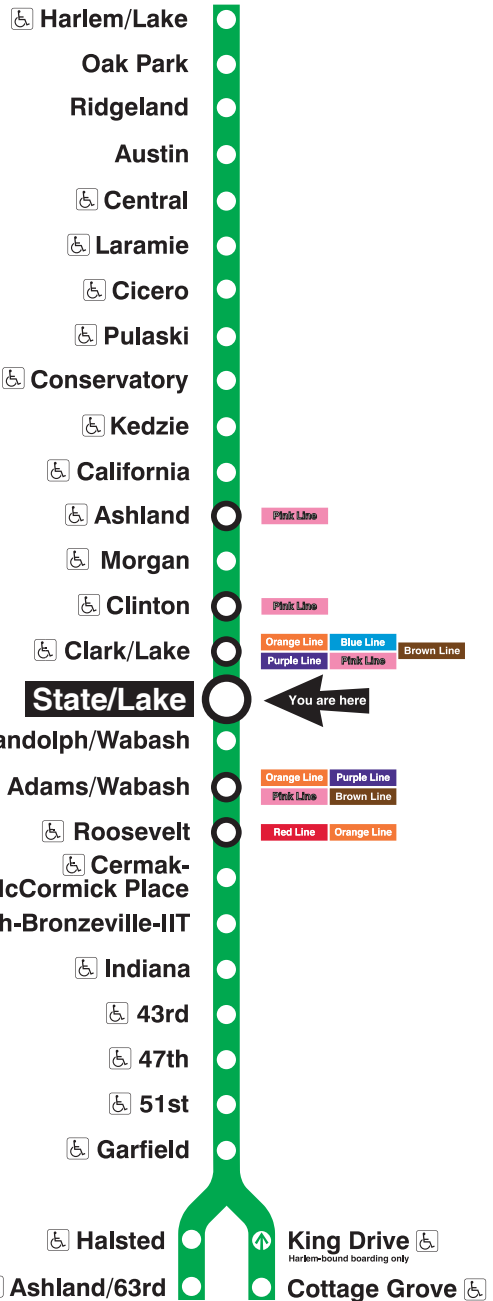

To Ashland/63rd - Cottage Grove

Trains alternate between Ashland/63rd and Cottage Grove

Weekdays		Saturdays		Sundays	
4:27am	first train to Cottage Grove	5:27am	first train to Cottage Grove	5:27am	first train to Cottage Grove
4:39am	first train to Ashland/63rd	5:42am	first train to Ashland/63rd	5:42am	first train to Ashland/63rd
4:51am		5:57am		5:57am	
5:03am	5:15 5:27	6:12am		6:12am	6:27 6:42 6:57
5:35am		6:25am		7:12am	7:27 7:42 7:57
				8:12am	
				8:25am	
every 7 to 10 minutes until		every 10 to 12 minutes until		every 12 minutes until	
10:00am		2:00pm			
every 10 minutes until		every 10 minutes until		every 12 minutes until	
4:00pm		6:00pm			
every 7 to 12 minutes until		every 10 to 12 minutes until		7:25pm	
10:25pm		10:25pm		7:42pm	7:57
10:42pm	10:57	10:42pm	10:57	8:12pm	8:27 8:42 8:57
11:12pm	11:27 11:42 11:57	11:12pm	11:27 11:42 11:57	9:12pm	9:27 9:42 9:57
12:12am	12:27 12:42 12:57	12:12am	12:27 12:42 12:57	10:12pm	10:27 10:42 10:57
1:12am	last train to Cottage Grove	1:12am	last train to Cottage Grove	11:12pm	11:27 11:42 11:57
1:27am	last train to Ashland/63rd	1:27am	last train to Ashland/63rd	12:12am	12:27 12:42 12:57
				1:12am	last train to Cottage Grove
				1:27am	last train to Ashland/63rd

Travel Information:

- Phone: 312-836-7000
- TTY: 312-836-4949
- Website: transitchicago.com

Customer Information:

- Phone: 1-888-YOUR-CTA (1-888-968-7282)
- TTY: 1-888-CTA-TTY1 (1-888-282-8891)
- Website: transitchicago.com

Train Tracker Real-Time Arrivals:

- For next train arrival times on your computer or smartphone, visit transitchicago.com/traintracker.
- For next train arrival times on your mobile phone, text CTATRAINSTLK to 41411.

eff. 04/17