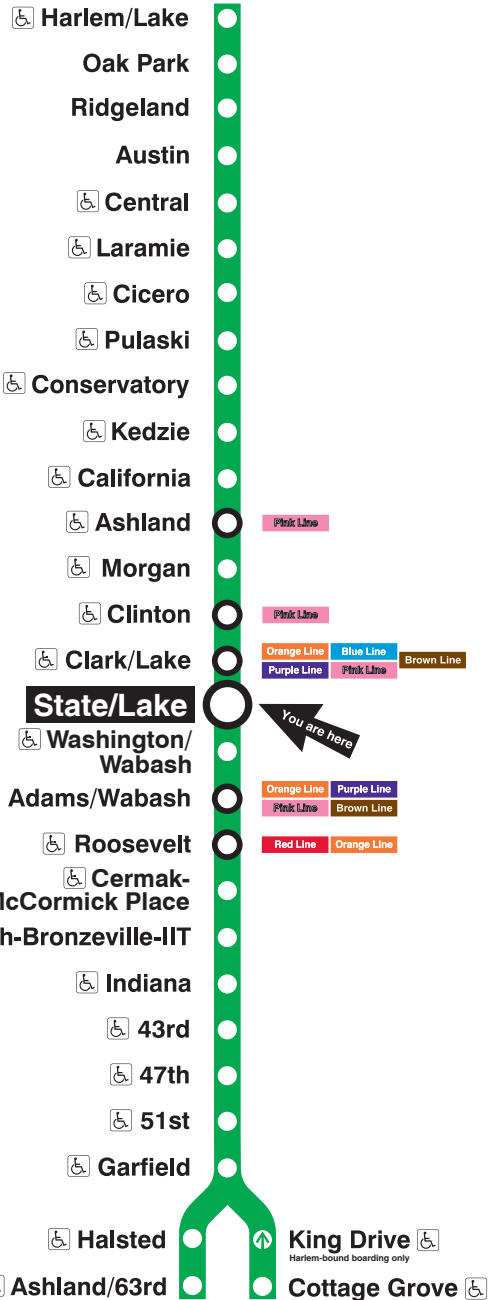

To Ashland/63rd - Cottage Grove

Trains alternate between Ashland/63rd and Cottage Grove

Weekdays	Saturdays	Sundays
4:27am first train to Cottage Grove	5:27am first train to Cottage Grove	5:27am first train to Cottage Grove
4:39am first train to Ashland/63rd	5:42am first train to Ashland/63rd	5:42am first train to Ashland/63rd
4:51am	5:57am	5:57am
5:03am 5:15 5:27	6:12am 6:27	6:12am 6:27 6:42 6:57
5:35am	6:40am	7:12am 7:27 7:42 7:57
7 to 10 minutes until	6:40am	8:12am 8:27 8:39 8:51
10:00am	10 to 12 minutes until	9:00am
every 10 minutes until	2:00pm	
3:00pm	every 10 minutes until	
every 7 to 12 minutes until	6:00pm	
10:00pm	every 10 to 12 minutes until	7:00pm
10:15pm 10:27 10:42 10:57	10:00pm	7:15pm 7:27 7:42 7:57
11:12pm 11:27 11:42 11:57	10:15pm 10:27 10:42 10:57	8:12pm 8:27 8:42 8:57
12:12am 12:27 12:42 12:57	11:12pm 11:27 11:42 11:57	9:12pm 9:27 9:42 9:57
1:12am last train to Cottage Grove	12:12am 12:27 12:42 12:57	10:12pm 10:27 10:42 10:57
1:27am last train to Ashland/63rd	1:12am last train to Cottage Grove	11:12pm 11:27 11:42 11:57
	1:27am last train to Ashland/63rd	12:12am 12:27 12:42 12:57
		1:12am last train to Cottage Grove
		1:27am last train to Ashland/63rd

Travel Information:

- Phone: 312-836-7000
- TTY: 312-836-4949
- Website: transitchicago.com

Customer Information:

- Phone: 1-888-YOUR-CTA (1-888-968-7282)
- TTY: 1-888-CTA-TTY1 (1-888-282-8891)
- Website: transitchicago.com

Train Tracker Real-Time Arrivals:

- For next train arrival times on your computer or smartphone, visit transitchicago.com/traintracker.
- For next train arrival times on your mobile phone, text CTATRAINSTLK to 41411.
- Message and data rates may apply. Check with your mobile carrier first.