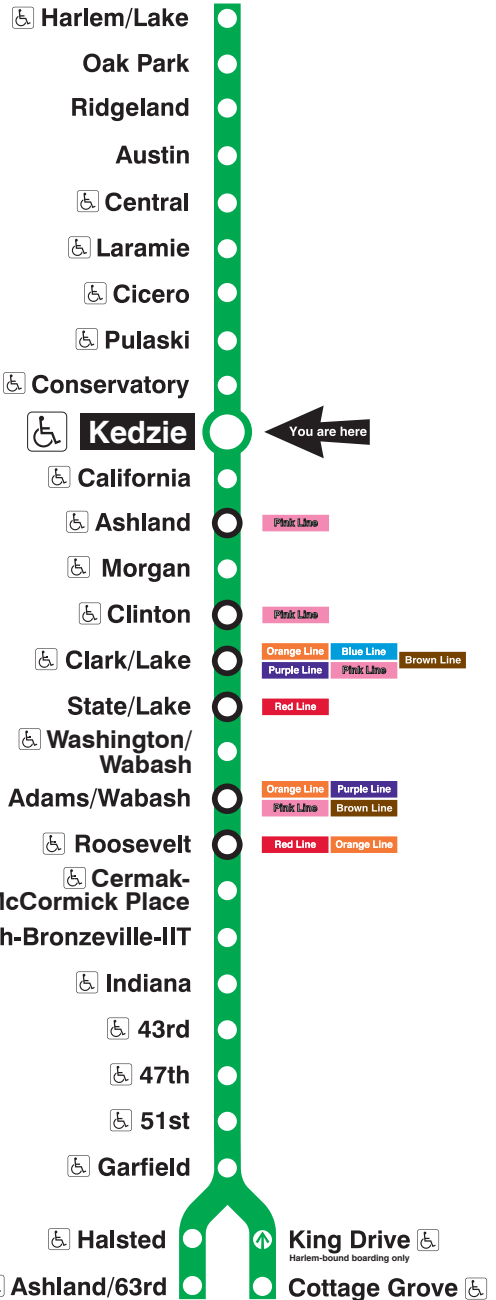

To Ashland/63rd - Cottage Grove

Trains alternate between Ashland/63rd and Cottage Grove

Weekdays	Saturdays	Sundays
4:15am first train to Cottage Grove	5:15am first train to Cottage Grove	5:15am first train to Cottage Grove
4:27am first train to Ashland/63rd	5:30am first train to Ashland/63rd	5:30am first train to Ashland/63rd
4:39am 4:51	5:45am	5:45am
5:03am 5:15	6:00am 6:15	6:00am 6:15 6:30 6:45
5:25am	6:25am	7:00am 7:15 7:30 7:45
6:25am		8:00am 8:15 8:27 8:39
8:50am		8:50am
10:00am	2:00pm	
every 10 minutes until	every 10 minutes until	every 12 minutes until
3:00pm	6:00pm	
every 7 to 12 minutes until	every 10 to 12 minutes until	
10:15pm	10:15pm	6:50pm
10:30pm 10:45	10:30pm 10:45	7:03pm 7:15 7:30 7:45
11:00pm 11:15 11:30 11:45	11:00pm 11:15 11:30 11:45	8:00pm 8:15 8:30 8:45
12:00am 12:15 12:30 12:45	12:00am 12:15 12:30 12:45	9:00pm 9:15 9:30 9:45
1:00am last train to Cottage Grove	1:00am last train to Cottage Grove	10:00pm 10:15 10:30 10:45
1:15am last train to Ashland/63rd	1:15am last train to Ashland/63rd	11:00pm 11:15 11:30 11:45
		12:00am 12:15 12:30 12:45
		1:00am last train to Cottage Grove
		1:15am last train to Ashland/63rd

Travel Information:

- Phone: 312-836-7000
- TTY: 312-836-4949
- Website: transitchicago.com

Customer Information:

- Phone: 1-888-YOUR-CTA (1-888-968-7282)
- TTY: 1-888-CTA-TTY1 (1-888-282-8891)
- Website: transitchicago.com

Train Tracker Real-Time Arrivals:

- For next train arrival times on your computer or smartphone, visit transitchicago.com/traintracker.
- For next train arrival times on your mobile phone, text CTATRAINKEDG to 41411.
- Message and data rates may apply. Check with your mobile carrier first.