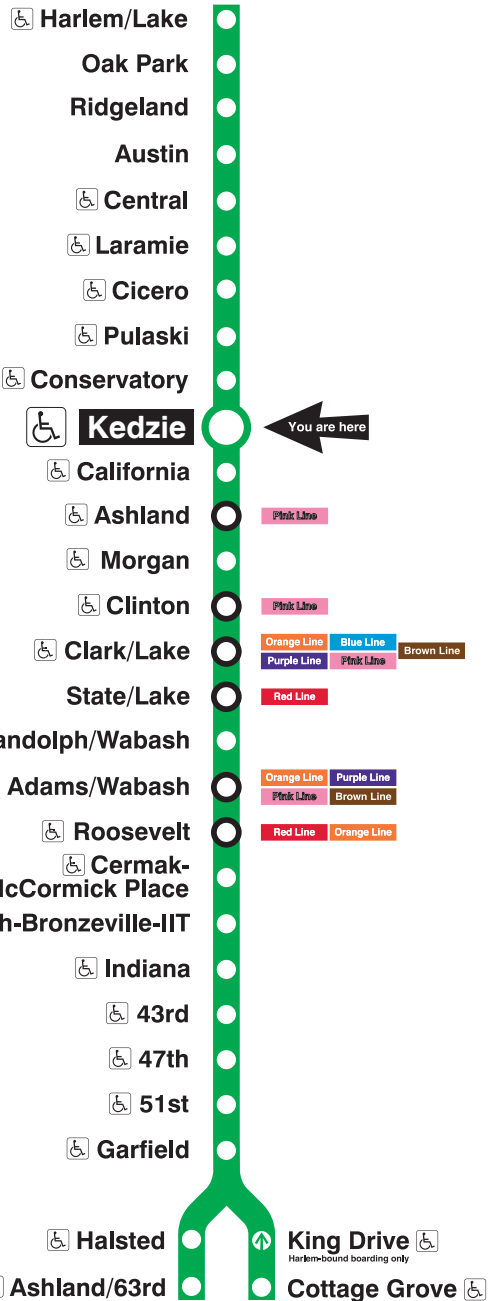

To Ashland/63rd - Cottage Grove

Trains alternate between Ashland/63rd and Cottage Grove

Weekdays				Saturdays				Sundays			
4:15am	first train to Cottage Grove			5:15am	first train to Cottage Grove			5:15am	first train to Cottage Grove		
4:27am	first train to Ashland/63rd			5:30am	first train to Ashland/63rd			5:30am	first train to Ashland/63rd		
4:39am	4:51			5:45am				5:45am			
5:03am				6:00am				6:00am	6:15	6:30	6:45
5:15am				6:15am				7:00am	7:15	7:20	7:45
	every				every			8:00am			
	7 to 10				10 to 12			8:15am			
	minutes until				minutes until						
10:00am				2:00pm					every		
	every				every				12		
	10				10				minutes until		
	minutes until				minutes until						
3:00pm				6:00pm				7:15pm			
	every				every			7:30pm	7:45		
	7 to 12				10 to 12			8:00pm	8:15	8:30	8:45
	minutes until				minutes until			9:00pm	9:15	9:30	9:45
10:15pm				10:15pm				10:00pm	10:15	10:30	10:45
10:30pm	10:45			10:30pm	10:45			11:00pm	11:15	11:30	11:45
11:00pm	11:15	11:30	11:45	11:00pm	11:15	11:30	11:45	11:00pm	11:15	11:30	11:45
12:00am	12:15	12:30	12:45	12:00am	12:15	12:30	12:45	12:00am	12:15	12:30	12:45
1:00am	last train to Cottage Grove			1:00am	last train to Cottage Grove			1:00am	last train to Cottage Grove		
1:15am	last train to Ashland/63rd			1:15am	last train to Ashland/63rd			1:15am	last train to Ashland/63rd		

Travel Information:

- Phone: 312-836-7000
- TTY: 312-836-4949
- Website: transitchicago.com

Customer Information:

- Phone: 1-888-YOUR-CTA (1-888-968-7282)
- TTY: 1-888-CTA-TTY1 (1-888-282-8891)
- Website: transitchicago.com

Train Tracker Real-Time Arrivals:

1. For next train arrival times on your computer or smartphone, visit transitchicago.com/traintracker.
   - For next train arrival times on your mobile phone, text CTATRAINKEDG to 41411.
2. Message and data rates may apply. Check with your mobile carrier first.

eff. 04/17