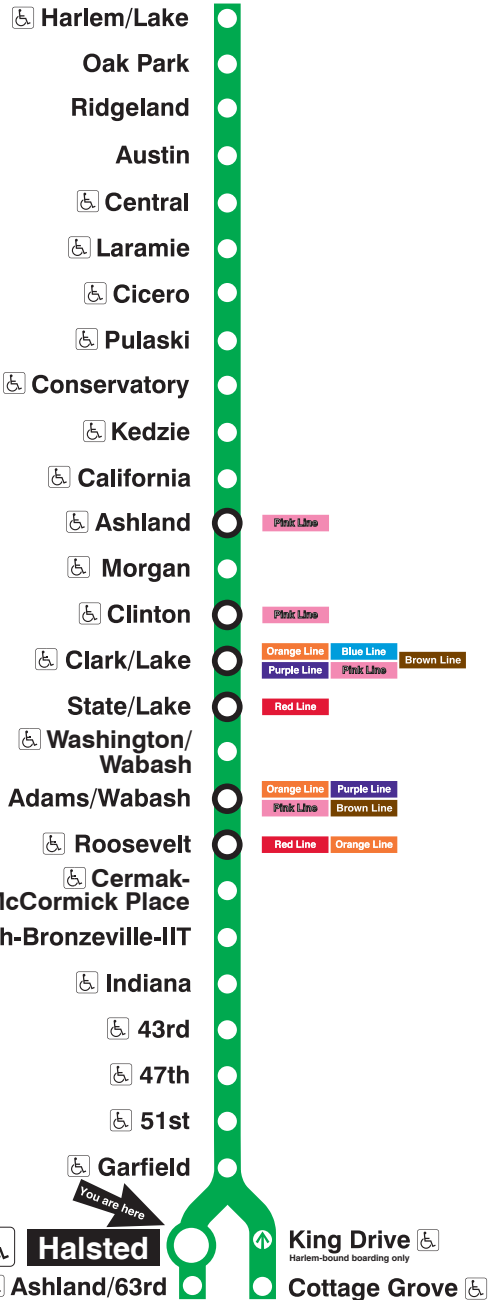

To Ashland/63rd

Weekdays		Saturdays		Sundays	
Time	first train	Time	first trains	Time	first trains
5:07am		6:10am	6:40	6:10am	6:40
5:31am	5:55	7:07am	7:31 7:55	7:10am	7:40
6:16am	6:36 6:56	8:19am	8:43	8:10am	8:40
7:16am	7:36 7:56	9:07am	9:31 9:55	9:07am	9:31 9:55
8:13am	8:28 8:43 8:58	10:19am	10:43	10:19am	10:43
9:13am	9:28 9:43 9:58	11:07am	11:31 11:55	11:07am	11:31 11:55
10:18am	10:38 10:58	12:19pm	12:43	12:19pm	12:43
11:18am	11:38 11:58	1:07pm	1:31 1:55	1:07pm	1:31 1:55
12:18pm	12:38 12:58	2:15pm	2:35 2:55	2:19pm	2:43
1:18pm	1:38 1:58	3:15pm	3:35 3:55	3:07pm	3:31 3:55
2:18pm	2:38 2:58	4:15pm	4:35 4:55	4:19pm	4:43
3:18pm	3:38 3:58	5:15pm	5:35 5:55	5:07pm	5:31 5:55
4:18pm	4:35 4:50	6:15pm	6:35 6:55	6:19pm	6:43
5:05pm	5:20 5:35 5:50	7:19pm	7:43	7:07pm	7:31 7:55
6:05pm	6:20 6:36 6:56	8:07pm	8:31 8:55	8:25pm	8:55
7:16pm	7:36 7:56	9:19pm	9:43	9:25pm	9:55
8:16pm	8:36 8:56	10:07pm	10:31 10:55	10:25pm	10:55
9:19pm	9:43	11:25pm	11:55	11:25pm	11:55
10:07pm	10:31 10:55	12:25am	12:55	12:25am	12:55
11:25pm	11:55	1:25am		1:25am	
12:25am	12:55	1:55am		1:55am	
1:25am		1:55am	last train	1:55am	last train
1:55am	last train	1:55am	last train	1:55am	last train

Travel Information:

- Phone: 312-836-7000
- TTY: 312-836-4949
- Website: transitchicago.com

Customer Information:

- Phone: 1-888-YOUR-CTA (1-888-968-7282)
- TTY: 1-888-CTA-TTY1 (1-888-282-8891)
- Website: transitchicago.com

Train Tracker Real-Time Arrivals:

- For next train arrival times on your computer or smartphone, visit transitchicago.com/traintracker.
- For next train arrival times on your mobile phone, text CTATRAIN HALG to 41411.
- Message and data rates may apply. Check with your mobile carrier first.