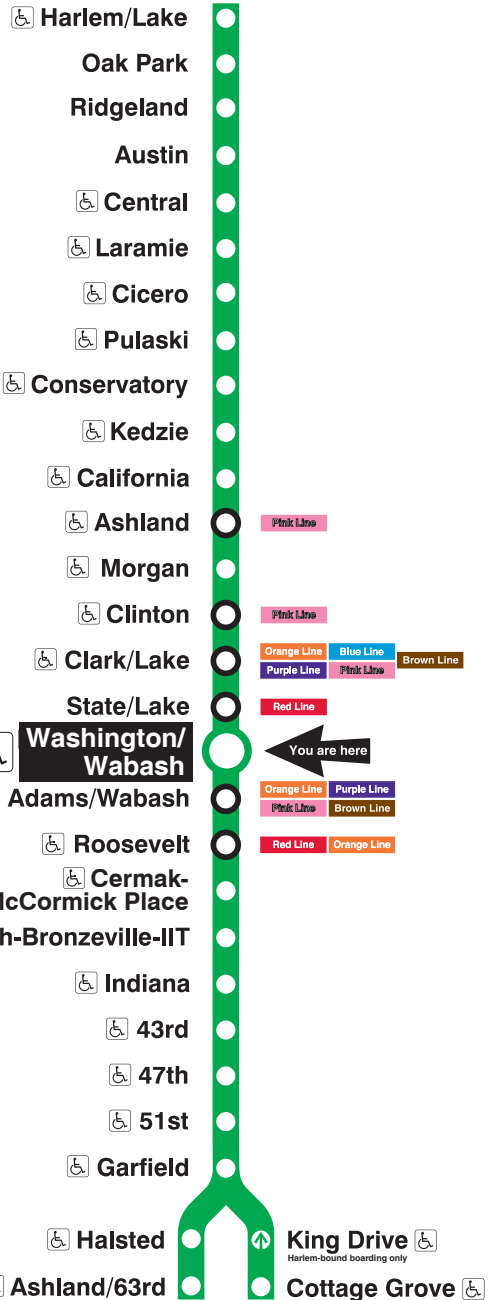

To Ashland/63rd - Cottage Grove

Trains alternate between Ashland/63rd and Cottage Grove

Weekdays		Saturdays		Sundays	
4:28am	first train to Cottage Grove	5:28am	first train to Cottage Grove	5:28am	first train to Cottage Grove
4:40am	first train to Ashland/63rd	5:43am	first train to Ashland/63rd	5:43am	first train to Ashland/63rd
4:52am		5:58am		5:58am	
5:04am	5:16 5:28	6:13am		6:13am	6:28 6:43 6:58
5:40am		6:25am		7:13am	7:28 7:43 7:58
				8:13am	
				8:25am	
every 7 to 10 minutes until		every 10 to 12 minutes until		every 12 minutes until	
10:00am		2:00pm			
every 10 minutes until		every 10 minutes until		every 12 minutes until	
4:00pm		6:00pm			
every 7 to 12 minutes until		every 10 to 12 minutes until		7:25pm	
10:25pm		10:25pm		7:43pm	7:58
10:43pm	10:58	10:43pm	10:58	8:13pm	8:28 8:43 8:58
11:13pm	11:28 11:43 11:58	11:13pm	11:28 11:43 11:58	9:13pm	9:28 9:43 9:58
12:13am	12:28 12:43 12:58	12:13am	12:28 12:43 12:58	10:13pm	10:28 10:43 10:58
1:13am	last train to Cottage Grove	1:13am	last train to Cottage Grove	11:13pm	11:28 11:43 11:58
1:28am	last train to Ashland/63rd	1:28am	last train to Ashland/63rd	12:13am	12:28 12:43 12:58
				1:13am	last train to Cottage Grove
				1:28am	last train to Ashland/63rd

Travel Information:

- Phone: 312-836-7000
- TTY: 312-836-4949
- Website: transitchicago.com

Customer Information:

- Phone: 1-888-YOUR-CTA (1-888-968-7282)
- TTY: 1-888-CTA-TTY1 (1-888-282-8891)
- Website: transitchicago.com

Train Tracker Real-Time Arrivals:

- For next train arrival times on your computer or smartphone, visit transitchicago.com/traintracker.
- For next train arrival times on your mobile phone, text CTATRAIN WAWA to 41411.
- Message and data rates may apply. Check with your mobile carrier first.

eff. 08/17