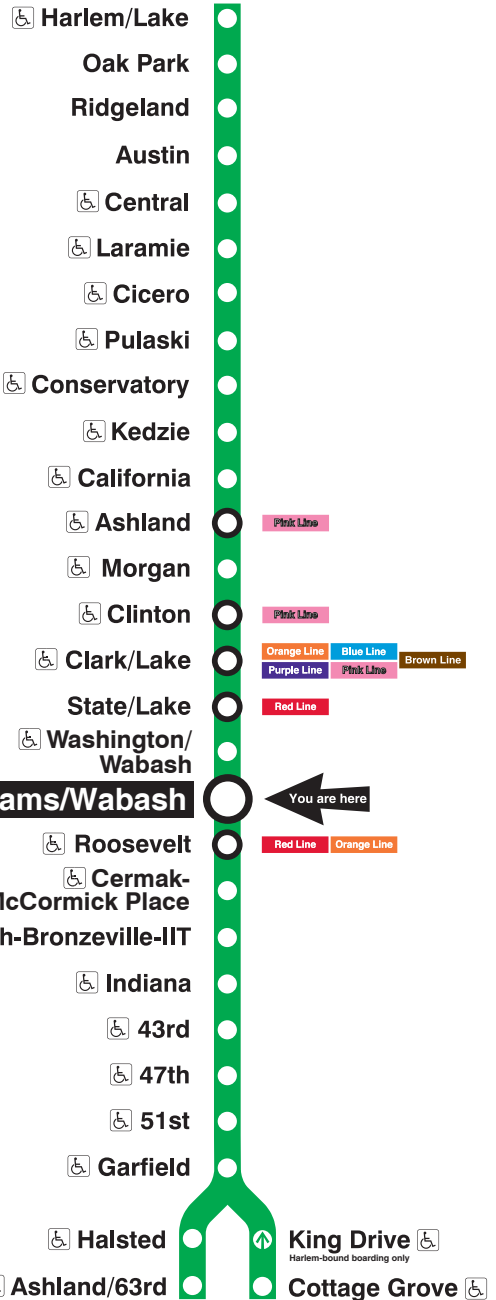

To Ashland/63rd - Cottage Grove

Trains alternate between Ashland/63rd and Cottage Grove

Weekdays	Saturdays	Sundays
4:30am first train to Cottage Grove	5:30am first train to Cottage Grove	5:30am first train to Cottage Grove
4:42am first train to Ashland/63rd	5:45am first train to Ashland/63rd	5:45am first train to Ashland/63rd
4:54am	6:00am 6:15 6:30	6:00am 6:15 6:30 6:45
5:06am 5:18 5:30	6:40am	7:00am 7:15 7:30 7:45
5:40am	every 7 to 10 minutes until	8:00am 8:15 8:30
10:00am	10 to 12 minutes until	8:40am
every 10 minutes until	2:00pm	every 12 minutes until
4:00pm	every 10 minutes until	
every 7 to 12 minutes until	6:00pm	
9:55pm	every 10 to 12 minutes until	7:30pm
10:06pm 10:18 10:30 10:45	9:55pm	7:45pm
11:00pm 11:15 11:30 11:45	10:06pm 10:18 10:30 10:45	8:00pm 8:15 8:30 8:45
12:00am 12:15 12:30 12:45	11:00pm 11:15 11:30 11:45	9:00pm 9:15 9:30 9:45
1:00am	12:00am 12:15 12:30 12:45	10:00pm 10:15 10:30 10:45
1:15am last train to Cottage Grove	1:00am	11:00pm 11:15 11:30 11:45
1:30am last train to Ashland/63rd	1:15am last train to Cottage Grove	12:00am 12:15 12:30 12:45
	1:30am last train to Ashland/63rd	1:00am
		1:15am last train to Cottage Grove
		1:30am last train to Ashland/63rd

Travel Information:

- Phone: 312-836-7000
- TTY: 312-836-4949
- Website: transitchicago.com

Customer Information:

- Phone: 1-888-YOUR-CTA (1-888-968-7282)
- TTY: 1-888-CTA-TTY1 (1-888-282-8891)
- Website: transitchicago.com

Train Tracker Real-Time Arrivals:

- For next train arrival times on your computer or smartphone, visit transitchicago.com/traintracker.
- For next train arrival times on your mobile phone, text CTATRAINADAM to 41411.
- Message and data rates may apply. Check with your mobile carrier first.