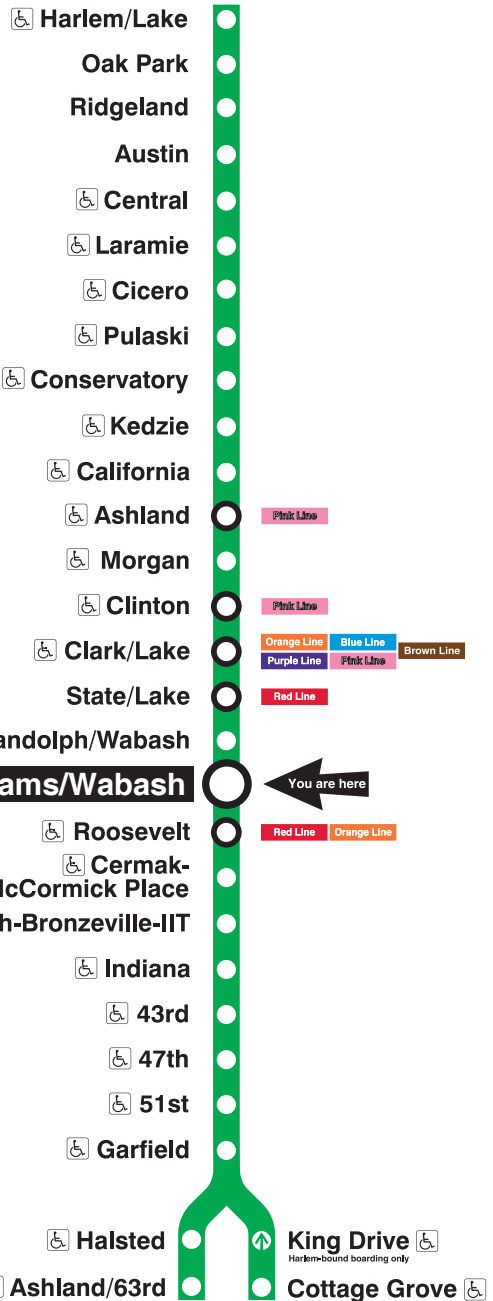

To Ashland/63rd - Cottage Grove

Trains alternate between Ashland/63rd and Cottage Grove

Weekdays	Saturdays	Sundays
4:30am first train to Cottage Grove	5:30am first train to Cottage Grove	5:30am first train to Cottage Grove
4:42am first train to Ashland/63rd	5:45am first train to Ashland/63rd	5:45am first train to Ashland/63rd
4:54am	6:00am 6:15	6:00am 6:15 6:30 6:45
5:06am 5:18 5:30	6:30am	7:00am 7:15 7:30 7:45
5:40am		8:00am 8:15
		8:30am
every 7 to 10 minutes until	every 10 to 12 minutes until	
10:00am	2:00pm	
every 10 minutes until	every 10 minutes until	every 12 minutes until
4:00pm	6:00pm	
every 7 to 12 minutes until	every 10 to 12 minutes until	
10:30pm	10:30pm	7:30pm
10:45pm	10:45pm	7:45pm
11:00pm 11:15 11:30 11:45	11:00pm 11:15 11:30 11:45	8:00pm 8:15 8:30 8:45
12:00am 12:15 12:30 12:45	12:00am 12:15 12:30 12:45	9:00pm 9:15 9:30 9:45
1:00am	1:00am	10:00pm 10:15 10:30 10:45
1:15am last train to Cottage Grove	1:15am last train to Cottage Grove	11:00pm 11:15 11:30 11:45
1:30am last train to Ashland/63rd	1:30am last train to Ashland/63rd	12:00am 12:15 12:30 12:45
		1:00am
		1:15am last train to Cottage Grove
		1:30am last train to Ashland/63rd

Travel Information:

- Phone: 312-836-7000
- TTY: 312-836-4949
- Website: transitchicago.com

Customer Information:

- Phone: 1-888-YOUR-CTA (1-888-968-7282)
- TTY: 1-888-CTA-TTY1 (1-888-282-8891)
- Website: transitchicago.com

Train Tracker Real-Time Arrivals:

- For next train arrival times on your computer or smartphone, visit transitchicago.com/traintracker.
- For next train arrival times on your mobile phone, text CTATRAINADAM to 41411.
- Message and data rates may apply. Check with your mobile carrier first.