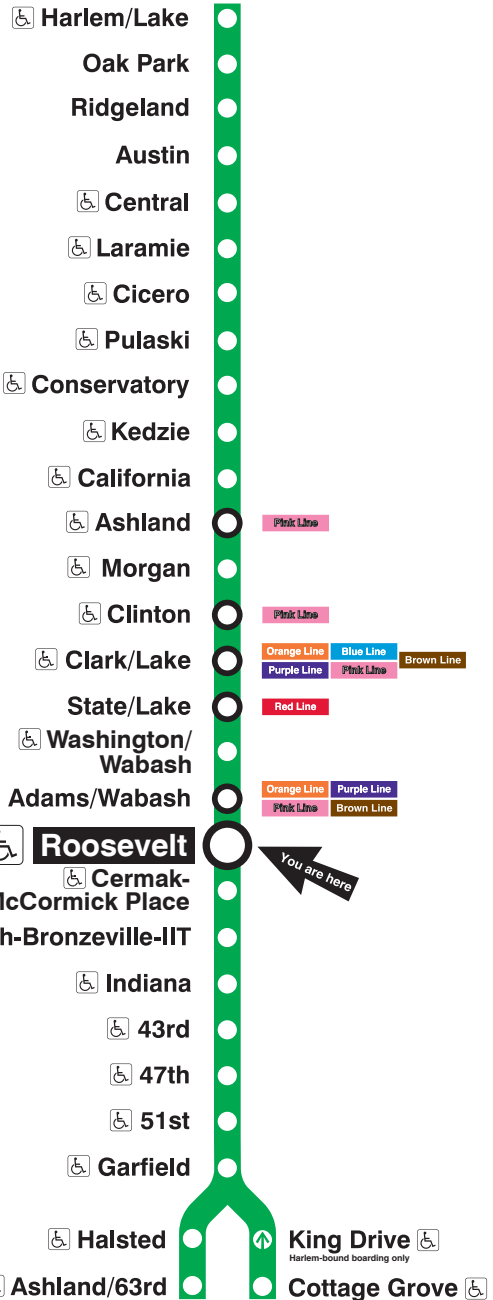

To Ashland/63rd - Cottage Grove

Trains alternate between Ashland/63rd and Cottage Grove

Weekdays	Saturdays	Sundays
4:33am first train to Cottage Grove	5:33am first train to Cottage Grove	5:33am first train to Cottage Grove
4:45am first train to Ashland/63rd	5:48am first train to Ashland/63rd	5:48am first train to Ashland/63rd
4:57am	6:03am 6:18 6:33	6:03am 6:18 6:33 6:48
5:09am 5:21 5:33	6:45am	7:03am 7:18 7:33 7:48
5:40am	every 10 to 12 minutes until 10:00am	8:03am 8:18 8:33
every 7 to 10 minutes until 10:00am	every 10 to 12 minutes until 2:00pm	8:45am
every 10 minutes until 4:00pm	every 10 minutes until 6:00pm	every 12 minutes until 7:10pm
every 7 to 12 minutes until 9:55pm	every 10 to 12 minutes until 9:55pm	7:21pm 7:33 7:48
10:09pm 10:21 10:33 10:48	10:09pm 10:21 10:33 10:48	8:03pm 8:18 8:33 8:48
11:03pm 11:18 11:33 11:48	11:03pm 11:18 11:33 11:48	9:03pm 9:18 9:33 9:48
12:03am 12:18 12:33 12:48	12:03am 12:18 12:33 12:48	10:03pm 10:18 10:33 10:48
1:03am	1:03am	11:03pm 11:18 11:33 11:48
1:18am last train to Cottage Grove	1:18am last train to Cottage Grove	12:03am 12:18 12:33 12:48
1:33am last train to Ashland/63rd	1:33am last train to Ashland/63rd	1:03am
		1:18am last train to Cottage Grove
		1:33am last train to Ashland/63rd

Travel Information:

- Phone: 312-836-7000
- TTY: 312-836-4949
- Website: transitchicago.com

Customer Information:

- Phone: 1-888-YOUR-CTA (1-888-968-7282)
- TTY: 1-888-CTA-TTY1 (1-888-282-8891)
- Website: transitchicago.com

Train Tracker Real-Time Arrivals:

- For next train arrival times on your computer or smartphone, visit transitchicago.com/traintracker.
- For next train arrival times on your mobile phone, text CTATRAINROOS to 41411.
- Message and data rates may apply. Check with your mobile carrier first.