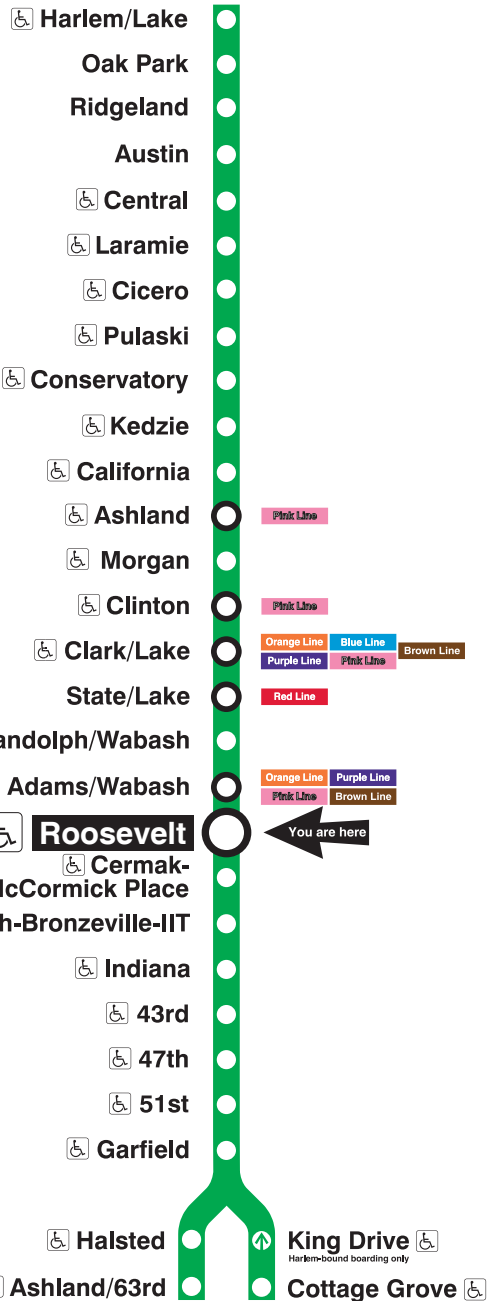

To Ashland/63rd - Cottage Grove

Trains alternate between Ashland/63rd and Cottage Grove

Weekdays	Saturdays	Sundays
4:33am first train to Cottage Grove	5:33am first train to Cottage Grove	5:33am first train to Cottage Grove
4:45am first train to Ashland/63rd	5:48am first train to Ashland/63rd	5:48am first train to Ashland/63rd
4:57am	6:03am 6:18	6:03am 6:18 6:33 6:48
5:09am 5:21 5:33	6:30am	7:03am 7:18 7:33 7:48
5:45am		8:03am 8:18
every 7 to 10 minutes until	every 10 to 12 minutes until	
10:00am	2:00pm	
every 10 minutes until	every 10 minutes until	every 12 minutes until
4:00pm	6:00pm	
every 7 to 12 minutes until	every 10 to 12 minutes until	
10:30pm	10:30pm	7:30pm
10:48pm	10:48pm	7:48pm
11:03pm 11:18 11:33 11:48	11:03pm 11:18 11:33 11:48	8:03pm 8:18 8:33 8:48
12:03am 12:18 12:33 12:48	12:03am 12:18 12:33 12:48	9:03pm 9:18 9:33 9:48
1:03am	1:03am	10:03pm 10:18 10:33 10:48
1:18am last train to Cottage Grove	1:18am last train to Cottage Grove	11:03pm 11:18 11:33 11:48
1:33am last train to Ashland/63rd	1:33am last train to Ashland/63rd	12:03am 12:18 12:33 12:48
		1:03am
		1:18am last train to Cottage Grove
		1:33am last train to Ashland/63rd

Travel Information:

- Phone: 312-836-7000
- TTY: 312-836-4949
- Website: transitchicago.com

Customer Information:

- Phone: 1-888-YOUR-CTA (1-888-968-7282)
- TTY: 1-888-CTA-TTY1 (1-888-282-8891)
- Website: transitchicago.com

Train Tracker Real-Time Arrivals:

- For next train arrival times on your computer or smartphone, visit transitchicago.com/traintracker.
- For next train arrival times on your mobile phone, text CTATRAINROOS to 41411.
- Message and data rates may apply. Check with your mobile carrier first.

eff. 04/17