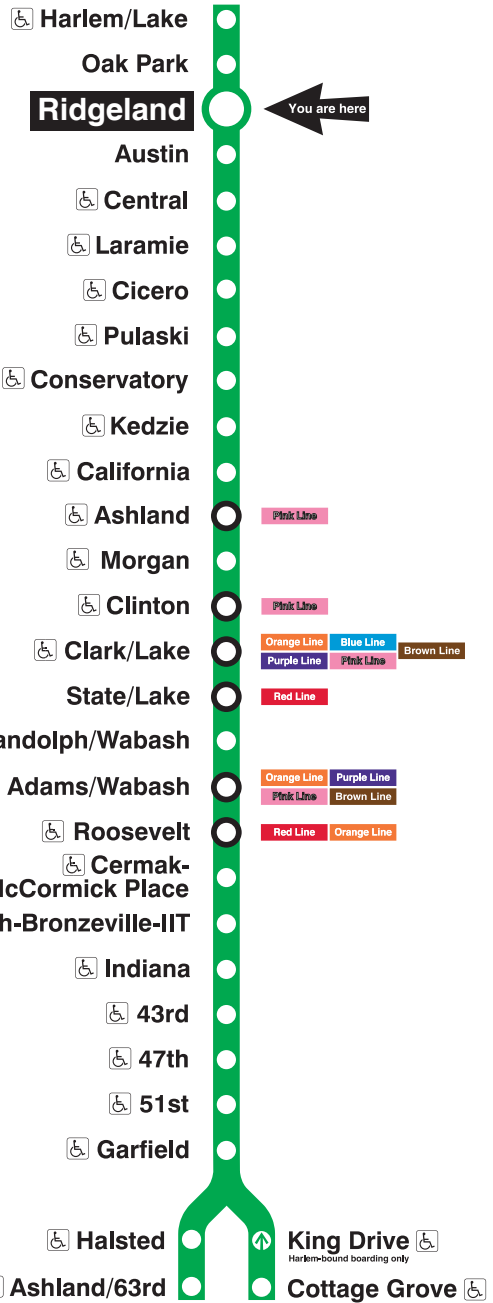

To Ashland/63rd - Cottage Grove

Trains alternate between Ashland/63rd and Cottage Grove

Weekdays	Saturdays	Sundays
4:03am first train to Cottage Grove	5:03am first train to Cottage Grove	5:03am first train to Cottage Grove
4:15am first train to Ashland/63rd	5:18am first train to Ashland/63rd	5:18am first train to Ashland/63rd
4:27am 4:39 4:51	5:33am 5:48	5:33am 5:48
5:00am	6:00am	6:03am 6:18 6:33 6:48
every 7 to 10 minutes until	every 12 minutes until	7:03am 7:18 7:33 7:48
9:00am	1:00pm	8:00am
every 10 minutes until	every 10 minutes until	every 12 minutes until
3:00pm	6:00pm	
every 7 to 12 minutes until	every 12 to 14 minutes until	7:00pm
10:00pm	10:00pm	7:18pm 7:33 7:48
10:18pm 10:33 10:48	10:18pm 10:33 10:48	8:03pm 8:18 8:33 8:48
11:03pm 11:18 11:33 11:48	11:03pm 11:18 11:33 11:48	9:03pm 9:18 9:33 9:48
12:03am 12:18 12:33	12:03am 12:18 12:33	10:03pm 10:18 10:33 10:48
12:48am last train to Cottage Grove	12:48am last train to Cottage Grove	11:03pm 11:18 11:33 11:48
1:03am last train to Ashland/63rd	1:03am last train to Ashland/63rd	12:03am 12:18 12:33
		12:48am last train to Cottage Grove
		1:03am last train to Ashland/63rd

Travel Information:

- Phone: 312-836-7000
- TTY: 312-836-4949
- Website: transitchicago.com

Customer Information:

- Phone: 1-888-YOUR-CTA (1-888-968-7282)
- TTY: 1-888-CTA-TTY1 (1-888-282-8891)
- Website: transitchicago.com

Train Tracker Real-Time Arrivals:

- For next train arrival times on your computer or smartphone, visit transitchicago.com/traintracker.
- For next train arrival times on your mobile phone, text CTATRAIN RIDG to 41411.

eff. 04/17