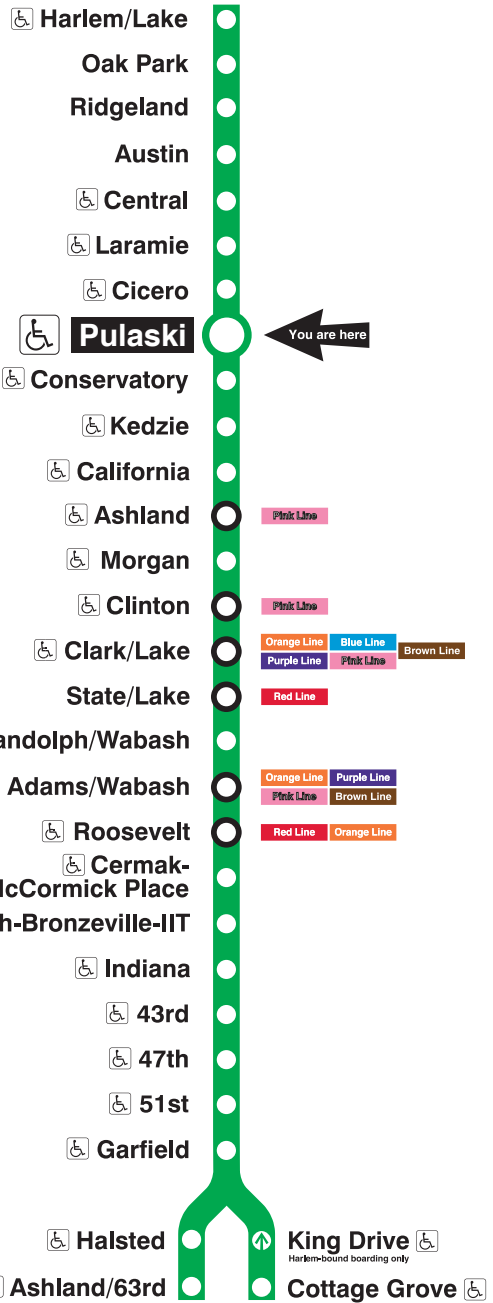

To Ashland/63rd - Cottage Grove

Trains alternate between Ashland/63rd and Cottage Grove

Weekdays			Saturdays			Sundays		
4:12am	first train to Cottage Grove		5:12am	first train to Cottage Grove		5:12am	first train to Cottage Grove	
4:24am	first train to Ashland/63rd		5:27am	first train to Ashland/63rd		5:27am	first train to Ashland/63rd	
4:36am	4:48		5:42am	5:57		5:42am	5:57	
5:00am			6:10am			6:12am	6:27 6:42 6:57	
5:10am						7:12am	7:27 7:42 7:57	
						8:10am		
every 10 minutes until			every 10 minutes until			every 12 minutes until		
10:00am			2:00pm					
every 10 minutes until			every 10 minutes until			every 12 minutes until		
3:00pm			6:00pm					
every 7 to 12 minutes until			every 10 to 12 minutes until			7:10pm		
						7:27pm	7:42 7:57	
						8:12pm	8:27 8:42 8:57	
10:10pm			10:10pm			9:12pm	9:27 9:42 9:57	
10:27pm	10:42 10:57		10:27pm	10:42 10:57		10:12pm	10:27 10:42 10:57	
11:12pm	11:27 11:42 11:57		11:12pm	11:27 11:42 11:57		11:12pm	11:27 11:42 11:57	
12:12am	12:27 12:42		12:12am	12:27 12:42		12:12am	12:27 12:42	
12:57am	last train to Cottage Grove		12:57am	last train to Cottage Grove		12:57am	last train to Cottage Grove	
1:12am	last train to Ashland/63rd		1:12am	last train to Ashland/63rd		1:12am	last train to Ashland/63rd	

Travel Information:

- Phone: 312-836-7000
- TTY: 312-836-4949
- Website: transitchicago.com

Customer Information:

- Phone: 1-888-YOUR-CTA (1-888-968-7282)
- TTY: 1-888-CTA-TTY1 (1-888-282-8891)
- Website: transitchicago.com

Train Tracker Real-Time Arrivals:

- For next train arrival times on your computer or smartphone, visit transitchicago.com/traintracker.
- For next train arrival times on your mobile phone, text CTATRAIN PULG to 41411.