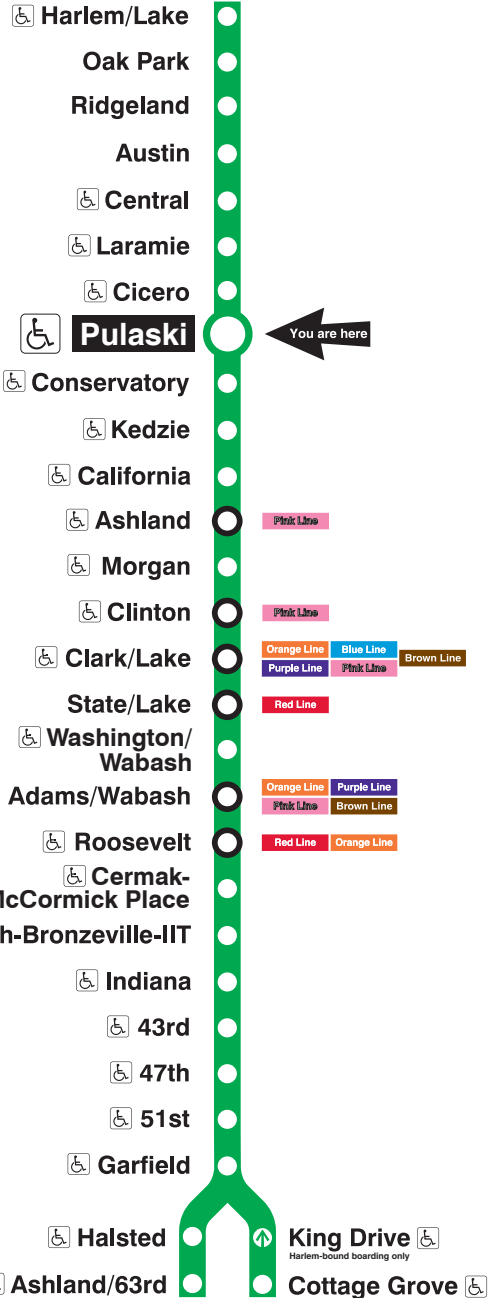

To Ashland/63rd - Cottage Grove

Trains alternate between Ashland/63rd and Cottage Grove

Weekdays	Saturdays	Sundays
4:11am first train to Cottage Grove	5:11am first train to Cottage Grove	5:11am first train to Cottage Grove
4:23am first train to Ashland/63rd	5:26am first train to Ashland/63rd	5:26am first train to Ashland/63rd
4:35am 4:47 4:59	5:41am 5:56	5:41am 5:56
5:10am	6:10am	6:11am 6:26 6:41 6:56
every 7 to 10 minutes until	every 12 minutes until	7:11am 7:26 7:41 7:56
10:00am	2:00pm	8:10am
every 10 minutes until	every 10 minutes until	8:10am
3:00pm	6:00pm	
every 7 to 12 minutes until	every 10 to 12 minutes until	7:00pm
10:00pm	10:00pm	7:11pm 7:26 7:41 7:56
10:11pm 10:26 10:41 10:56	10:11pm 10:26 10:41 10:56	8:11pm 8:26 8:41 8:56
11:11pm 11:26 11:41 11:56	11:11pm 11:26 11:41 11:56	9:11pm 9:26 9:41 9:56
12:11am 12:26 12:41	12:11am 12:26 12:41	10:11pm 10:26 10:41 10:56
12:56am last train to Cottage Grove	12:56am last train to Cottage Grove	11:11pm 11:26 11:41 11:56
1:11am last train to Ashland/63rd	1:11am last train to Ashland/63rd	12:11am 12:26 12:41
		12:56am last train to Cottage Grove
		1:11am last train to Ashland/63rd

Travel Information:

- Phone: 312-836-7000
- TTY: 312-836-4949
- Website: transitchicago.com

Customer Information:

- Phone: 1-888-YOUR-CTA (1-888-968-7282)
- TTY: 1-888-CTA-TTY1 (1-888-282-8891)
- Website: transitchicago.com

Train Tracker Real-Time Arrivals:

- For next train arrival times on your computer or smartphone, visit transitchicago.com/traintracker.
- For next train arrival times on your mobile phone, text CTATRAIN PULG to 41411.
- Message and data rates may apply. Check with your mobile carrier first.