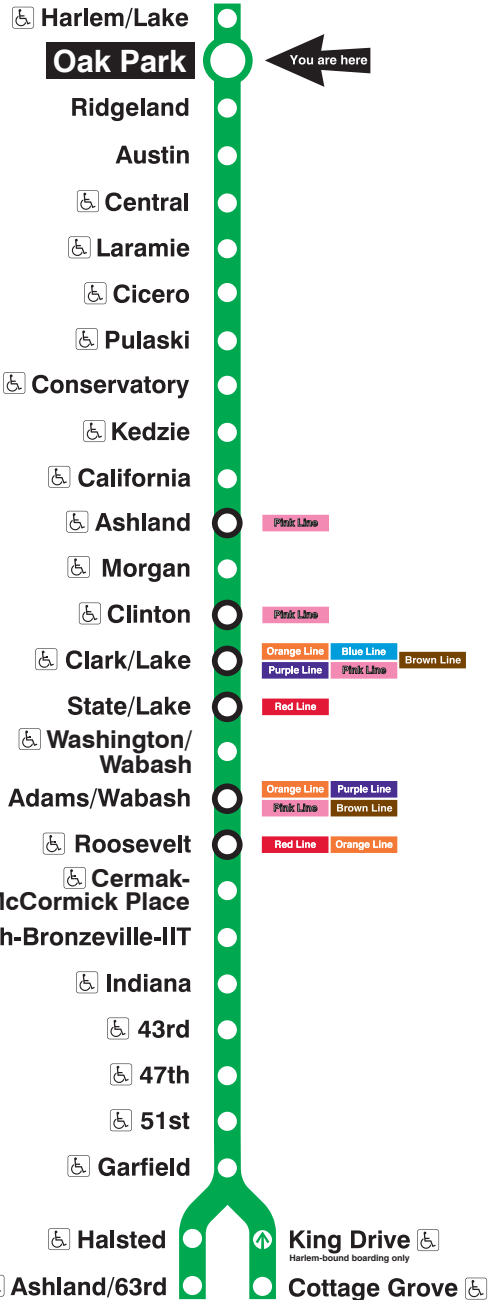

To Ashland/63rd - Cottage Grove

Trains alternate between Ashland/63rd and Cottage Grove

Weekdays	Saturdays	Sundays
4:01am first train to Cottage Grove	5:01am first train to Cottage Grove	5:01am first train to Cottage Grove
4:13am first train to Ashland/63rd	5:16am first train to Ashland/63rd	5:16am first train to Ashland/63rd
4:25am 4:37 4:49	5:31am 5:46	5:31am 5:46
5:00am	6:00am	6:01am 6:16 6:31 6:46 7:01am 7:16 7:31 7:46 8:00am
every 7 to 10 minutes until 9:00am	every 12 minutes until 1:00pm	every 12 minutes until 8:50pm 9:01pm 9:16 9:31 9:46 10:01pm 10:16 10:31 10:46 11:01pm 11:16 11:31 11:46 12:01am 12:16 12:31 12:46am last train to Cottage Grove 1:01am last train to Ashland/63rd
every 10 minutes until 3:00pm	every 10 minutes until 6:00pm	every 12 minutes until 12:01am 12:16 12:31 12:46am last train to Cottage Grove 1:01am last train to Ashland/63rd
every 7 to 12 minutes until 9:50pm 10:01pm 10:16 10:31 10:46 11:01pm 11:16 11:31 11:46 12:01am 12:16 12:31 12:46am last train to Cottage Grove 1:01am last train to Ashland/63rd	every 12 minutes until 9:50pm 10:01pm 10:16 10:31 10:46 11:01pm 11:16 11:31 11:46 12:01am 12:16 12:31 12:46am last train to Cottage Grove 1:01am last train to Ashland/63rd	

Travel Information:

- Phone: 312-836-7000
- TTY: 312-836-4949
- Website: transitchicago.com

Customer Information:

- Phone: 1-888-YOUR-CTA (1-888-968-7282)
- TTY: 1-888-CTA-TTY1 (1-888-282-8891)
- Website: transitchicago.com

Train Tracker Real-Time Arrivals:

- For next train arrival times on your computer or smartphone, visit transitchicago.com/traintracker.
- For next train arrival times on your mobile phone, text CTATRAIN0AKG to 41411.
- Message and data rates may apply. Check with your mobile carrier first.