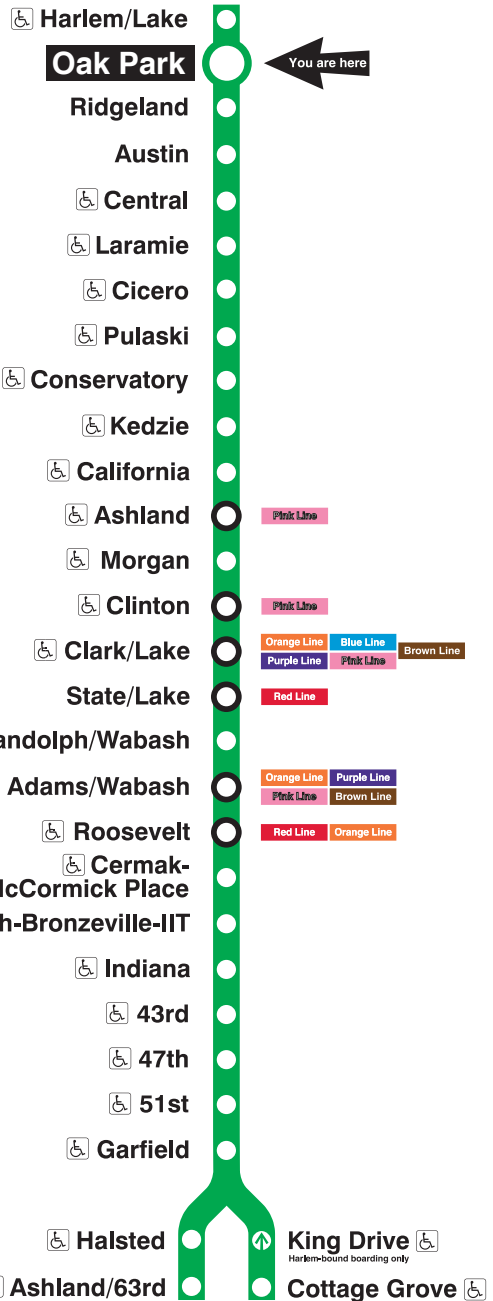

To Ashland/63rd - Cottage Grove

Trains alternate between Ashland/63rd and Cottage Grove

Weekdays	Saturdays	Sundays
4:02am first train to Cottage Grove	5:02am first train to Cottage Grove	5:02am first train to Cottage Grove
4:14am first train to Ashland/63rd	5:17am first train to Ashland/63rd	5:17am first train to Ashland/63rd
4:26am 4:38 4:50	5:32am 5:47	5:32am 5:47
5:00am	6:00am	6:02am 6:17 6:32 6:47
every 7 to 10 minutes until 9:00am	every 12 minutes until 1:00pm	7:02am 7:17 7:32 7:47
every 10 minutes until 3:00pm	every 10 minutes until 6:00pm	8:00am
every 7 to 12 minutes until 10:00pm	every 12 minutes until 10:00pm	7:00pm
10:17pm 10:32 10:47	10:17pm 10:32 10:47	7:17pm 7:32 7:47
11:02pm 11:17 11:32 11:47	11:02pm 11:17 11:32 11:47	8:02pm 8:17 8:32 8:47
12:02am 12:17 12:32	12:02am 12:17 12:32	9:02pm 9:17 9:32 9:47
12:47am last train to Cottage Grove	12:47am last train to Cottage Grove	10:02pm 10:17 10:32 10:47
1:02am last train to Ashland/63rd	1:02am last train to Ashland/63rd	11:02pm 11:17 11:32 11:47
		12:02am 12:17 12:32
		12:47am last train to Cottage Grove
		1:02am last train to Ashland/63rd

Travel Information:

- Phone: 312-836-7000
- TTY: 312-836-4949
- Website: transitchicago.com

Customer Information:

- Phone: 1-888-YOUR-CTA (1-888-968-7282)
- TTY: 1-888-CTA-TTY1 (1-888-282-8891)
- Website: transitchicago.com

Train Tracker Real-Time Arrivals:

- For next train arrival times on your computer or smartphone, visit transitchicago.com/traintracker.
- For next train arrival times on your mobile phone, text CTATRINOAKG to 41411.

eff. 04/17