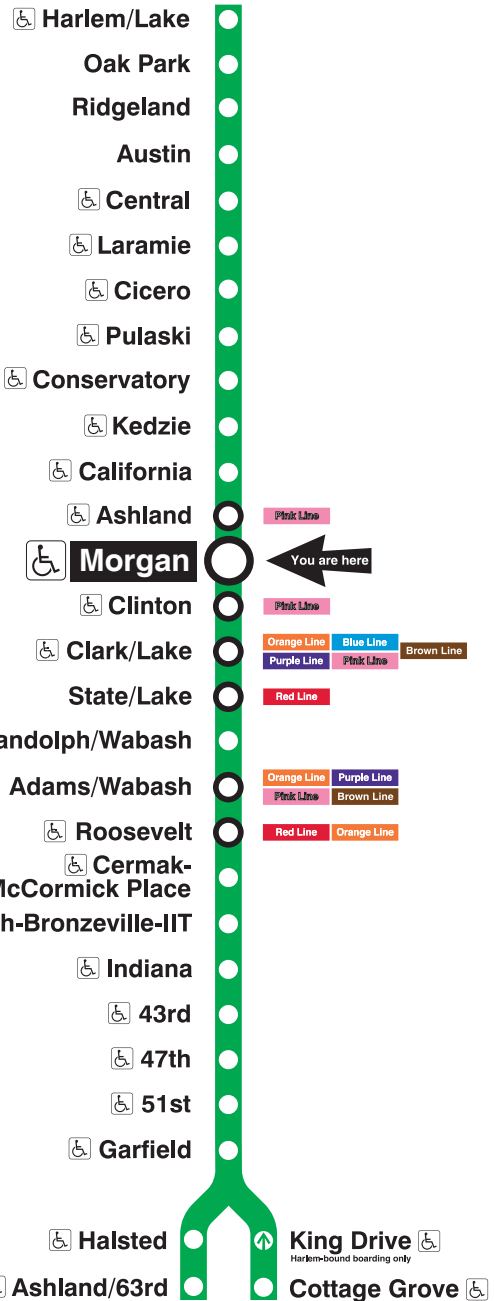

To Ashland/63rd - Cottage Grove

Trains alternate between Ashland/63rd and Cottage Grove

Weekdays	Saturdays	Sundays
4:22am first train to Cottage Grove	5:22am first train to Cottage Grove	5:22am first train to Cottage Grove
4:34am first train to Ashland/63rd	5:37am first train to Ashland/63rd	5:37am first train to Ashland/63rd
4:46am 4:58	5:52am	5:52am
5:10am 5:22	6:07am	6:07am 6:22 6:37 6:52
5:30am	6:20am	7:07am 7:22 7:37 7:52
every 7 to 10 minutes until	every 10 to 12 minutes until	8:07am
10:00am	2:00pm	8:20am
every 10 minutes until	every 10 minutes until	every 12 minutes until
4:00pm	6:00pm	
every 7 to 12 minutes until	every 10 to 12 minutes until	7:20pm
10:20pm	10:20pm	7:37pm 7:52
10:37pm 10:52	10:37pm 10:52	8:07pm 8:22 8:37 8:52
11:07pm 11:22 11:37 11:52	11:07pm 11:22 11:37 11:52	9:07pm 9:22 9:37 9:52
12:07am 12:22 12:37 12:52	12:07am 12:22 12:37 12:52	10:07pm 10:22 10:37 10:52
1:07am last train to Cottage Grove	1:07am last train to Cottage Grove	11:07pm 11:22 11:37 11:52
1:22am last train to Ashland/63rd	1:22am last train to Ashland/63rd	12:07am 12:22 12:37 12:52
		1:07am last train to Cottage Grove
		1:22am last train to Ashland/63rd

Travel Information:

- Phone: 312-836-7000
- TTY: 312-836-4949
- Website: transitchicago.com

Customer Information:

- Phone: 1-888-YOUR-CTA (1-888-968-7282)
- TTY: 1-888-CTA-TTY1 (1-888-282-8891)
- Website: transitchicago.com

Train Tracker Real-Time Arrivals:

- For next train arrival times on your computer or smartphone, visit transitchicago.com/traintracker.
- For next train arrival times on your mobile phone, text CTATRAINMORG to 41411.

eff. 04/17