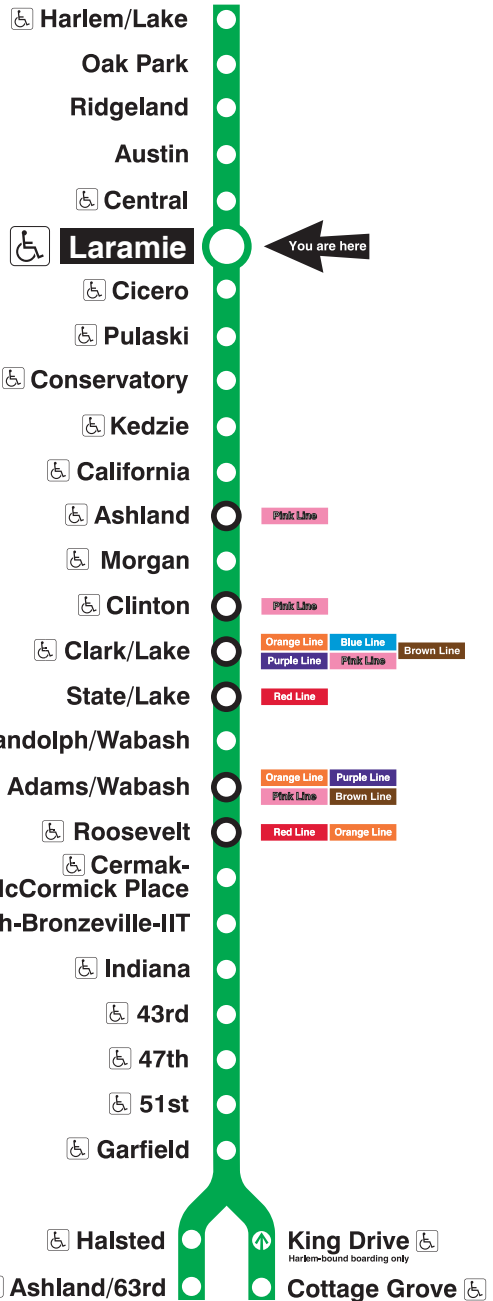

To Ashland/63rd - Cottage Grove

Trains alternate between Ashland/63rd and Cottage Grove

Weekdays		Saturdays		Sundays	
4:08am	first train to Cottage Grove	5:08am	first train to Cottage Grove	5:08am	first train to Cottage Grove
4:20am	first train to Ashland/63rd	5:23am	first train to Ashland/63rd	5:23am	first train to Ashland/63rd
4:32am	4:44 4:56	5:38am	5:53	5:38am	5:53
5:05am		6:05am		6:08am	6:23 6:38 6:53
	every 7 to 10 minutes until		every 12 minutes until	7:08am	7:23 7:38 7:53
10:00am		1:00pm		8:05am	
	every 10 minutes until		every 10 minutes until		
3:00pm		6:00pm			
	every 7 to 12 minutes until		every 12 minutes until	7:05pm	
10:05pm		10:05pm		7:23pm	7:38 7:53
10:23pm	10:38 10:53	10:23pm	10:38 10:53	8:08pm	8:23 8:38 8:53
11:08pm	11:23 11:38 11:53	11:08pm	11:23 11:38 11:53	9:08pm	9:23 9:38 9:53
12:08am	12:23 12:38	12:08am	12:23 12:38	10:08pm	10:23 10:38 10:53
12:53am	last train to Cottage Grove	12:08am	12:23 12:38	11:08pm	11:23 11:38 11:53
1:08am	last train to Ashland/63rd	12:53am	last train to Cottage Grove	12:08am	12:23 12:38
		1:08am	last train to Ashland/63rd	12:53am	last train to Cottage Grove
				1:08am	last train to Ashland/63rd

Travel Information:

- Phone: 312-836-7000
- TTY: 312-836-4949
- Website: transitchicago.com

Customer Information:

- Phone: 1-888-YOUR-CTA (1-888-968-7282)
- TTY: 1-888-CTA-TTY1 (1-888-282-8891)
- Website: transitchicago.com

Train Tracker Real-Time Arrivals:

1. For next train arrival times on your computer or smartphone, visit transitchicago.com/traintracker.
   - For next train arrival times on your mobile phone, text CTATRAIN LARA to 41411.
2. Message and data rates may apply. Check with your mobile carrier first.

eff. 04/17