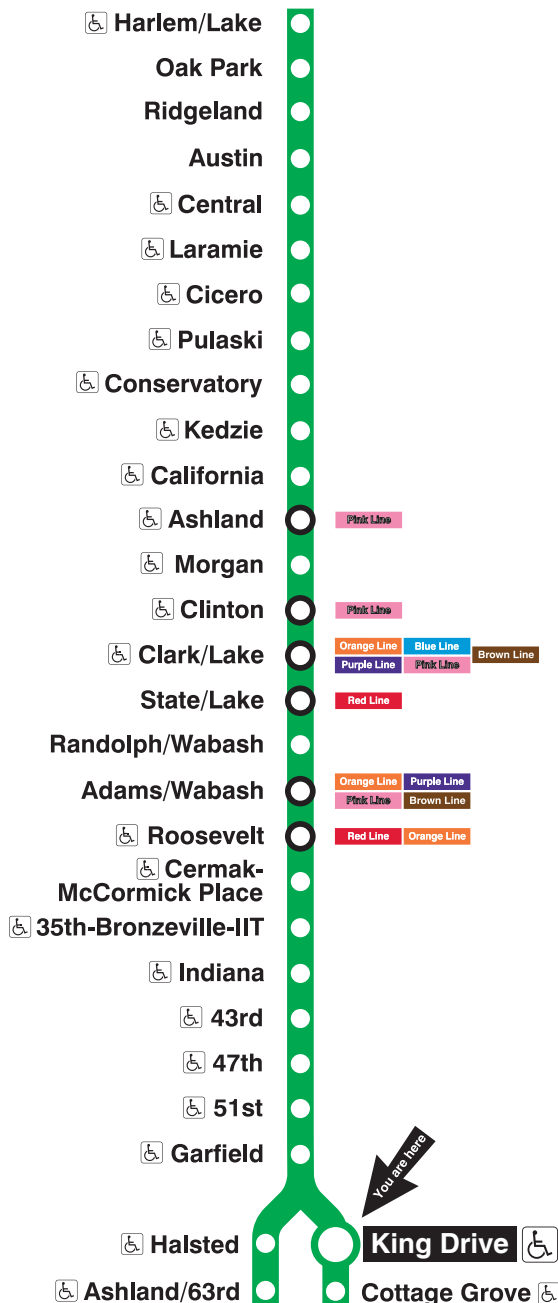

To Cottage Grove

Weekdays				Saturdays				Sundays			
4:52am	first train			5:52am	first train			5:52am	first train		
5:16am	5:40			6:22am	6:52			6:22am	6:52		
6:03am	6:23	6:43		7:16am	7:40			7:22am	7:52		
7:03am	7:23	7:43		8:04am	8:28	8:52		8:22am	8:52		
8:01am	8:17	8:32	8:47	9:16am	9:40			9:16am	9:40		
9:02am	9:17	9:32	9:47	10:04am	10:28	10:52		10:04am	10:28	10:52	
10:05am	10:25	10:45		11:16am	11:40			11:16am	11:40		
11:05am	11:25	11:45		12:04pm	12:28	12:52		12:04pm	12:28	12:52	
12:05pm	12:25	12:45		1:16pm	1:40			1:16pm	1:40		
1:05pm	1:25	1:45		2:02pm	2:22	2:42		2:04pm	2:28	2:52	
2:05pm	2:25	2:45		3:02pm	3:22	3:42		3:16pm	3:40		
3:05pm	3:25	3:45		4:02pm	4:22	4:42		4:04pm	4:28	4:52	
4:05pm	4:24	4:39	4:54	5:02pm	5:22	5:42		5:16pm	5:40		
5:09pm	5:24	5:39	5:54	6:02pm	6:22	6:42		6:04pm	6:28	6:52	
6:09pm	6:24	6:43		7:04pm	7:28	7:52		7:16pm	7:40		
7:09pm	7:23	7:43		8:16pm	8:40			8:07pm	8:37		
8:03pm	8:23	8:43		9:04pm	9:28	9:52		9:07pm	9:37		
9:04pm	9:28	9:52		10:16pm	10:40			10:07pm	10:37		
10:16pm	10:40			11:07pm	11:37			11:07pm	11:37		
11:07pm	11:37			12:07am	12:37			12:07am	12:37		
12:07am	12:37			1:07am	last train			1:07am	last train		
1:07am	last train			1:37am	last train			1:37am	last train		

Travel Information:

- Phone: 312-836-7000
- TTY: 312-836-4949
- Website: transitchicago.com

Customer Information:

- Phone: 1-888-YOUR-CTA (1-888-968-7282)
- TTY: 1-888-CTA-TTY1 (1-888-282-8891)
- Website: transitchicago.com

Train Tracker Real-Time Arrivals:

- For next train arrival times on your computer or smartphone, visit transitchicago.com/traintracker.
- For next train arrival times on your mobile phone, text CTATRAIN KING to 41411.