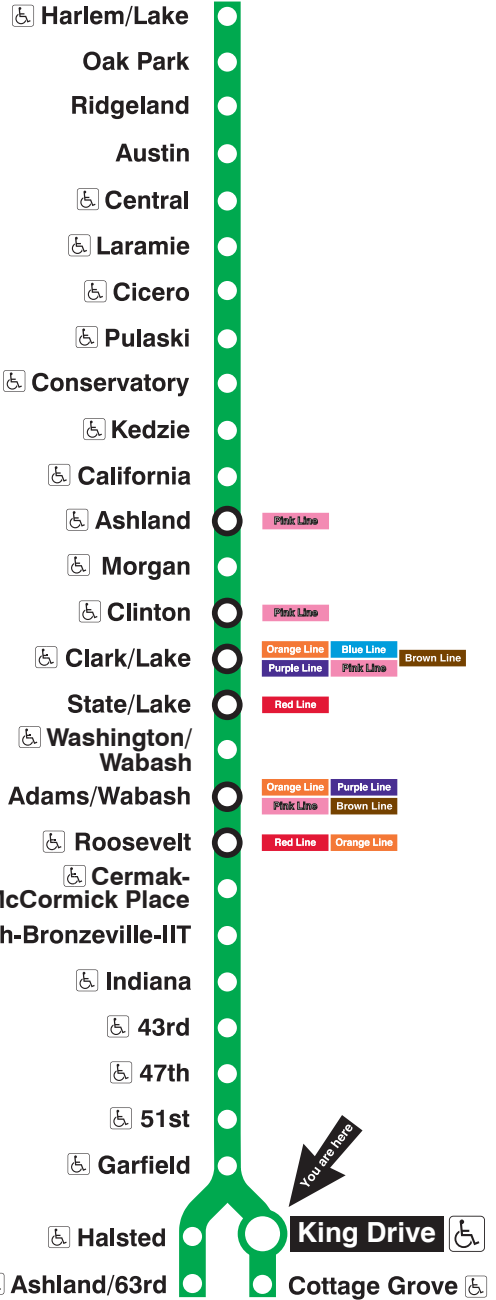

To Cottage Grove

Weekdays		Saturdays		Sundays	
4:53am	first train	5:53am	first train	5:53am	first train
5:17am	5:41	6:23am	6:53	6:23am	6:53
6:04am	6:24 6:44	7:167am	7:41	7:23am	7:53
7:04am	7:24 7:44	8:05am	8:29 8:53	8:23am	8:53
8:03am	8:18 8:33 8:48	9:17am	9:41	9:17am	9:41
9:03am	9:18 9:33 9:48	10:05am	10:29 10:53	10:05am	10:29 10:53
10:06am	10:26 10:46	11:17am	11:41	11:17am	11:41
11:06am	11:26 11:46	12:05pm	12:29 12:53	12:05pm	12:29 12:53
12:06pm	12:26 12:46	1:17pm	1:41	1:17pm	1:41
1:06pm	1:26 1:46	2:03pm	2:23 2:43	2:05pm	2:29 2:53
2:06pm	2:26 2:46	3:03pm	3:23 3:43	3:17pm	3:41
3:05pm	3:26 3:46	4:03pm	4:23 4:43	4:05pm	4:29 4:53
4:06pm	4:25 4:40 4:55	5:03pm	5:23 5:43	5:17pm	5:41
5:10pm	5:25 5:40 5:55	6:03pm	6:23 6:43	6:05pm	6:29 6:53
6:10pm	6:25 6:44	7:05pm	7:23 7:53	7:17pm	7:41
7:04pm	7:24 7:44	8:17pm	8:41	8:08pm	8:38
8:04pm	8:24 8:44	9:05pm	9:29 9:53	9:08pm	9:38
9:05pm	9:29 9:53	10:17pm	10:41	10:08pm	10:38
10:17pm	10:41	11:08pm	11:38	11:08pm	11:38
11:08pm	11:38	12:08am	12:38	12:08am	12:38
12:08am	12:38	1:08am		1:08am	
1:08am		1:38am	last train	1:38am	last train

Travel Information:

- Phone: 312-836-7000
- TTY: 312-836-4949
- Website: transitchicago.com

Customer Information:

- Phone: 1-888-YOUR-CTA (1-888-968-7282)
- TTY: 1-888-CTA-TTY1 (1-888-282-8891)
- Website: transitchicago.com

Train Tracker Real-Time Arrivals:

- For next train arrival times on your computer or smartphone, visit transitchicago.com/traintracker.
- For next train arrival times on your mobile phone, text CTATRAIN KING to 41411.
- Message and data rates may apply. Check with your mobile carrier first.