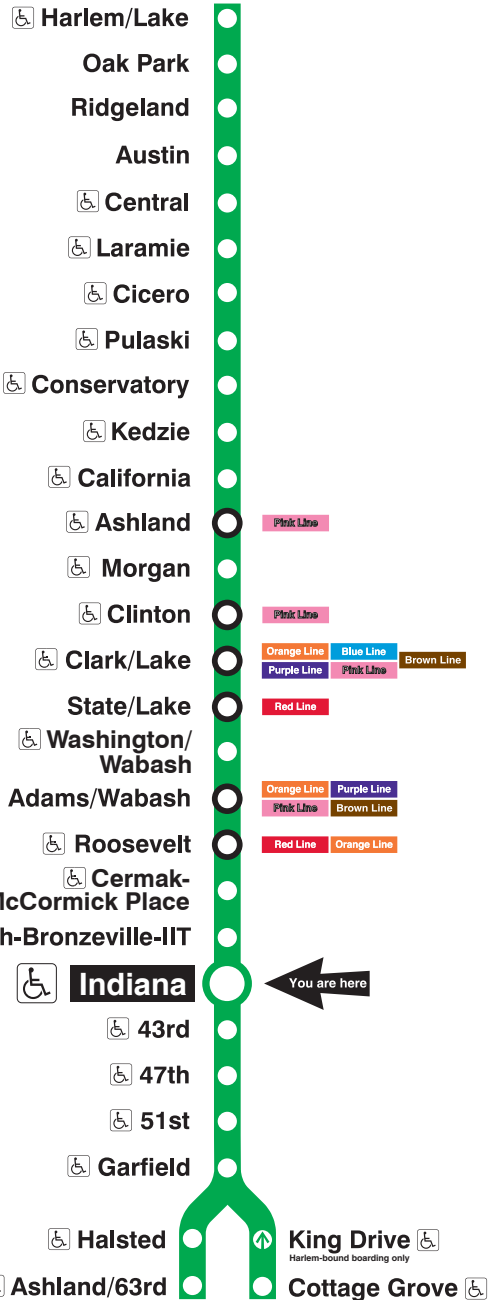

To Ashland/63rd - Cottage Grove

Trains alternate between Ashland/63rd and Cottage Grove

Weekdays	Saturdays	Sundays
4:42am first train to Cottage Grove	5:42am first train to Cottage Grove	5:42am first train to Cottage Grove
4:54am first train to Ashland/63rd	5:57am first train to Ashland/63rd	5:57am first train to Ashland/63rd
5:06am 5:18 5:30 5:42 5:53	6:12am 6:27 6:42	6:12am 6:27 6:42 6:57
6:00am	6:50am	7:12am 7:27 7:42 7:57
every 7 to 10 minutes until 10:00am	every 10 to 12 minutes until 2:00pm	every 12 minutes until 7:05pm
every 10 minutes until 4:00pm	every 10 minutes until 6:00pm	7:18pm 7:30 7:42 7:57
every 7 to 12 minutes until 10:05pm	every 10 to 12 minutes until 10:05pm	8:12pm 8:27 8:42 8:57
10:18pm 10:30 10:42 10:57	10:18pm 10:30 10:42 10:57	9:12pm 9:27 9:42 9:57
11:12pm 11:27 11:42 11:57	11:12pm 11:27 11:42 11:57	10:12pm 10:27 10:42 10:57
12:12am 12:27 12:42 12:57	12:12am 12:27 12:42 12:57	11:12pm 11:27 11:42 11:57
1:12am	1:12am	12:12am 12:27 12:42 12:57
1:27am last train to Cottage Grove	1:27am last train to Cottage Grove	1:12am
1:42am last train to Ashland/63rd	1:42am last train to Ashland/63rd	1:27am last train to Cottage Grove
		1:42am last train to Ashland/63rd

Travel Information:

- Phone: 312-836-7000
- TTY: 312-836-4949
- Website: transitchicago.com

Customer Information:

- Phone: 1-888-YOUR-CTA (1-888-968-7282)
- TTY: 1-888-CTA-TTY1 (1-888-282-8891)
- Website: transitchicago.com

Train Tracker Real-Time Arrivals:

- For next train arrival times on your computer or smartphone, visit transitchicago.com/traintracker.
- For next train arrival times on your mobile phone, text CTATRAIN INDI to 41411.
- Message and data rates may apply. Check with your mobile carrier first.