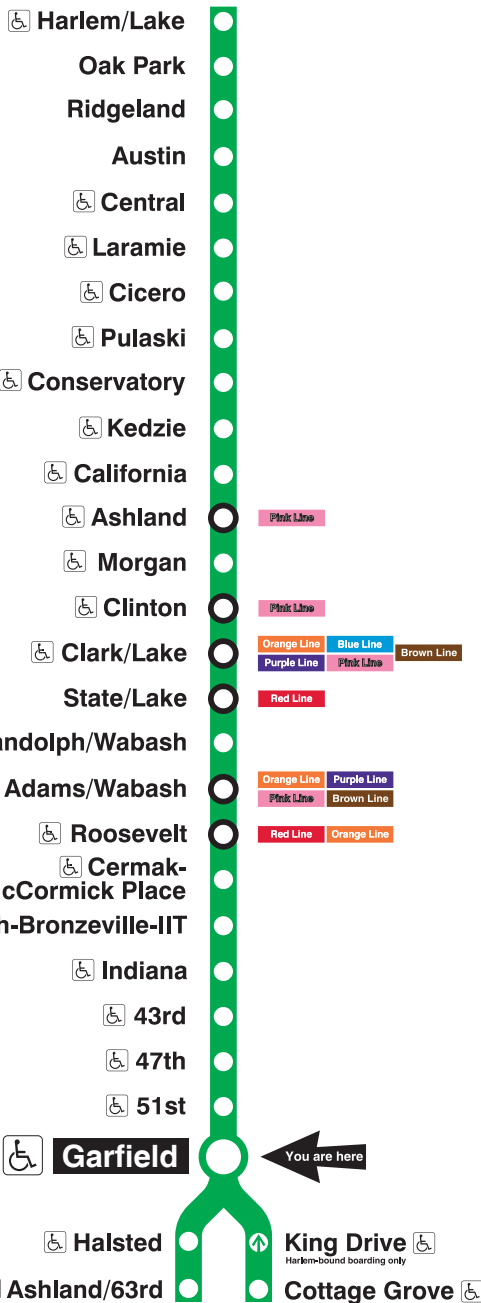

To Ashland/63rd - Cottage Grove

Trains alternate between Ashland/63rd and Cottage Grove

Weekdays	Saturdays	Sundays
4:48am first train to Cottage Grove	5:48am first train to Cottage Grove	5:48am first train to Cottage Grove
5:00am first train to Ashland/63rd	6:03am first train to Ashland/63rd	6:03am first train to Ashland/63rd
5:12am 5:24 5:36 5:48 5:59	6:18am 6:33	6:18am 6:33 6:48
6:10am	6:45am	7:03am 7:18 7:33 7:48
every 7 to 10 minutes until	every 10 to 12 minutes until	8:03am 8:18 8:33
10:00am	2:00pm	8:45am
every 10 minutes until	every 10 minutes until	7:45pm
4:00pm	6:00pm	8:03pm 8:18 8:33 8:48
every 7 to 12 minutes until	every 10 to 12 minutes until	9:03pm 9:18 9:33 9:48
10:45pm	10:45pm	10:03pm 10:18 10:33 10:48
11:03pm 11:18 11:33 11:48	11:03pm 11:18 11:33 11:48	11:03pm 11:18 11:33 11:48
12:03am 12:18 12:33 12:48	12:03am 12:18 12:33 12:48	12:03am 12:18 12:33 12:48
1:03am 1:18	1:03am 1:18	1:03am 1:18
1:33am last train to Cottage Grove	1:33am last train to Cottage Grove	1:33am last train to Cottage Grove
1:48am last train to Ashland/63rd	1:48am last train to Ashland/63rd	1:48am last train to Ashland/63rd

Travel Information:

- Phone: 312-836-7000
- TTY: 312-836-4949
- Website: transitchicago.com

Customer Information:

- Phone: 1-888-YOUR-CTA (1-888-968-7282)
- TTY: 1-888-CTA-TTY1 (1-888-282-8891)
- Website: transitchicago.com

Train Tracker Real-Time Arrivals:

- For next train arrival times on your computer or smartphone, visit transitchicago.com/traintracker.
- For next train arrival times on your mobile phone, text CTATRAIN GARG to 41411.

eff. 04/17