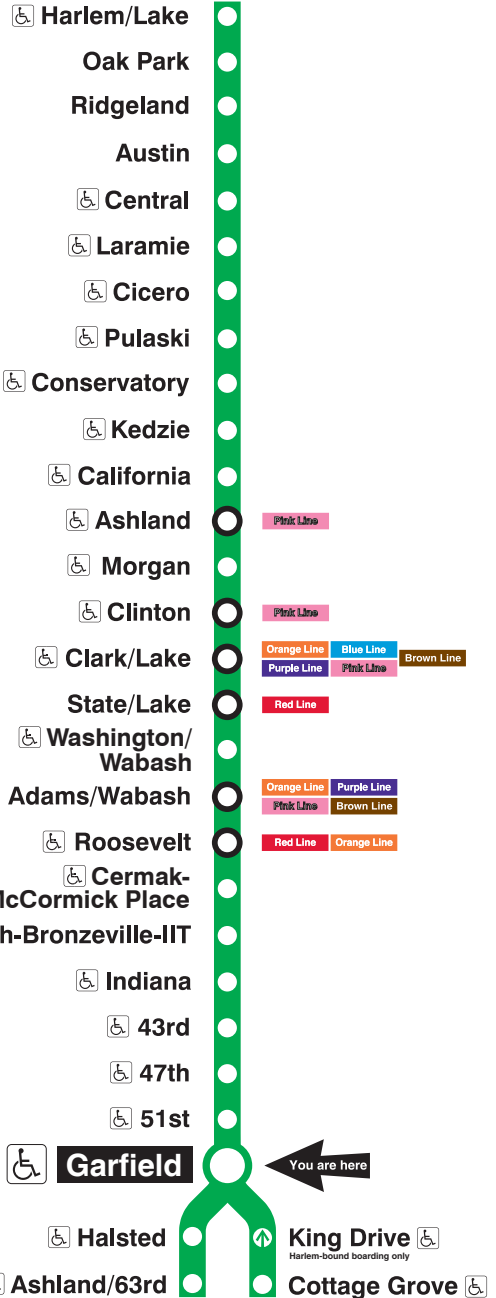

To Ashland/63rd - Cottage Grove

Trains alternate between Ashland/63rd and Cottage Grove

Weekdays	Saturdays	Sundays
4:49am first train to Cottage Grove	5:49am first train to Cottage Grove	5:49am first train to Cottage Grove
5:01am first train to Ashland/63rd	6:04am first train to Ashland/63rd	6:04am first train to Ashland/63rd
5:13am 5:25 5:37 5:49	6:19am 6:34 6:49	6:19am 6:34 6:49
6:00am	7:00am	7:04am 7:19 7:34 7:49
every 7 to 10 minutes until	every 10 to 12 minutes until	8:04am 8:19 8:34 8:49
10:00am	2:00pm	9:00am
every 10 minutes until	every 10 minutes until	every 12 minutes until
4:00pm	6:00pm	
every 7 to 12 minutes until	every 10 to 12 minutes until	7:00pm
10:00pm	10:00pm	7:13pm 7:25 7:37 7:49
10:13pm 10:25 10:37 10:49	10:13pm 10:25 10:37 10:49	8:04pm 8:19 8:34 8:49
11:04pm 11:19 11:34 11:49	11:04pm 11:19 11:34 11:49	9:04pm 9:19 9:34 9:49
12:04am 12:19 12:34 12:49	12:04am 12:19 12:34 12:49	10:04pm 10:19 10:34 10:49
1:04am 1:19	1:04am 1:19	11:04pm 11:19 11:34 11:49
1:34am last train to Cottage Grove	1:34am last train to Cottage Grove	12:04am 12:19 12:34 12:49
1:49am last train to Ashland/63rd	1:49am last train to Ashland/63rd	1:04am 1:19
		1:34am last train to Cottage Grove
		1:49am last train to Ashland/63rd

Travel Information:

- Phone: 312-836-7000
- TTY: 312-836-4949
- Website: transitchicago.com

Customer Information:

- Phone: 1-888-YOUR-CTA (1-888-968-7282)
- TTY: 1-888-CTA-TTY1 (1-888-282-8891)
- Website: transitchicago.com

Train Tracker Real-Time Arrivals:

- For next train arrival times on your computer or smartphone, visit transitchicago.com/traintracker.
- For next train arrival times on your mobile phone, text CTATRAIN GARG to 41411.
- Message and data rates may apply. Check with your mobile carrier first.