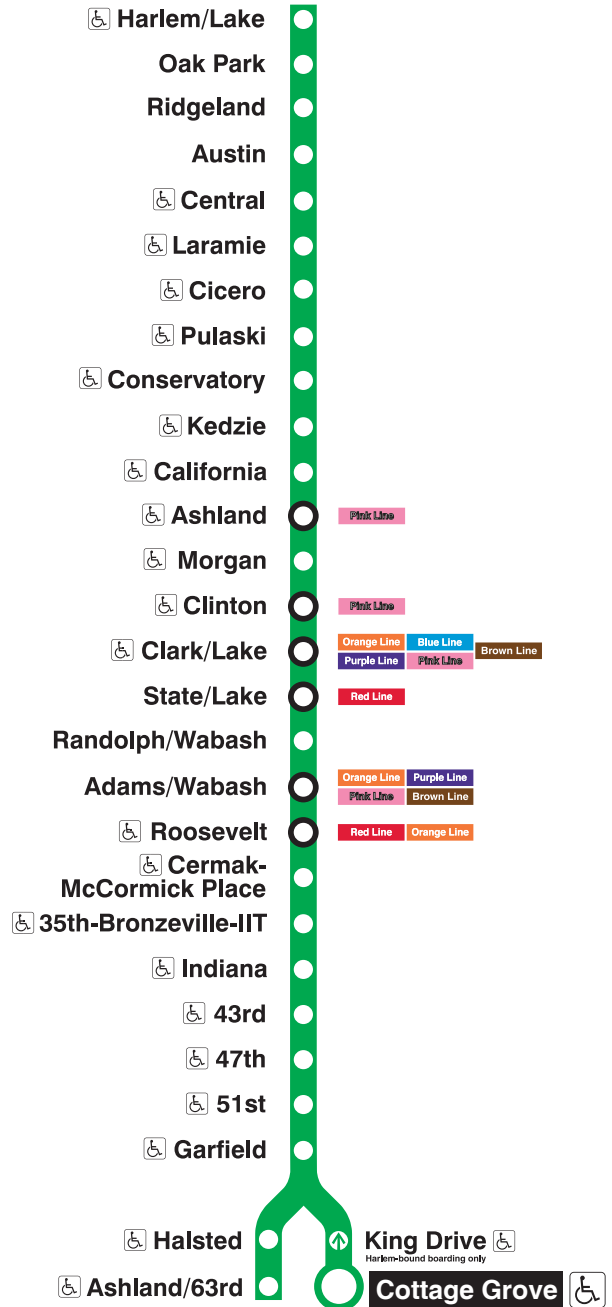

Green Line

Cottage Grove

Station Timetable

Green Line Trains

To Harlem/Lake

Weekdays			Saturdays			Sundays		
4:09am	4:39	first trains	5:14am	5:44	first trains	5:14am	5:44	first trains
5:09am	5:39		6:14am	6:44		6:14am	6:44	
6:02am	6:22	6:42	7:13am	7:38		7:14am	7:44	
7:00am	7:15	7:30 7:45	8:02am	8:26	8:50	8:14am	8:44	
8:00am	8:15	8:30 7:46	9:14am	9:38		9:13am	9:38	
9:04am	9:24	9:44	10:02am	10:26	10:50	10:02am	10:26	10:50
10:04am	10:24	10:44	11:14am	11:38		11:14am	11:38	
11:04am	11:24	11:44	12:02pm	12:26	12:50	12:02pm	12:26	12:50
12:04pm	12:24	12:44	1:14pm	1:38		1:14pm	1:38	
1:04pm	1:24	1:44	2:01pm	2:21	2:41	2:02pm	2:26	2:50
2:04pm	2:24	2:44	3:01pm	3:21	3:41	3:14pm	3:38	
3:04pm	3:23	3:38 3:53	4:01pm	4:21	4:41	4:02pm	4:26	4:50
4:08pm	4:23	4:38 4:53	5:01pm	5:21	5:41	5:14pm	5:38	
5:08pm	5:23	5:42	6:01pm	6:21	6:41	6:02pm	6:26	6:50
6:02pm	6:22	6:42	7:02pm	7:26	7:50	7:14pm	7:38	
7:02pm	7:22	7:42	8:14pm	8:38		8:02pm	8:30	
8:02pm	8:22	8:42	9:02pm	9:26	9:50	9:00pm	9:30	
9:02pm	9:23	9:47	10:14pm	10:38		10:00pm	10:30	
10:11pm	10:35		11:02pm	11:30		11:00pm	11:30	
11:00pm	11:30		12:00am	12:30		12:00am	12:30	
12:00am	12:30							
1:00am		last train	1:00am		last train	1:00am		last train

Travel Information:

- Phone: 312-836-7000
- TTY: 312-836-4949
- Website: transitchicago.com

Customer Information:

- Phone: 1-888-YOUR-CTA (1-888-968-7282)
- TTY: 1-888-CTA-TTY1 (1-888-282-8891)
- Website: transitchicago.com

Train Tracker Real-Time Arrivals:

- For next train arrival times on your computer or smartphone, visit transitchicago.com/traintracker.
- For next train arrival times on your mobile phone, text CTATRAIN COTT to 41411.

eff. 04/17