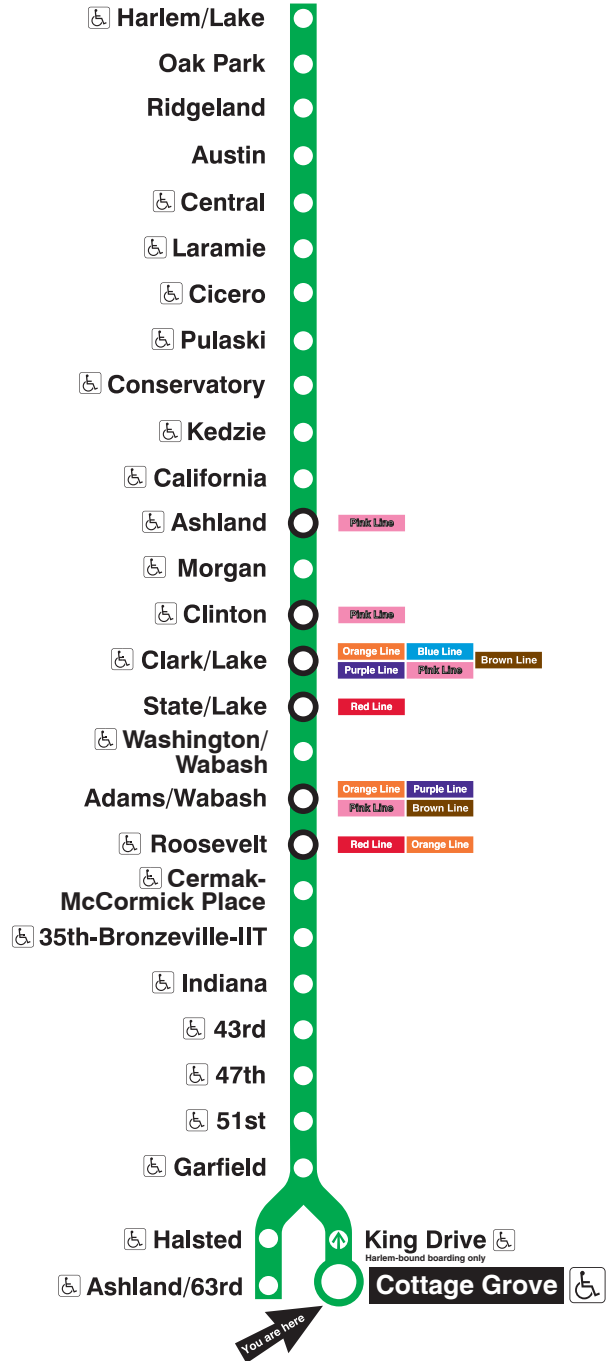

Green Line

Cottage Grove

Station Timetable

Green Line Trains

To Harlem/Lake

Weekdays		Saturdays		Sundays	
4:08am	first train	5:13am	first train	5:13am	first train
4:38am		5:43am		5:43am	
5:08am	5:38	6:13am	6:43	6:13am	6:43
6:02am	6:22 6:42	7:13am	7:39	7:13am	7:43
7:00am	7:15 7:30 7:45	8:03am	8:27 8:51	8:13am	8:43
8:00am	8:15 8:30 8:46	9:15am	9:39	9:13am	9:39
9:04am	9:24 9:44	10:03am	10:27 10:51	10:03am	10:27 10:51
10:04am	10:24 10:44	11:15am	11:39	11:15pm	11:39
11:04am	11:24 11:44	12:03pm	12:27 12:51	12:03am	12:27 12:51
12:04pm	12:24 12:44	1:15pm	1:39	1:15pm	1:39
1:04pm	1:24 1:44	2:01pm	2:21 2:41	2:03pm	2:27 2:51
2:04pm	2:24 2:44	3:01pm	3:21 3:41	3:15pm	3:39
3:04pm	3:23 3:38 3:53	4:01pm	4:21 4:41	4:03pm	4:27 4:51
4:08pm	4:23 4:38 4:53	5:01pm	5:21 5:41	5:15pm	5:39
5:08pm	5:24 5:43	6:01pm	6:21 6:41	6:03pm	6:27 6:51
6:03pm	6:23 6:43	7:03pm	7:27 6:51	7:15pm	7:39
7:03pm	7:23 7:43	8:15pm	8:39	8:03pm	8:30
8:03pm	8:23 8:43	9:03pm	9:27 9:51	9:00pm	9:30
9:03pm	9:27 9:51	10:15pm	10:39	10:00pm	10:30
10:15pm	10:39	11:03pm	11:30	11:00pm	11:30
11:03pm	11:30	12:00am	12:30	12:00am	12:30
12:00am	12:30				
1:00am	last train	1:00am	last train	1:00am	last train

Travel Information:

- Phone: 312-836-7000
- TTY: 312-836-4949
- Website: transitchicago.com

Customer Information:

- Phone: 1-888-YOUR-CTA (1-888-968-7282)
- TTY: 1-888-CTA-TTY1 (1-888-282-8891)
- Website: transitchicago.com

Train Tracker Real-Time Arrivals:

- For next train arrival times on your computer or smartphone, visit transitchicago.com/traintracker.
- For next train arrival times on your mobile phone, text CTATRAIN COTT to 41411.
- Message and data rates may apply. Check with your mobile carrier first.