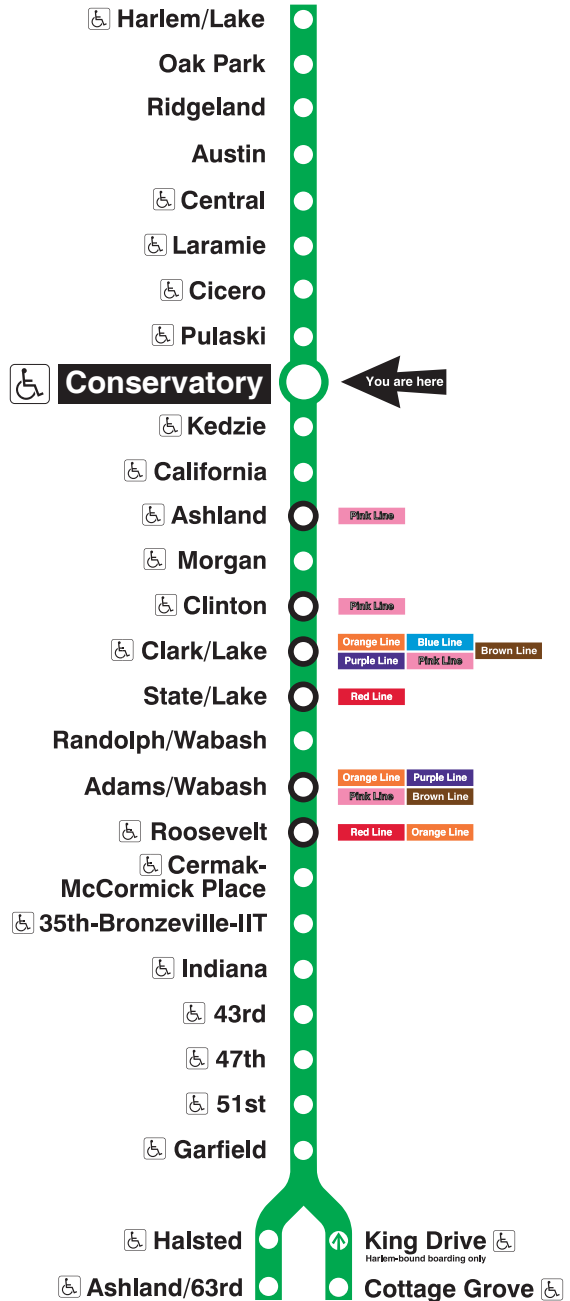

To Ashland/63rd - Cottage Grove

Trains alternate between Ashland/63rd and Cottage Grove

Weekdays		Saturdays		Sundays	
4:13am	first train to Cottage Grove	5:13am	first train to Cottage Grove	5:13am	first train to Cottage Grove
4:25am	first train to Ashland/63rd	5:28am	first train to Ashland/63rd	5:28am	first train to Ashland/63rd
4:37am	4:49	5:43am	5:58	5:43am	5:58
5:01am		6:10am		6:13am	6:28 6:43 6:58
5:10am				7:13am	7:28 7:43 7:58
	every 7 to 10 minutes until		every 10 to 12 minutes until		every 12 minutes until
10:00am		2:00pm			
	every 10 minutes until		every 10 minutes until		
3:00pm		6:00pm			
	every 7 to 12 minutes until		every 10 to 12 minutes until	7:10pm	
				7:28pm	7:43 7:58
10:10pm		10:10pm		8:13pm	8:28 8:43 8:58
10:28pm	10:43 10:58	10:28pm	10:43 10:58	9:13pm	9:28 9:43 9:58
11:13pm	11:28 11:43 11:58	11:13pm	11:28 11:43 11:58	10:13pm	10:28 10:43 10:58
12:13am	12:28 12:43	12:13am	12:28 12:43	11:13pm	11:28 11:43 11:58
12:58am	last train to Cottage Grove	12:58am	last train to Cottage Grove	12:13am	12:28 12:43
1:13am	last train to Ashland/63rd	1:13am	last train to Ashland/63rd	12:58am	last train to Cottage Grove
				1:13am	last train to Ashland/63rd

Travel Information:

- Phone: 312-836-7000
- TTY: 312-836-4949
- Website: transitchicago.com

Customer Information:

- Phone: 1-888-YOUR-CTA (1-888-968-7282)
- TTY: 1-888-CTA-TTY1 (1-888-282-8891)
- Website: transitchicago.com

Train Tracker Real-Time Arrivals:

- For next train arrival times on your computer or smartphone, visit transitchicago.com/traintracker.
- For next train arrival times on your mobile phone, text CTATRAIN CONS to 41411.