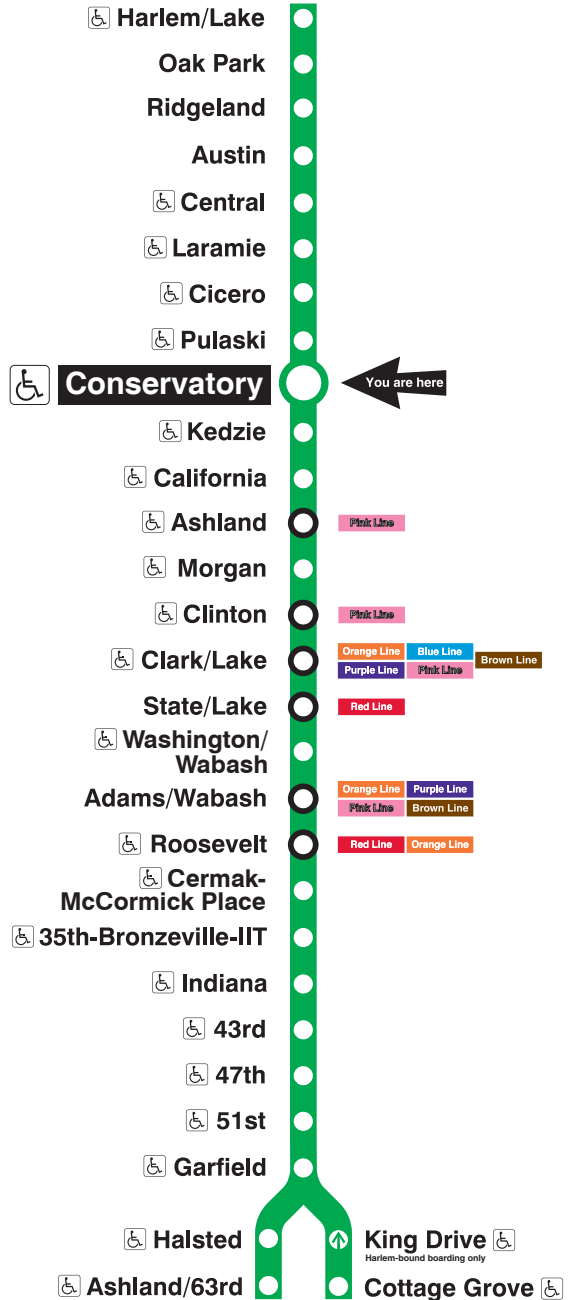

To Ashland/63rd - Cottage Grove

Trains alternate between Ashland/63rd and Cottage Grove

Weekdays	Saturdays	Sundays
4:13am first train to Cottage Grove	5:13am first train to Cottage Grove	5:13am first train to Cottage Grove
4:25am first train to Ashland/63rd	5:28am first train to Ashland/63rd	5:28am first train to Ashland/63rd
4:37am 4:49	5:43am 5:58	5:43am 5:58
5:01am 5:13	6:13am 6:25	6:13am 6:28 6:43 6:58
5:20am	6:35am	7:13am 7:28 7:43 7:58
every 7 to 10 minutes until	every 10 to 12 minutes until	8:13am 8:25 8:37 8:49
10:00am	2:00pm	9:00am
every 10 minutes until	every 10 minutes until	every 12 minutes until
3:00pm	6:00pm	
every 7 to 12 minutes until	every 10 to 12 minutes until	7:00pm
10:00pm	10:00pm	7:13pm 7:28 7:43 7:58
10:13pm 10:28 10:43 10:58	10:13pm 10:28 10:43 10:58	8:13pm 8:28 8:43 8:58
11:13pm 11:28 11:43 11:58	11:13pm 11:28 11:43 11:58	9:13pm 9:28 9:43 9:58
12:13am 12:28 12:43	12:13am 12:28 12:43	10:13pm 10:28 10:43 10:58
12:58am last train to Cottage Grove	12:58am last train to Cottage Grove	11:13pm 11:28 11:43 11:58
1:13am last train to Ashland/63rd	1:13am last train to Ashland/63rd	12:13am 12:28 12:43
		12:58am last train to Cottage Grove
		1:13am last train to Ashland/63rd

Travel Information:

- Phone: 312-836-7000
- TTY: 312-836-4949
- Website: transitchicago.com

Customer Information:

- Phone: 1-888-YOUR-CTA (1-888-968-7282)
- TTY: 1-888-CTA-TTY1 (1-888-282-8891)
- Website: transitchicago.com

Train Tracker Real-Time Arrivals:

1. For next train arrival times on your computer or smartphone, visit transitchicago.com/traintracker.
   - For next train arrival times on your mobile phone, text CTATRAIN CONS to 41411.
2. Message and data rates may apply. Check with your mobile carrier first.