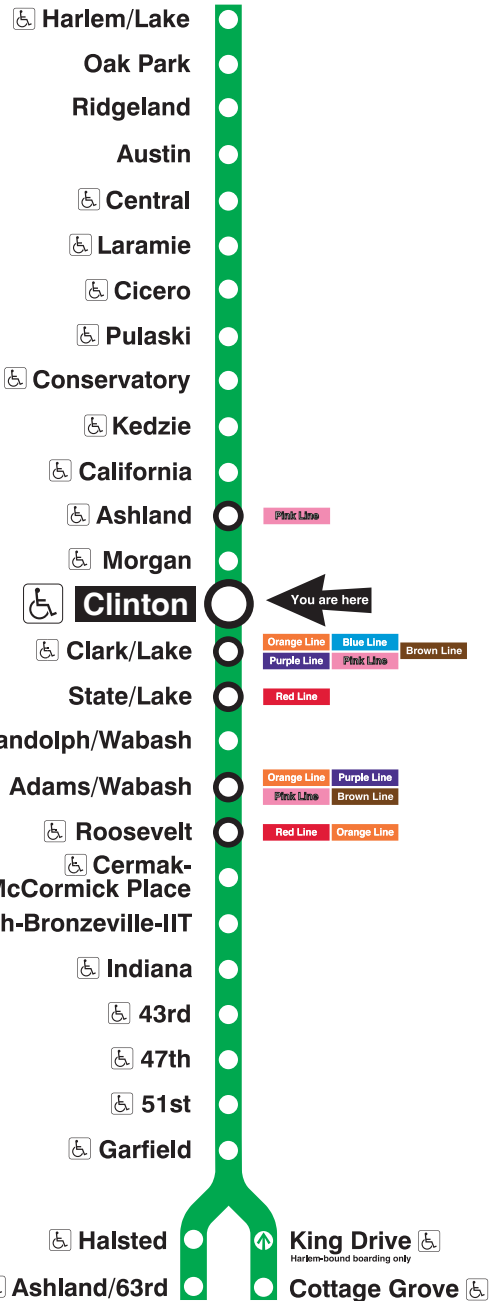

To Ashland/63rd - Cottage Grove

Trains alternate between Ashland/63rd and Cottage Grove

Weekdays	Saturdays	Sundays
4:24am first train to Cottage Grove	5:24am first train to Cottage Grove	5:24am first train to Cottage Grove
4:36am first train to Ashland/63rd	5:39am first train to Ashland/63rd	5:39am first train to Ashland/63rd
4:48am	5:54am	5:54am
5:00am 5:12	6:09am	6:09am 6:24 6:39 6:54
5:25am	6:25am	7:09am 7:24 7:39 7:54
every 7 to 10 minutes until	every 10 to 12 minutes until	every 12 minutes until
10:00am	2:00pm	8:09am
every 10 minutes until	every 10 minutes until	8:25am
4:00pm	6:00pm	7:25pm
every 7 to 12 minutes until	every 10 to 12 minutes until	7:39pm 7:54
10:25pm	10:25pm	8:09pm 8:24 8:39 8:54
10:39pm 10:54	10:39pm 10:54	9:09pm 9:24 9:39 9:54
11:09pm 11:24 11:39 11:54	11:09pm 11:24 11:39 11:54	10:09pm 10:24 10:39 10:54
12:09am 12:24 12:39 12:54	12:09am 12:24 12:39 12:54	11:09pm 11:24 11:39 11:54
1:09am last train to Cottage Grove	1:09am last train to Cottage Grove	12:09am 12:24 12:39 12:54
1:24am last train to Ashland/63rd	1:24am last train to Ashland/63rd	1:09am last train to Cottage Grove
		1:24am last train to Ashland/63rd

Travel Information:

- Phone: 312-836-7000
- TTY: 312-836-4949
- Website: transitchicago.com

Customer Information:

- Phone: 1-888-YOUR-CTA (1-888-968-7282)
- TTY: 1-888-CTA-TTY1 (1-888-282-8891)
- Website: transitchicago.com

Train Tracker Real-Time Arrivals:

- For next train arrival times on your computer or smartphone, visit transitchicago.com/traintracker.
- For next train arrival times on your mobile phone, text CTATRAIN CLIL to 41411.

eff. 04/17