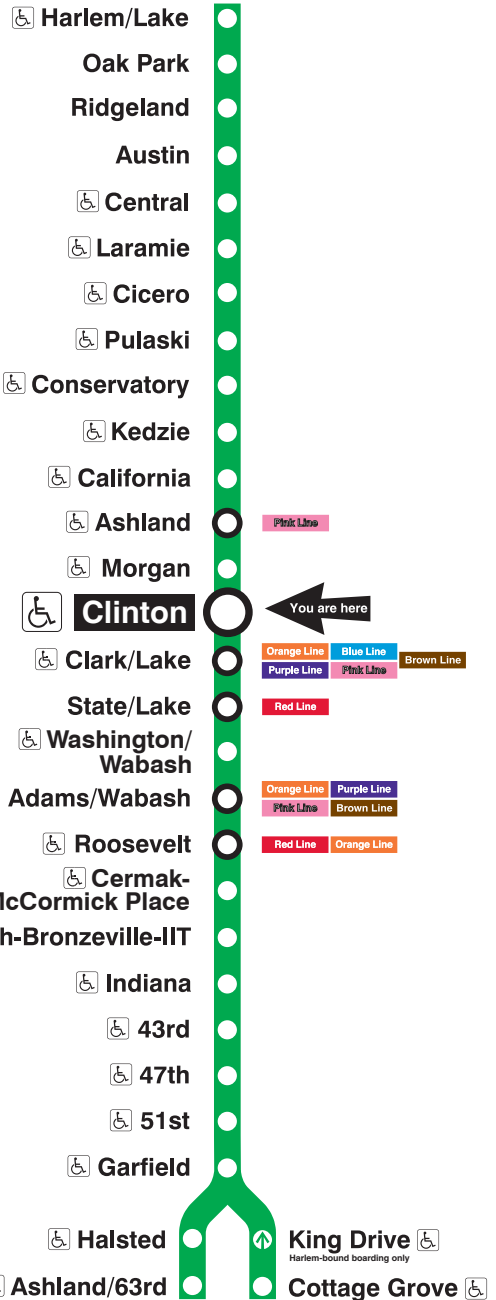

To Ashland/63rd - Cottage Grove

Trains alternate between Ashland/63rd and Cottage Grove

Weekdays		Saturdays		Sundays	
4:23am	first train to Cottage Grove	5:23am	first train to Cottage Grove	5:23am	first train to Cottage Grove
4:35am	first train to Ashland/63rd	5:38am	first train to Ashland/63rd	5:38am	first train to Ashland/63rd
4:47am	4:59	5:53am		5:53am	
5:11am	5:23	6:08am	6:23	6:08am	6:23 6:38 6:53
5:30am		6:35am		7:08am	7:23 7:38 7:53
	every 7 to 10 minutes until		every 10 to 12 minutes until	8:08am	8:23 8:35 8:47
10:00am		2:00pm		9:00am	
	every 10 minutes until		every 10 to 12 minutes until		
3:00pm		6:00pm		7:00pm	
	every 7 to 12 minutes until		every 10 to 12 minutes until	7:11pm	7:23 7:38 7:53
10:00pm		10:00pm		8:08pm	8:23 8:38 8:53
10:11pm	10:23 10:38 10:53	10:11pm	10:23 10:38 10:53	9:08pm	9:23 9:38 9:53
11:08pm	11:23 11:38 11:53	11:08pm	11:23 11:38 11:53	10:08pm	10:23 10:38 10:53
12:08am	12:23 12:38 12:53	12:08am	12:23 12:38 12:53	11:08pm	11:23 11:38 11:53
1:08am	last train to Cottage Grove	1:08am	last train to Cottage Grove	12:08am	12:23 12:38 12:53
1:23am	last train to Ashland/63rd	1:23am	last train to Ashland/63rd	1:08am	last train to Cottage Grove
				1:23am	last train to Ashland/63rd

Travel Information:

- Phone: 312-836-7000
- TTY: 312-836-4949
- Website: transitchicago.com

Customer Information:

- Phone: 1-888-YOUR-CTA (1-888-968-7282)
- TTY: 1-888-CTA-TTY1 (1-888-282-8891)
- Website: transitchicago.com

Train Tracker Real-Time Arrivals:

- For next train arrival times on your computer or smartphone, visit transitchicago.com/traintracker.
- For next train arrival times on your mobile phone, text CTATRAIN CLIL to 41411.
- Message and data rates may apply. Check with your mobile carrier first.