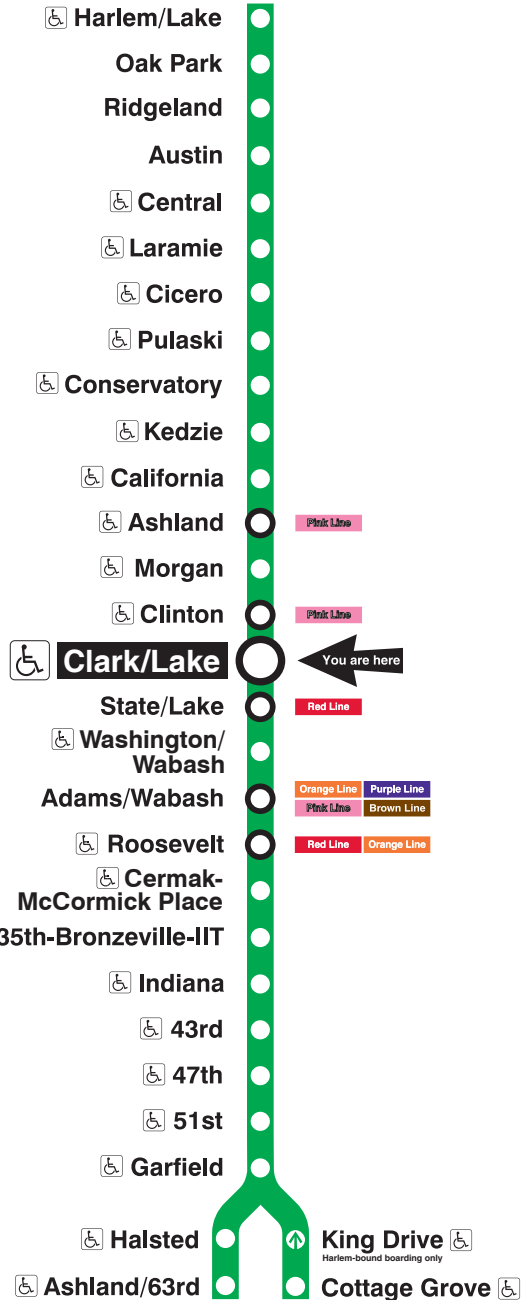

To Ashland/63rd - Cottage Grove

Trains alternate between Ashland/63rd and Cottage Grove

Weekdays	Saturdays	Sundays
4:26am first train to Cottage Grove	5:26am first train to Cottage Grove	5:26am first train to Cottage Grove
4:38am first train to Ashland/63rd	5:41am first train to Ashland/63rd	5:41am first train to Ashland/63rd
4:50am	5:56am	5:56am
5:02am 5:14	6:11am 6:26	6:11am 6:26 6:41 6:56
5:25am	6:35am	7:11am 7:26 7:41 7:56
		8:11am 8:26 8:38 8:50
		9:00am
10:00am	2:00pm	
every 7 to 10 minutes until	every 10 to 12 minutes until	every 12 minutes until
10:00am	6:00pm	
every 10 minutes until	every 10 to 12 minutes until	
3:00pm		
every 7 to 12 minutes until		
9:50pm	9:50pm	7:00pm
10:02pm 10:26 10:41 10:56	10:02pm 10:26 10:41 10:56	7:14pm 7:26 7:41 7:56
11:11pm 11:26 11:41 11:56	11:11pm 11:26 11:41 11:56	8:11pm 8:26 8:41 8:56
12:11am 12:26 12:41 12:56	12:11am 12:26 12:41 12:56	9:11pm 9:26 9:41 9:56
1:11am last train to Cottage Grove	1:11am last train to Cottage Grove	10:11pm 10:26 10:41 10:56
1:26am last train to Ashland/63rd	1:26am last train to Ashland/63rd	11:11pm 11:26 11:41 11:56
		12:11am 12:26 12:41 12:56
		1:11am last train to Cottage Grove
		1:26am last train to Ashland/63rd

Travel Information:

- Phone: 312-836-7000
- TTY: 312-836-4949
- Website: transitchicago.com

Customer Information:

- Phone: 1-888-YOUR-CTA (1-888-968-7282)
- TTY: 1-888-CTA-TTY1 (1-888-282-8891)
- Website: transitchicago.com

Train Tracker Real-Time Arrivals:

- For next train arrival times on your computer or smartphone, visit transitchicago.com/traintracker.
- For next train arrival times on your mobile phone, text CTATRAIN CLKL to 41411.
- Message and data rates may apply. Check with your mobile carrier first.