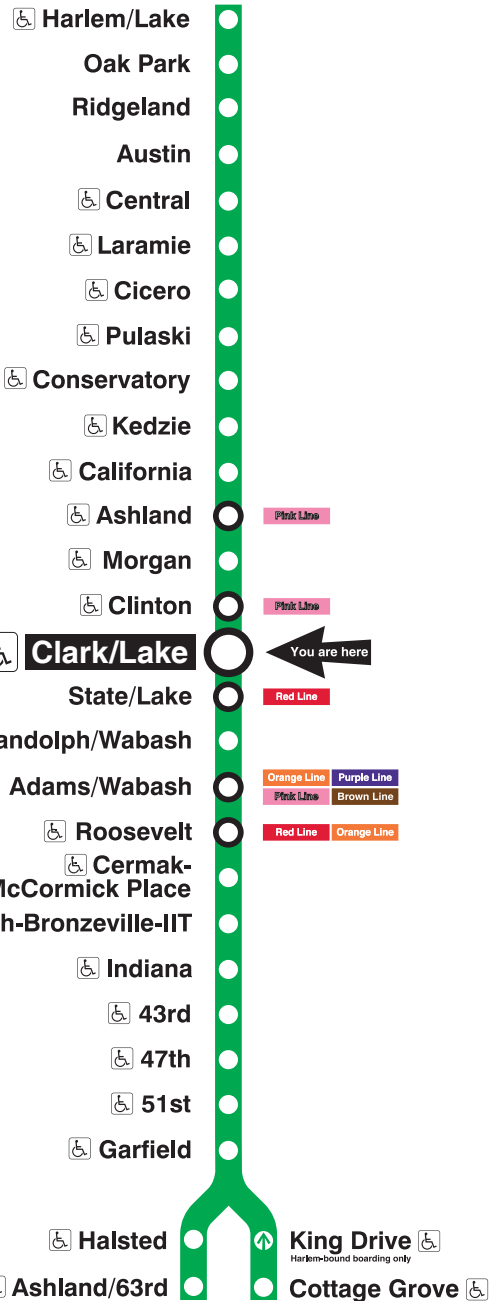

To Ashland/63rd - Cottage Grove

Trains alternate between Ashland/63rd and Cottage Grove

Weekdays	Saturdays	Sundays
4:26am first train to Cottage Grove	5:26am first train to Cottage Grove	5:26am first train to Cottage Grove
4:38am first train to Ashland/63rd	5:41am first train to Ashland/63rd	5:41am first train to Ashland/63rd
4:50am	5:56am	5:56am
5:02am 5:14 5:26	6:11am	6:11am 6:26 6:41 6:56
5:35am	6:25am	7:11am 7:26 7:41 7:56
every 7 to 10 minutes until	every 10 to 12 minutes until	every 12 minutes until
10:00am	2:00pm	
every 10 minutes until	every 10 minutes until	
3:00pm	6:00pm	
every 7 to 12 minutes until	every 10 to 12 minutes until	7:25pm
10:25pm	10:25pm	7:41pm 7:56
10:41pm 10:56	10:41pm 10:56	8:11pm 8:26 8:41 8:56
11:11pm 11:26 11:41 11:56	11:11pm 11:26 11:41 11:56	9:11pm 9:26 9:41 9:56
12:11am 12:26 12:41 12:56	12:11am 12:26 12:41 12:56	10:11pm 10:26 10:41 10:56
1:11am last train to Cottage Grove	1:11am last train to Cottage Grove	11:11pm 11:26 11:41 11:56
1:26am last train to Ashland/63rd	1:26am last train to Ashland/63rd	12:11am 12:26 12:41 12:56
		1:11am last train to Cottage Grove
		1:26am last train to Ashland/63rd

Travel Information:

- Phone: 312-836-7000
- TTY: 312-836-4949
- Website: transitchicago.com

Customer Information:

- Phone: 1-888-YOUR-CTA (1-888-968-7282)
- TTY: 1-888-CTA-TTY1 (1-888-282-8891)
- Website: transitchicago.com

Train Tracker Real-Time Arrivals:

1. For next train arrival times on your computer or smartphone, visit transitchicago.com/traintracker.
   - For next train arrival times on your mobile phone, text CTATRAIN CLKL to 41411.
2. Message and data rates may apply. Check with your mobile carrier first.