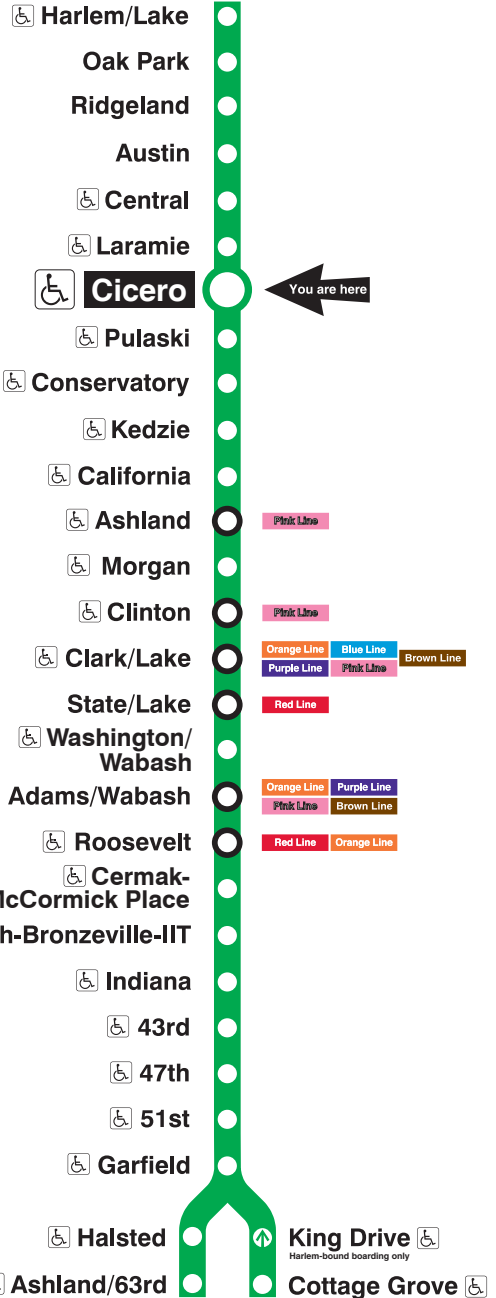

To Ashland/63rd - Cottage Grove

Trains alternate between Ashland/63rd and Cottage Grove

Weekdays		Saturdays		Sundays	
4:09am	first train to Cottage Grove	5:09am	first train to Cottage Grove	5:09am	first train to Cottage Grove
4:21am	first train to Ashland/63rd	5:24am	first train to Ashland/63rd	5:24am	first train to Ashland/63rd
4:33am	4:45 4:57	5:39am	5:54	5:39am	5:54
5:10am		6:10am		6:09am	6:24 6:39 6:54
	every 7 to 10 minutes until		every 12 minutes until	7:09am	7:24 7:39 7:54
10:00am		1:00pm		8:10am	
	every 10 minutes until		every 10 minutes until		
3:00pm		6:00pm			
	every 7 to 12 minutes until		every 12 minutes until		
9:55pm		9:55pm		6:55pm	
10:09pm	10:24 10:39 10:54	10:09pm	10:24 10:39 10:54	7:09pm	7:24 7:39 7:54
11:09pm	11:24 11:39 11:54	11:09pm	11:24 11:39 11:54	8:09pm	8:24 8:39 8:54
12:09am	12:24 12:39	12:09am	12:24 12:39	9:09pm	9:24 9:39 9:54
12:54am	last train to Cottage Grove	12:54am	last train to Cottage Grove	10:09pm	10:24 10:39 10:54
1:09am	last train to Ashland/63rd	1:09am	last train to Ashland/63rd	11:09pm	11:24 11:39 11:54
				12:09am	12:24 12:39
				12:54am	last train to Cottage Grove
				1:09am	last train to Ashland/63rd

Travel Information:

- Phone: 312-836-7000
- TTY: 312-836-4949
- Website: transitchicago.com

Customer Information:

- Phone: 1-888-YOUR-CTA (1-888-968-7282)
- TTY: 1-888-CTA-TTY1 (1-888-282-8891)
- Website: transitchicago.com

Train Tracker Real-Time Arrivals:

- For next train arrival times on your computer or smartphone, visit transitchicago.com/traintracker.
- For next train arrival times on your mobile phone, text CTATRAIN CIGG to 41411.
- Message and data rates may apply. Check with your mobile carrier first.