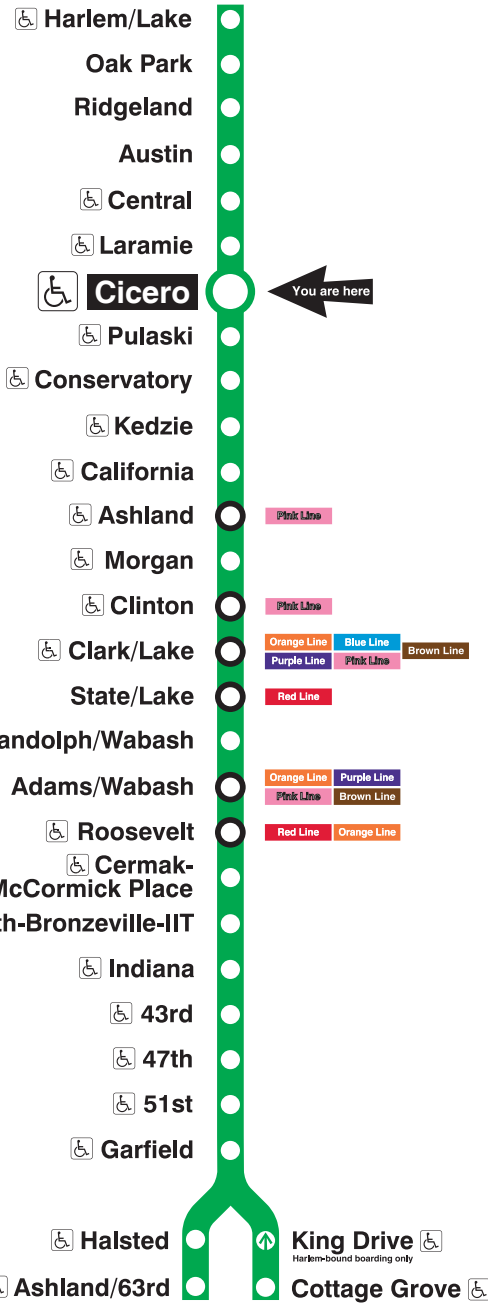

To Ashland/63rd - Cottage Grove

Trains alternate between Ashland/63rd and Cottage Grove

Weekdays	Saturdays	Sundays
4:10am first train to Cottage Grove	5:10am first train to Cottage Grove	5:10am first train to Cottage Grove
4:22am first train to Ashland/63rd	5:25am first train to Ashland/63rd	5:25am first train to Ashland/63rd
4:34am 4:46 4:58	5:40am 5:55	5:40am 5:55
5:10am	6:10am	6:10am 6:25 6:40 6:55
every 7 to 10 minutes until	every 12 minutes until	7:10am 7:25 7:40 7:55
10:00am	1:00pm	8:10am
every 10 minutes until	every 10 minutes until	every 12 minutes until
3:00pm	6:00pm	
every 7 to 12 minutes until	every 10 to 12 minutes until	
10:10pm	10:10pm	7:10pm
10:25pm 10:40 10:55	10:25pm 10:40 10:55	7:25pm 7:40 7:55
11:10pm 11:25 11:40 11:55	11:10pm 11:25 11:40 11:55	8:10pm 8:25 8:40 8:55
12:10am 12:25 12:40	12:10am 12:25 12:40	9:10pm 9:25 9:40 9:55
12:55am last train to Cottage Grove	12:55am last train to Cottage Grove	10:10pm 10:25 10:40 10:55
1:10am last train to Ashland/63rd	1:10am last train to Ashland/63rd	11:10pm 11:25 11:40 11:55
		12:10am 12:25 12:40
		12:55am last train to Cottage Grove
		1:10am last train to Ashland/63rd

Travel Information:

- Phone: 312-836-7000
- TTY: 312-836-4949
- Website: transitchicago.com

Customer Information:

- Phone: 1-888-YOUR-CTA (1-888-968-7282)
- TTY: 1-888-CTA-TTY1 (1-888-282-8891)
- Website: transitchicago.com

Train Tracker Real-Time Arrivals:

- For next train arrival times on your computer or smartphone, visit transitchicago.com/traintracker.
- For next train arrival times on your mobile phone, text CTATRAIN CIGC to 41411.
- Message and data rates may apply. Check with your mobile carrier first.