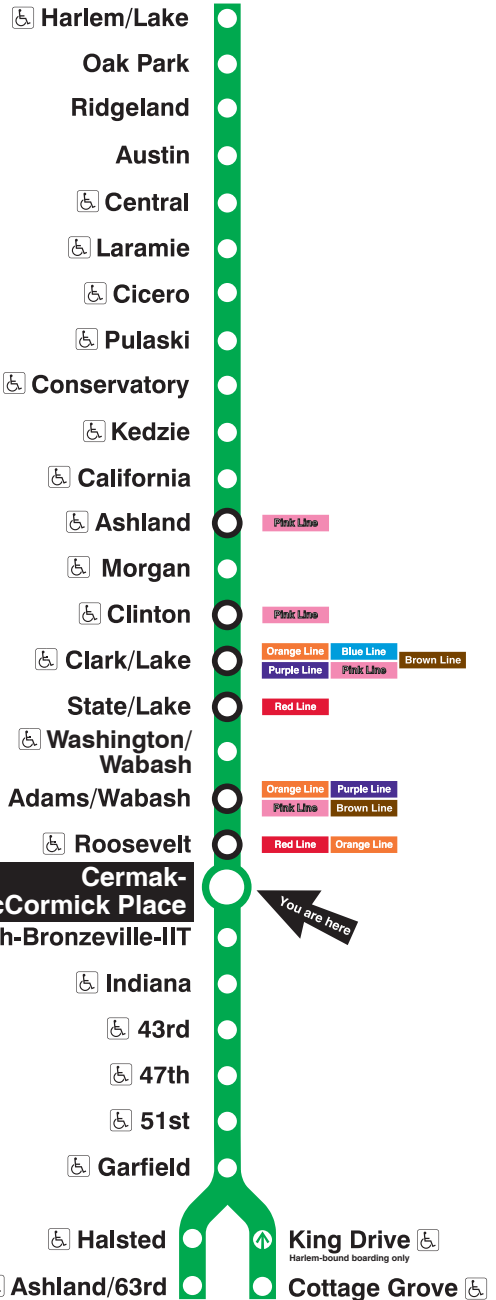

To Ashland/63rd - Cottage Grove

Trains alternate between Ashland/63rd and Cottage Grove

Weekdays	Saturdays	Sundays
4:35am first train to Cottage Grove	5:35am first train to Cottage Grove	5:35am first train to Cottage Grove
4:47am first train to Ashland/63rd	5:50am first train to Ashland/63rd	5:50am first train to Ashland/63rd
4:59am	6:05am 6:20 6:35	6:05am 6:20 6:35 6:50
5:11am 5:23 5:35 5:46	6:45am	7:05am 7:20 7:35 7:50
5:55am		8:05am 8:20 8:35
every 7 to 10 minutes until 10:00am	every 10 to 12 minutes until 2:00pm	8:45am
every 10 minutes until 4:00pm	every 10 minutes until 6:00pm	every 12 minutes until 7:00pm
every 7 to 12 minutes until 10:00pm	every 10 to 12 minutes until 10:00pm	7:11pm 7:23 7:35 7:50
10:11pm 10:23 10:35 10:50	10:11pm 10:23 10:35 10:50	8:05pm 8:20 8:35 8:50
11:05pm 11:20 11:35 11:50	11:05pm 11:20 11:35 11:50	9:05pm 9:20 9:35 9:50
12:05am 12:20 12:35 12:50	12:05am 12:20 12:35 12:50	10:05pm 10:20 10:35 10:50
1:05am	1:05am	11:05pm 11:20 11:35 11:50
1:20am last train to Cottage Grove	1:20am last train to Cottage Grove	12:05am 12:20 12:35 12:50
1:35am last train to Ashland/63rd	1:35am last train to Ashland/63rd	1:05am
		1:20am last train to Cottage Grove
		1:35am last train to Ashland/63rd

Travel Information:

- Phone: 312-836-7000
- TTY: 312-836-4949
- Website: transitchicago.com

Customer Information:

- Phone: 1-888-YOUR-CTA (1-888-968-7282)
- TTY: 1-888-CTA-TTY1 (1-888-282-8891)
- Website: transitchicago.com

Train Tracker Real-Time Arrivals:

- For next train arrival times on your computer or smartphone, visit transitchicago.com/traintracker.
- For next train arrival times on your mobile phone, text CTATRAIN CRMC to 41411.
- Message and data rates may apply. Check with your mobile carrier first.