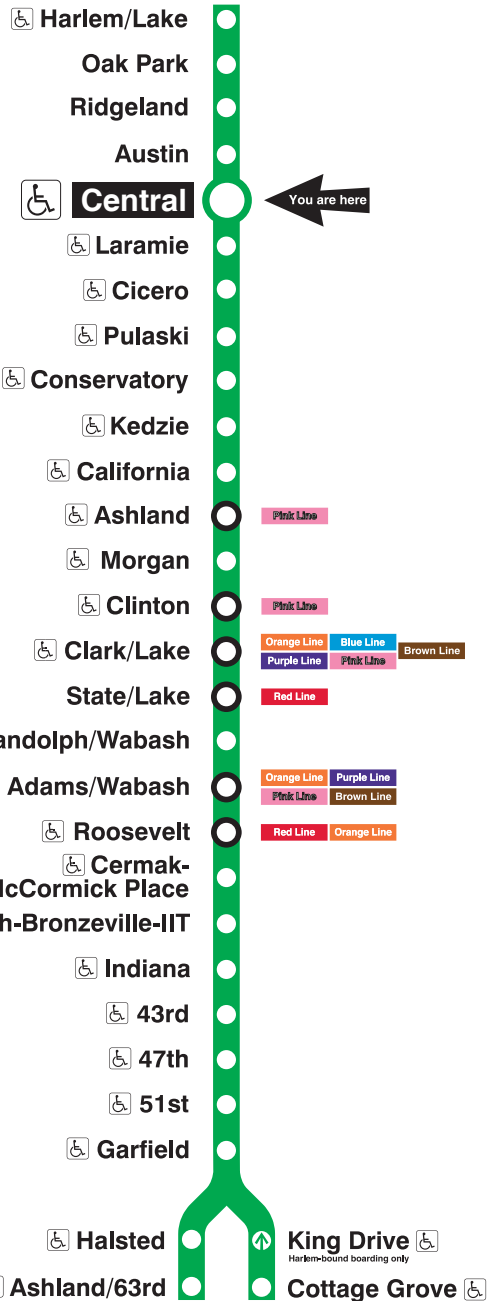

To Ashland/63rd - Cottage Grove

Trains alternate between Ashland/63rd and Cottage Grove

Weekdays	Saturdays	Sundays
4:06am first train to Cottage Grove	5:06am first train to Cottage Grove	5:06am first train to Cottage Grove
4:18am first train to Ashland/63rd	5:21am first train to Ashland/63rd	5:21am first train to Ashland/63rd
4:30am 4:42 4:54	5:36am 5:51	5:36am 5:51
5:05am	6:05am	6:06am 6:21 6:36 6:51
every 7 to 10 minutes until	every 12 minutes until	7:06am 7:21 7:36 7:51
9:00am	1:00pm	8:05am
every 10 minutes until	every 10 minutes until	every 12 minutes until
3:00pm	6:00pm	
every 7 to 12 minutes until	every 12 minutes until	7:05pm
10:05pm	9:55pm	7:21pm 7:36 7:51
10:21pm 10:36 10:51	10:06pm 10:21 10:36 10:51	8:06pm 8:21 8:36 8:51
11:06pm 11:21 11:36 11:51	11:06pm 11:21 11:36 11:51	9:06pm 9:21 9:36 9:51
12:06am 12:21 12:36	12:06am 12:21 12:36	10:06pm 10:21 10:36 10:51
12:51am last train to Cottage Grove	12:51am last train to Cottage Grove	11:06pm 11:21 11:36 11:51
1:06am last train to Ashland/63rd	1:06am last train to Ashland/63rd	12:06am 12:21 12:36
		12:51am last train to Cottage Grove
		1:06am last train to Ashland/63rd

Travel Information:

- Phone: 312-836-7000
- TTY: 312-836-4949
- Website: transitchicago.com

Customer Information:

- Phone: 1-888-YOUR-CTA (1-888-968-7282)
- TTY: 1-888-CTA-TTY1 (1-888-282-8891)
- Website: transitchicago.com

Train Tracker Real-Time Arrivals:

- For next train arrival times on your computer or smartphone, visit transitchicago.com/traintracker.
- For next train arrival times on your mobile phone, text CTATRAIN CENG to 41411.

eff. 04/17