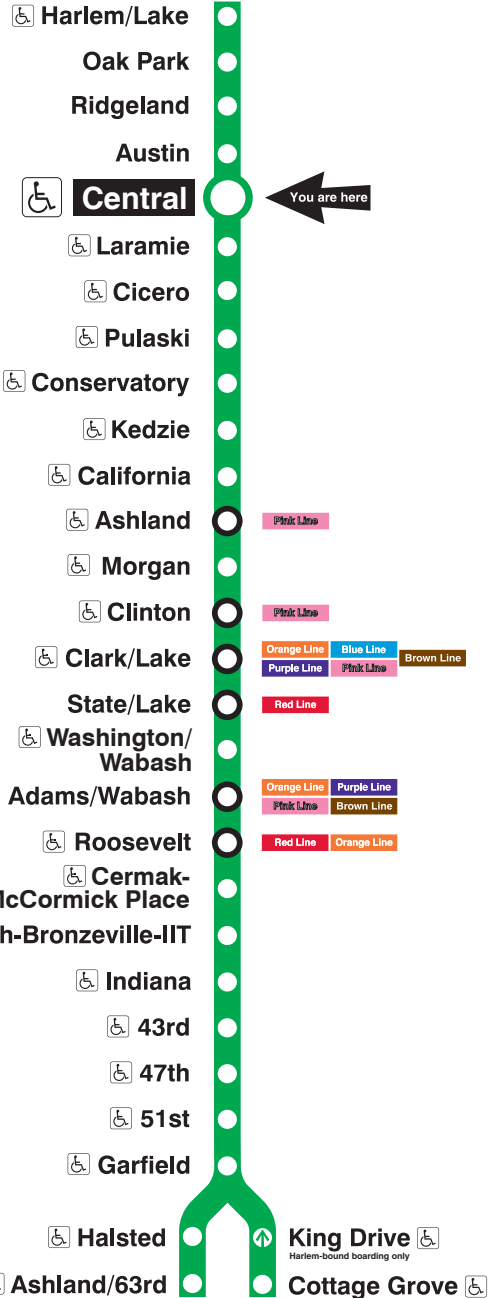

To Ashland/63rd - Cottage Grove

Trains alternate between Ashland/63rd and Cottage Grove

Weekdays	Saturdays	Sundays
4:06am first train to Cottage Grove	5:06am first train to Cottage Grove	5:06am first train to Cottage Grove
4:18am first train to Ashland/63rd	5:21am first train to Ashland/63rd	5:21am first train to Ashland/63rd
4:30am 4:42 4:54	5:36am 5:51	5:36am 5:51
5:05am	6:05am	6:06am 6:21 6:36 6:51
every 7 to 10 minutes until	every 12 minutes until	7:06am 7:21 7:36 7:51
9:00am	1:00pm	8:05am
every 10 minutes until	every 10 minutes until	
3:00pm	6:00pm	
every 7 to 12 minutes until	every 12 minutes until	
9:55pm	9:55pm	6:55pm
10:06pm 10:21 10:36 10:51	10:06pm 10:21 10:36 10:51	7:06pm 7:21 7:36 7:51
11:06pm 11:21 11:36 11:51	11:06pm 11:21 11:36 11:51	8:06pm 8:21 8:36 8:51
12:06am 12:21 12:36	12:06am 12:21 12:36	9:06pm 9:21 9:36 9:51
12:51am last train to Cottage Grove	12:51am last train to Cottage Grove	10:06pm 10:21 10:36 10:51
1:06am last train to Ashland/63rd	1:06am last train to Ashland/63rd	11:06pm 11:21 11:36 11:51
		12:06am 12:21 12:36
		12:51am last train to Cottage Grove
		1:06am last train to Ashland/63rd

Travel Information:

- Phone: 312-836-7000
- TTY: 312-836-4949
- Website: transitchicago.com

Customer Information:

- Phone: 1-888-YOUR-CTA (1-888-968-7282)
- TTY: 1-888-CTA-TTY1 (1-888-282-8891)
- Website: transitchicago.com

Train Tracker Real-Time Arrivals:

1. For next train arrival times on your computer or smartphone, visit transitchicago.com/traintracker.
   - For next train arrival times on your mobile phone, text CTATRAIN CENG to 41411.
2. Message and data rates may apply. Check with your mobile carrier first.