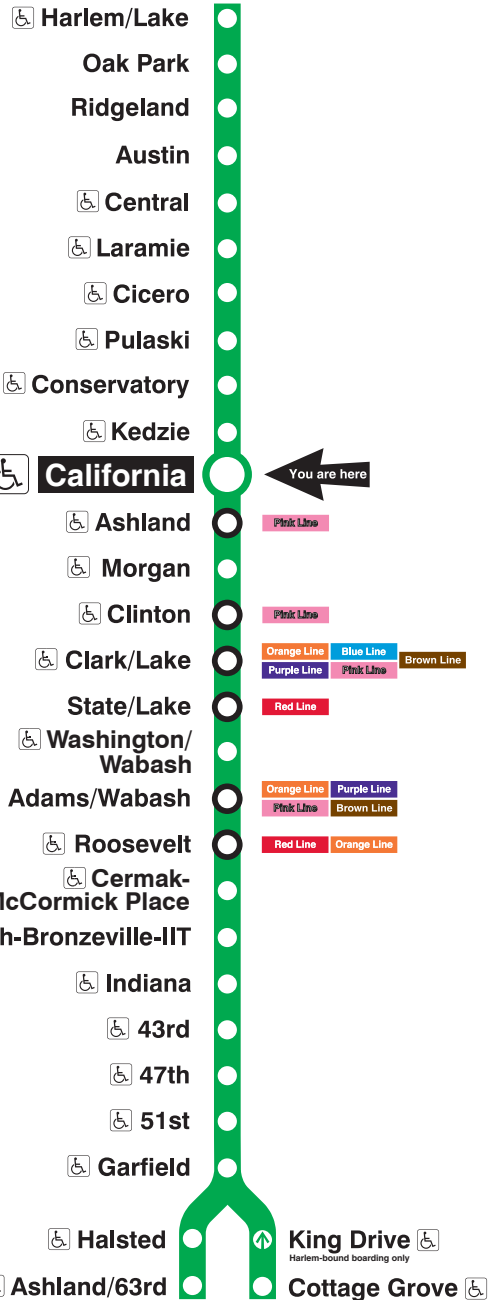

To Ashland/63rd - Cottage Grove

Trains alternate between Ashland/63rd and Cottage Grove

Weekdays	Saturdays	Sundays
4:16am first train to Cottage Grove	5:16am first train to Cottage Grove	5:16am first train to Cottage Grove
4:28am first train to Ashland/63rd	5:31am first train to Ashland/63rd	5:31am first train to Ashland/63rd
4:40am 4:52	5:46am	5:46am
5:04am 5:16	6:01am 6:16	6:01am 6:16 6:31 6:46
5:25am	6:25am	7:01am 7:16 7:31 7:46
every 7 to 10 minutes until 10:00am	every 10 to 12 minutes until 2:00pm	8:01am 8:16 8:28 8:40
every 10 minutes until 3:00pm	every 10 minutes until 6:00pm	8:50am
every 7 to 12 minutes until 9:50pm	every 10 to 12 minutes until 9:50pm	6:50pm
10:04pm 10:16 10:31 10:46	10:04pm 10:16 10:31 10:46	7:04pm 7:16 7:31 7:46
11:01pm 11:16 11:31 11:46	11:01pm 11:16 11:31 11:46	8:01pm 8:16 8:31 8:46
12:01am 12:16 12:31 12:46	12:01am 12:16 12:31 12:46	9:01pm 9:16 9:31 9:46
1:01am last train to Cottage Grove	1:01am last train to Cottage Grove	10:01pm 10:16 10:31 10:46
1:16am last train to Ashland/63rd	1:16am last train to Ashland/63rd	11:01pm 11:16 11:31 11:46
		12:01am 12:16 12:31 12:46
		1:01am last train to Cottage Grove
		1:16am last train to Ashland/63rd

Travel Information:

- Phone: 312-836-7000
- TTY: 312-836-4949
- Website: transitchicago.com

Customer Information:

- Phone: 1-888-YOUR-CTA (1-888-968-7282)
- TTY: 1-888-CTA-TTY1 (1-888-282-8891)
- Website: transitchicago.com

Train Tracker Real-Time Arrivals:

- For next train arrival times on your computer or smartphone, visit transitchicago.com/traintracker.
- For next train arrival times on your mobile phone, text CTATRAINCALG to 41411.
- Message and data rates may apply. Check with your mobile carrier first.