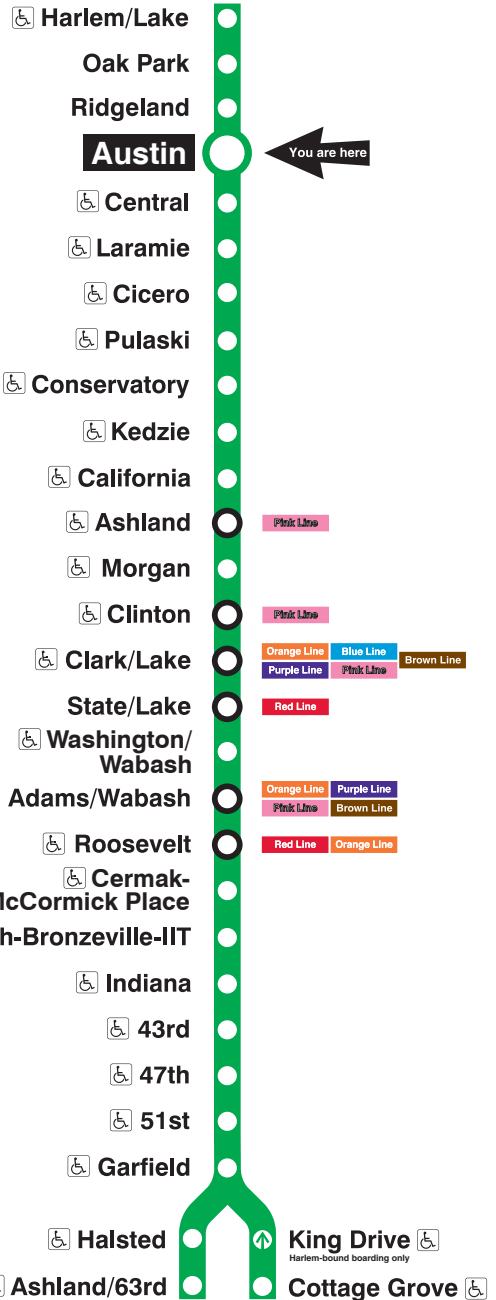

To Ashland/63rd - Cottage Grove

Trains alternate between Ashland/63rd and Cottage Grove

Weekdays	Saturdays	Sundays
4:04am first train to Cottage Grove	5:04am first train to Cottage Grove	5:04am first train to Cottage Grove
4:16am first train to Ashland/63rd	5:19am first train to Ashland/63rd	5:19am first train to Ashland/63rd
4:28am 4:40 4:52	5:34am 5:49	5:34am 5:49
5:05am	6:05am	6:04am 6:19 6:34 6:49
every 7 to 10 minutes until 9:00am	every 12 minutes until 1:00pm	every 12 minutes until 7:04am 7:19 7:34 7:49
every 10 minutes until 3:00pm	every 10 minutes until 6:00pm	8:05am
every 7 to 12 minutes until 9:50pm	every 12 minutes until 9:50pm	8:50pm
10:04pm 10:19 10:34 10:49	10:04pm 10:19 10:34 10:49	7:04pm 7:19 7:34 7:49
11:04pm 11:19 11:34 11:49	11:04pm 11:19 11:34 11:49	8:04pm 8:19 8:34 8:49
12:04am 12:19 12:34	12:04am 12:19 12:34	9:04pm 9:19 9:34 9:49
12:49am last train to Cottage Grove	12:49am last train to Cottage Grove	10:04pm 10:19 10:34 10:49
1:04am last train to Ashland/63rd	1:04am last train to Ashland/63rd	11:04pm 11:19 11:34 11:49

Travel Information:

- Phone: 312-836-7000
- TTY: 312-836-4949
- Website: transitchicago.com

Customer Information:

- Phone: 1-888-YOUR-CTA (1-888-968-7282)
- TTY: 1-888-CTA-TTY1 (1-888-282-8891)
- Website: transitchicago.com

Train Tracker Real-Time Arrivals:

- For next train arrival times on your computer or smartphone, visit transitchicago.com/traintracker.
- For next train arrival times on your mobile phone, text CTATRINAUSG to 41411.
- Message and data rates may apply. Check with your mobile carrier first.