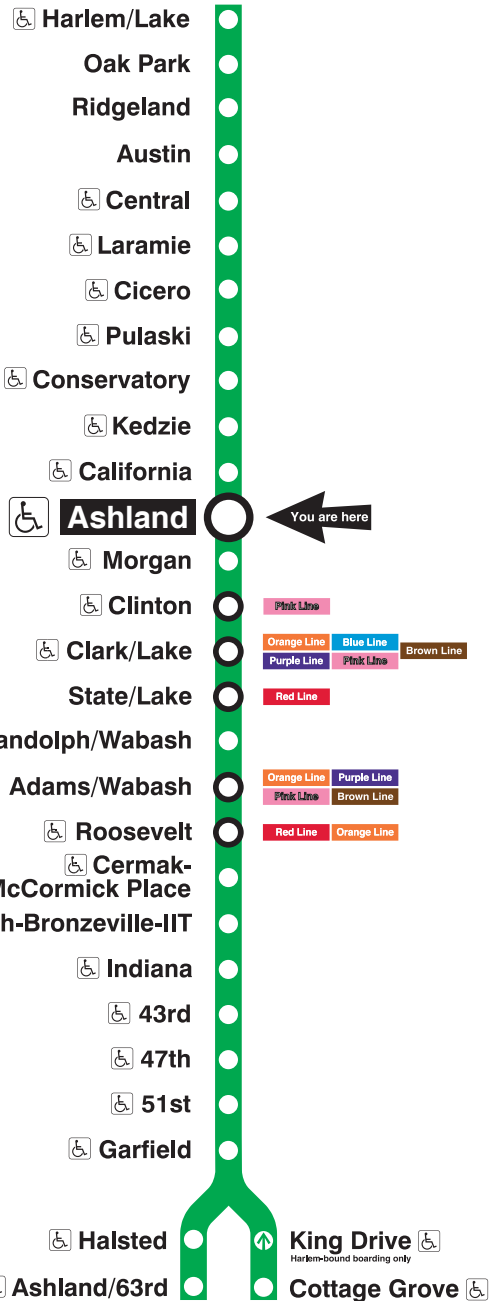

To Ashland/63rd - Cottage Grove

Trains alternate between Ashland/63rd and Cottage Grove

Weekdays	Saturdays	Sundays
4:20am first train to Cottage Grove	5:20am first train to Cottage Grove	5:20am first train to Cottage Grove
4:32am first train to Ashland/63rd	5:35am first train to Ashland/63rd	5:35am first train to Ashland/63rd
4:44am 4:56	5:50am	5:50am
5:08am	6:05am	6:05am 6:20 6:35 6:50
5:20am	6:20am	7:05am 7:20 7:35 7:50
every 7 to 10 minutes until	every 10 to 12 minutes until	8:05am
10:00am	2:00pm	8:20am
every 10 minutes until	every 10 minutes until	7:20pm
3:00pm	6:00pm	7:35pm 7:50
every 7 to 12 minutes until	every 10 to 12 minutes until	8:05pm 8:20 8:35 8:50
10:20pm	10:20pm	9:05pm 9:20 9:35 9:50
10:35pm 10:50	10:35pm 10:50	10:05pm 10:20 10:35 10:50
11:05pm 11:20 11:35 11:50	11:05pm 11:20 11:35 11:50	11:05pm 11:20 11:35 11:50
12:05am 12:20 12:35 12:50	12:05am 12:20 12:35 12:50	12:05am 12:20 12:35 12:50
1:05am last train to Cottage Grove	1:05am last train to Cottage Grove	1:05am last train to Cottage Grove
1:20am last train to Ashland/63rd	1:20am last train to Ashland/63rd	1:20am last train to Ashland/63rd

Travel Information:

- Phone: 312-836-7000
- TTY: 312-836-4949
- Website: transitchicago.com

Customer Information:

- Phone: 1-888-YOUR-CTA (1-888-968-7282)
- TTY: 1-888-CTA-TTY1 (1-888-282-8891)
- Website: transitchicago.com

Train Tracker Real-Time Arrivals:

- For next train arrival times on your computer or smartphone, visit transitchicago.com/traintracker.
- For next train arrival times on your mobile phone, text CTATRAIN ASHL to 41411.

eff. 04/17