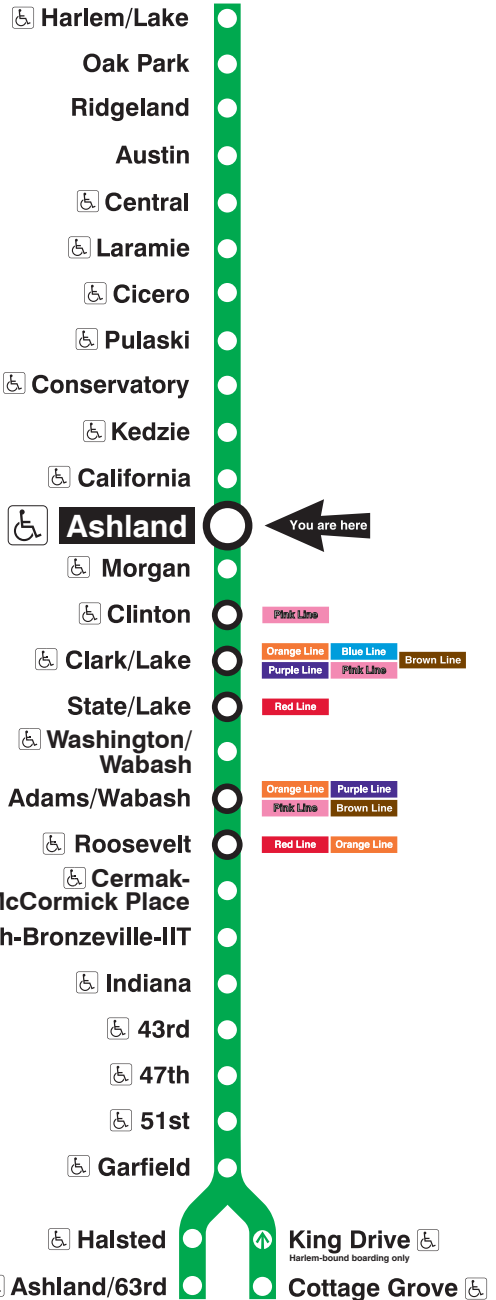

To Ashland/63rd - Cottage Grove

Trains alternate between Ashland/63rd and Cottage Grove

Weekdays	Saturdays	Sundays
4:19am first train to Cottage Grove	5:19am first train to Cottage Grove	5:19am first train to Cottage Grove
4:31am first train to Ashland/63rd	5:34am first train to Ashland/63rd	5:34am first train to Ashland/63rd
4:43am 4:55	5:49am	5:49am
5:07am 5:19	6:04am 6:19	6:04am 6:19 6:34 6:49
5:30am	6:30am	7:04am 7:19 7:34 7:49
every 7 to 10 minutes until	every 10 to 12 minutes until	8:04am 8:19 8:31 8:43
10:00am	2:00pm	8:55pm
every 10 minutes until	every 10 minutes until	7:07pm 7:19 7:34 7:49
3:00pm	6:00pm	8:04pm 8:19 8:34 8:49
every 7 to 12 minutes until	every 10 to 12 minutes until	9:04pm 9:19 9:34 9:49
9:55pm	10:07pm	10:04pm 10:19 10:34 10:49
10:07pm 10:19 10:34 10:49	11:04pm 11:19 11:34 11:49	11:04pm 11:19 11:34 11:49
11:04pm 11:19 11:34 11:49	12:04am 12:19 12:34 12:49	12:04am 12:19 12:34 12:49
12:04am 12:19 12:34 12:49	1:04am last train to Cottage Grove	1:04am last train to Cottage Grove
1:04am last train to Cottage Grove	1:19am last train to Ashland/63rd	1:19am last train to Ashland/63rd
1:19am last train to Ashland/63rd		

Travel Information:

- Phone: 312-836-7000
- TTY: 312-836-4949
- Website: transitchicago.com

Customer Information:

- Phone: 1-888-YOUR-CTA (1-888-968-7282)
- TTY: 1-888-CTA-TTY1 (1-888-282-8891)
- Website: transitchicago.com

Train Tracker Real-Time Arrivals:

- For next train arrival times on your computer or smartphone, visit transitchicago.com/traintracker.
- For next train arrival times on your mobile phone, text CTATRAIN ASHL to 41411.
- Message and data rates may apply. Check with your mobile carrier first.