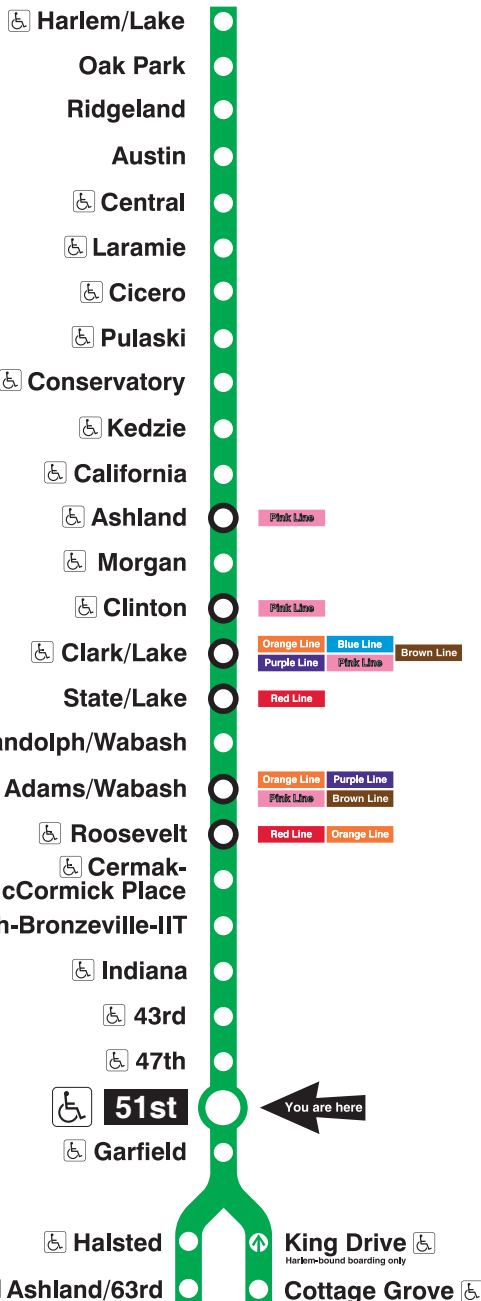

To Ashland/63rd - Cottage Grove

Trains alternate between Ashland/63rd and Cottage Grove

Weekdays	Saturdays	Sundays
4:47am first train to Cottage Grove	5:47am first train to Cottage Grove	5:47am first train to Cottage Grove
4:59am first train to Ashland/63rd	6:02am first train to Ashland/63rd	6:02am first train to Ashland/63rd
5:11am 5:23 5:35 5:47 5:58	6:17am 6:32	6:17am 6:32 6:47
6:05am	6:45am	7:02am 7:17 7:32 7:47
every 7 to 10 minutes until	every 10 to 12 minutes until	8:02am 8:17 8:32
10:00am	2:00pm	8:45am
every 10 minutes until	every 10 minutes until	7:45pm
4:00pm	6:00pm	8:02pm 8:17 8:32 8:47
every 7 to 12 minutes until	every 10 to 12 minutes until	9:02pm 9:17 9:32 9:47
10:35pm	10:35pm	10:02pm 10:17 10:32 10:47
10:47pm	10:47pm	11:02pm 11:17 11:32 11:47
11:02pm 11:17 11:32 11:47	11:02pm 11:17 11:32 11:47	12:02am 12:17 12:32 12:47
12:02am 12:17 12:32 12:47	12:02am 12:17 12:32 12:47	1:02am 1:17
1:02am 1:17	1:02am 1:17	1:32am last train to Cottage Grove
1:32am last train to Cottage Grove	1:32am last train to Cottage Grove	1:47am last train to Ashland/63rd
1:47am last train to Ashland/63rd	1:47am last train to Ashland/63rd	

Travel Information:

- Phone: 312-836-7000
- TTY: 312-836-4949
- Website: transitchicago.com

Customer Information:

- Phone: 1-888-YOUR-CTA (1-888-968-7282)
- TTY: 1-888-CTA-TTY1 (1-888-282-8891)
- Website: transitchicago.com

Train Tracker Real-Time Arrivals:

1. For next train arrival times on your computer or smartphone, visit transitchicago.com/traintracker.
   - For next train arrival times on your mobile phone, text CTATRAIN 51ST to 41411.
2. Message and data rates may apply. Check with your mobile carrier first.

eff. 04/17