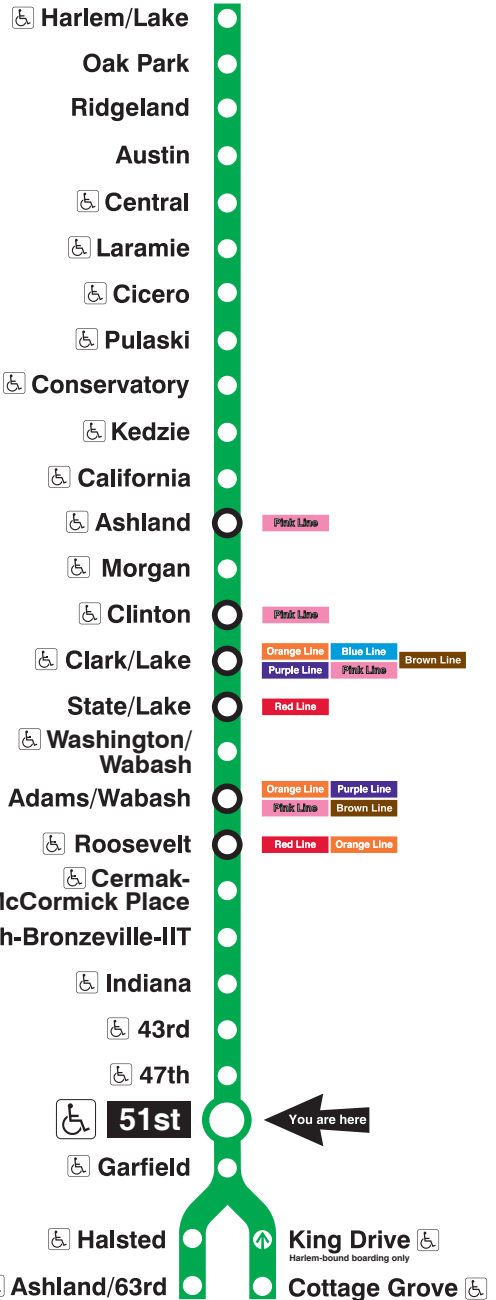

To Ashland/63rd - Cottage Grove

Trains alternate between Ashland/63rd and Cottage Grove

Weekdays	Saturdays	Sundays
4:47am first train to Cottage Grove	5:47am first train to Cottage Grove	5:47am first train to Cottage Grove
4:59am first train to Ashland/63rd	6:02am first train to Ashland/63rd	6:02am first train to Ashland/63rd
5:11am 5:23 5:35 5:47 5:58	6:17am 6:32 6:47	6:17am 6:32 6:47
6:05am	6:55am	7:02am 7:17 7:32 7:47
every 7 to 10 minutes until	every 10 to 12 minutes until	8:02am 8:17 8:32 8:47
10:00am	2:00pm	8:55am
every 10 minutes until	every 10 minutes until	
4:00pm	6:00pm	
every 7 to 12 minutes until	every 10 to 12 minutes until	7:00pm
10:00pm	10:00pm	7:11pm 7:23 7:35 7:47
10:11pm 10:23 10:35 10:47	10:11pm 10:23 10:35 10:47	8:02pm 8:17 8:32 8:47
11:02pm 11:17 11:32 11:47	11:02pm 11:17 11:32 11:47	9:02pm 9:17 9:32 9:47
12:02am 12:17 12:32 12:47	12:02am 12:17 12:32 12:47	10:02pm 10:17 10:32 10:47
1:02am 1:17	1:02am 1:17	11:02pm 11:17 11:32 11:47
1:32am last train to Cottage Grove	1:32am last train to Cottage Grove	12:02am 12:17 12:32 12:47
1:47am last train to Ashland/63rd	1:47am last train to Ashland/63rd	1:02am 1:17
		1:32am last train to Cottage Grove
		1:47am last train to Ashland/63rd

Travel Information:

- Phone: 312-836-7000
- TTY: 312-836-4949
- Website: transitchicago.com

Customer Information:

- Phone: 1-888-YOUR-CTA (1-888-968-7282)
- TTY: 1-888-CTA-TTY1 (1-888-282-8891)
- Website: transitchicago.com

Train Tracker Real-Time Arrivals:

- For next train arrival times on your computer or smartphone, visit transitchicago.com/traintracker.
- For next train arrival times on your mobile phone, text CTATRAIN 51ST to 41411.
- Message and data rates may apply. Check with your mobile carrier first.