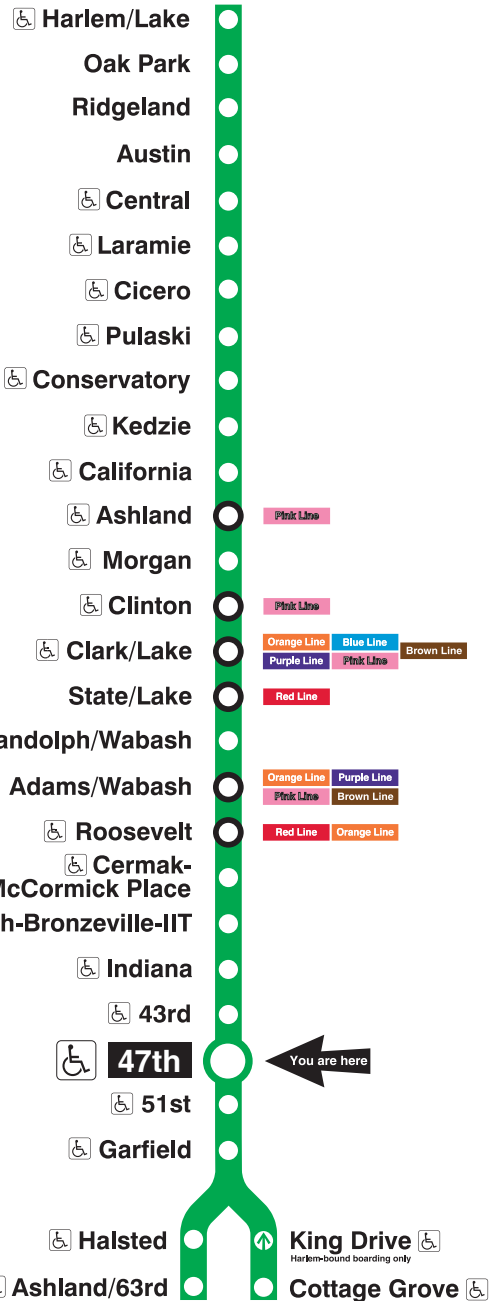

To Ashland/63rd - Cottage Grove

Trains alternate between Ashland/63rd and Cottage Grove

Weekdays	Saturdays	Sundays
4:45am first train to Cottage Grove	5:45am first train to Cottage Grove	5:45am first train to Cottage Grove
4:57am first train to Ashland/63rd	6:00am first train to Ashland/63rd	6:00am first train to Ashland/63rd
5:09am 5:21 5:33 5:45 5:56	6:15am 6:30	6:15am 6:30 6:45
6:05am	6:45am	7:00am 7:15 7:30 7:45
every 7 to 10 minutes until	every 10 to 12 minutes until	8:00am 8:15 8:30
10:00am	2:00pm	8:45am
every 10 minutes until	every 10 minutes until	7:45pm
4:00pm	6:00pm	8:00pm 8:15 8:30 8:45
every 7 to 12 minutes until	every 10 to 12 minutes until	9:00pm 9:15 9:30 9:45
10:45pm	10:45pm	10:00pm 10:15 10:30 10:45
11:00pm 11:15 11:30 11:45	11:00pm 11:15 11:30 11:45	11:00pm 11:15 11:30 11:45
12:00am 12:15 12:30 12:45	12:00am 12:15 12:30 12:45	12:00am 12:15 12:30 12:45
1:00am 1:15	1:00am 1:15	1:00am 1:15
1:30am last train to Cottage Grove	1:30am last train to Cottage Grove	1:30am last train to Cottage Grove
1:45am last train to Ashland/63rd	1:45am last train to Ashland/63rd	1:45am last train to Ashland/63rd

Travel Information:

- Phone: 312-836-7000
- TTY: 312-836-4949
- Website: transitchicago.com

Customer Information:

- Phone: 1-888-YOUR-CTA (1-888-968-7282)
- TTY: 1-888-CTA-TTY1 (1-888-282-8891)
- Website: transitchicago.com

Train Tracker Real-Time Arrivals:

- For next train arrival times on your computer or smartphone, visit transitchicago.com/traintracker.
- For next train arrival times on your mobile phone, text CTATRAIN 47GR to 41411.

eff. 04/17