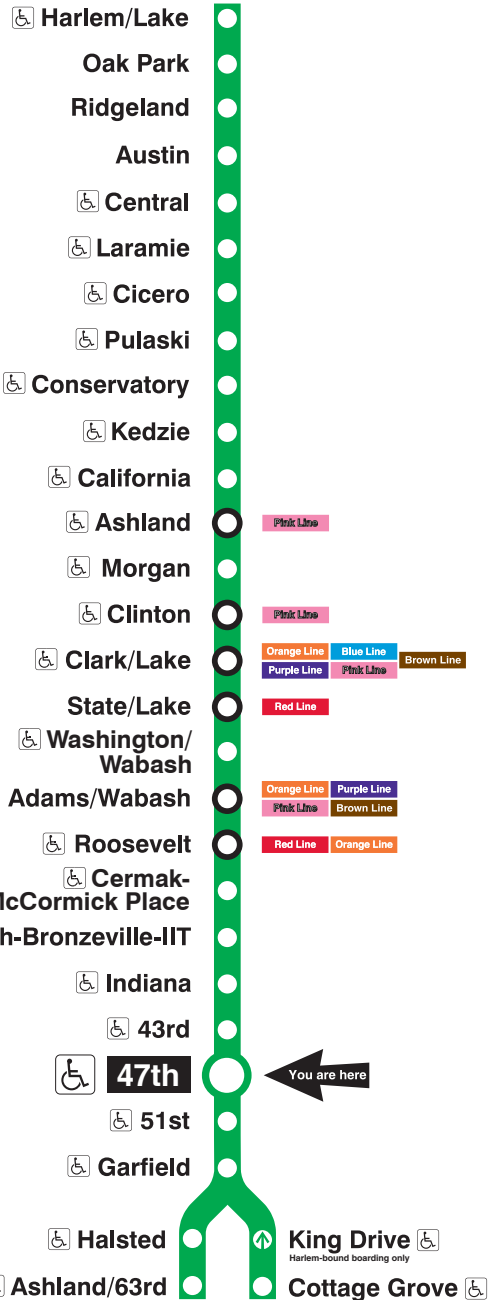

To Ashland/63rd - Cottage Grove

Trains alternate between Ashland/63rd and Cottage Grove

Weekdays	Saturdays	Sundays
4:46am first train to Cottage Grove	5:46am first train to Cottage Grove	5:46am first train to Cottage Grove
4:58am first train to Ashland/63rd	6:01am first train to Ashland/63rd	6:01am first train to Ashland/63rd
5:10am 5:22 5:34 5:46	6:16am 6:31 6:46	6:16am 6:31 6:46
5:55am	6:55am	7:01am 7:16 7:31 7:46
every 7 to 10 minutes until	every 10 to 12 minutes until	8:01am 8:16 8:31 8:46
10:00am	2:00pm	8:55am
every 10 minutes until	every 10 minutes until	
4:00pm	6:00pm	
every 7 to 12 minutes until	every 10 to 12 minutes until	
9:55pm	9:55pm	6:55pm
10:10pm 10:22 10:34 10:46	10:10pm 10:22 10:34 10:46	7:10pm 7:22 7:34 7:46
11:01pm 11:16 11:31 11:46	11:01pm 11:16 11:31 11:46	8:01pm 8:16 8:31 8:46
12:01am 12:16 12:31 12:46	12:01am 12:16 12:31 12:46	9:01pm 9:16 9:31 9:46
1:01am 1:16	1:01am 1:16	10:01pm 10:16 10:31 10:46
1:31am last train to Cottage Grove	1:31am last train to Cottage Grove	11:01pm 11:16 11:31 11:46
1:46am last train to Ashland/63rd	1:46am last train to Ashland/63rd	12:01am 12:16 12:31 12:46
		1:01am 1:16
		1:31am last train to Cottage Grove
		1:46am last train to Ashland/63rd

Travel Information:

- Phone: 312-836-7000
- TTY: 312-836-4949
- Website: transitchicago.com

Customer Information:

- Phone: 1-888-YOUR-CTA (1-888-968-7282)
- TTY: 1-888-CTA-TTY1 (1-888-282-8891)
- Website: transitchicago.com

Train Tracker Real-Time Arrivals:

- For next train arrival times on your computer or smartphone, visit transitchicago.com/traintracker.
- For next train arrival times on your mobile phone, text CTATRAIN 47GR to 41411.
- Message and data rates may apply. Check with your mobile carrier first.