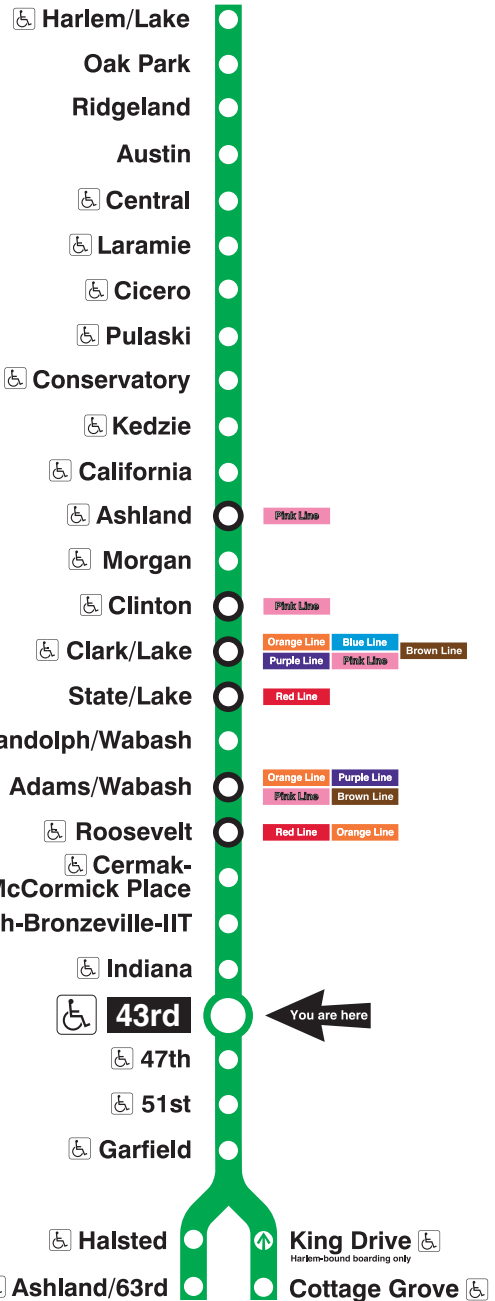

To Ashland/63rd - Cottage Grove

Trains alternate between Ashland/63rd and Cottage Grove

Weekdays	Saturdays	Sundays
4:44am first train to Cottage Grove	5:44am first train to Cottage Grove	5:44am first train to Cottage Grove
4:56am first train to Ashland/63rd	5:59am first train to Ashland/63rd	5:59am first train to Ashland/63rd
5:08am 5:20 5:30 5:44 5:55	6:14am 6:29	6:14am 6:29 6:44 6:59
6:05am	6:45am	7:14am 7:29 7:44 7:59
every 7 to 10 minutes until	every 10 to 12 minutes until	8:14am 8:29
10:00am	2:00pm	8:45am
every 10 minutes until	every 10 minutes until	every 12 minutes until
4:00pm	6:00pm	
every 7 to 12 minutes until	every 10 to 12 minutes until	7:45pm
10:45pm	10:45pm	7:59pm
10:59pm	10:59pm	8:14pm 8:29 8:44 8:59
11:14pm 11:29 11:44 11:59	11:14pm 11:29 11:44 11:59	9:14pm 9:29 9:44 9:59
12:14am 12:29 12:44 12:59	12:14am 12:29 12:44 12:59	10:14pm 10:29 10:44 10:59
1:14am	1:14am	11:14pm 11:29 11:44 11:59
1:29am last train to Cottage Grove	1:29am last train to Cottage Grove	12:14am 12:29 12:44 12:59
1:44am last train to Ashland/63rd	1:49am last train to Ashland/63rd	1:14am
		1:29am last train to Cottage Grove
		1:44am last train to Ashland/63rd

Travel Information:

- Phone: 312-836-7000
- TTY: 312-836-4949
- Website: transitchicago.com

Customer Information:

- Phone: 1-888-YOUR-CTA (1-888-968-7282)
- TTY: 1-888-CTA-TTY1 (1-888-282-8891)
- Website: transitchicago.com

Train Tracker Real-Time Arrivals:

- For next train arrival times on your computer or smartphone, visit transitchicago.com/traintracker.
- For next train arrival times on your mobile phone, text CTATRAIN 43RD to 41411.

eff. 04/17