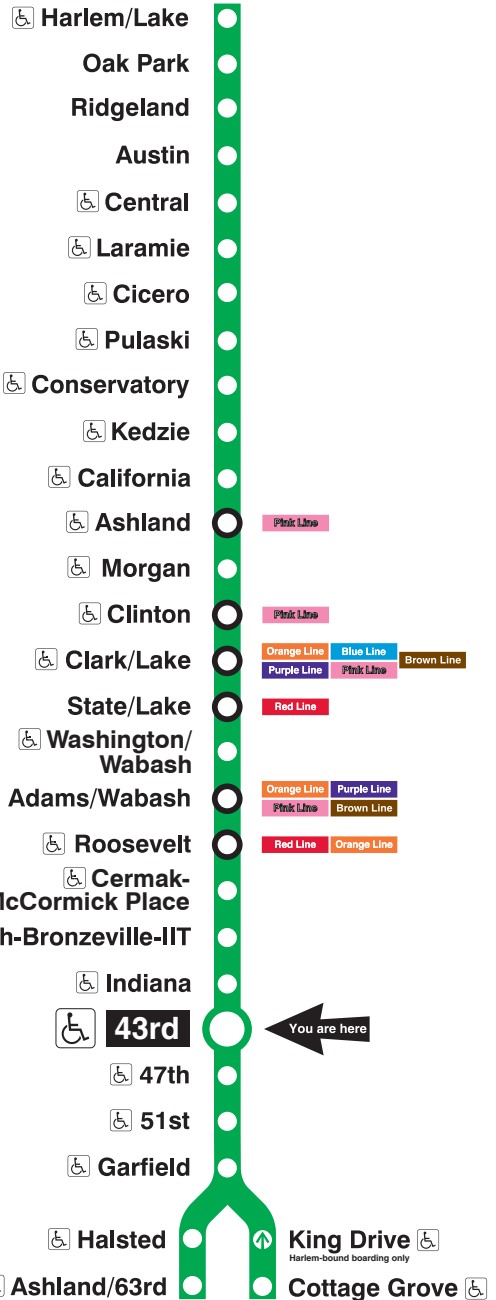

To Ashland/63rd - Cottage Grove

Trains alternate between Ashland/63rd and Cottage Grove

Weekdays	Saturdays	Sundays
4:44am first train to Cottage Grove	5:44am first train to Cottage Grove	5:44am first train to Cottage Grove
4:56am first train to Ashland/63rd	5:59am first train to Ashland/63rd	5:59am first train to Ashland/63rd
5:08am 5:20 5:32 5:44 5:55	6:14am 6:29 6:44	6:14am 6:29 6:44 6:59
6:05am	6:55am	7:14am 7:29 7:44 7:59
every 7 to 10 minutes until 10:00am	every 10 to 12 minutes until 2:00pm	8:14am 8:29 8:44
every 10 minutes until 4:00pm	every 10 minutes until 6:00pm	8:55am
every 7 to 12 minutes until 10:05pm	every 10 to 12 minutes until 10:05pm	7:05pm
10:20pm 10:32 10:44 10:59	10:20pm 10:32 10:44 10:59	7:20pm 7:34 7:44 7:59
11:14pm 11:27 11:44 11:59	11:14pm 11:29 11:44 11:59	8:14pm 8:29 8:44 8:59
12:14am 12:27 12:44 12:59	12:14am 12:29 12:44 12:59	9:14pm 9:29 9:44 9:59
1:14am	1:14am	10:14pm 10:29 10:44 10:59
1:29am last train to Cottage Grove	1:29am last train to Cottage Grove	11:14pm 11:29 11:44 11:59
1:44am last train to Ashland/63rd	1:44am last train to Ashland/63rd	12:14am 12:29 12:44 12:59
		1:14am
		1:29am last train to Cottage Grove
		1:44am last train to Ashland/63rd

Travel Information:

- Phone: 312-836-7000
- TTY: 312-836-4949
- Website: transitchicago.com

Customer Information:

- Phone: 1-888-YOUR-CTA (1-888-968-7282)
- TTY: 1-888-CTA-TTY1 (1-888-282-8891)
- Website: transitchicago.com

Train Tracker Real-Time Arrivals:

- For next train arrival times on your computer or smartphone, visit transitchicago.com/traintracker.
- For next train arrival times on your mobile phone, text CTATRAIN 43RD to 41411.
- Message and data rates may apply. Check with your mobile carrier first.