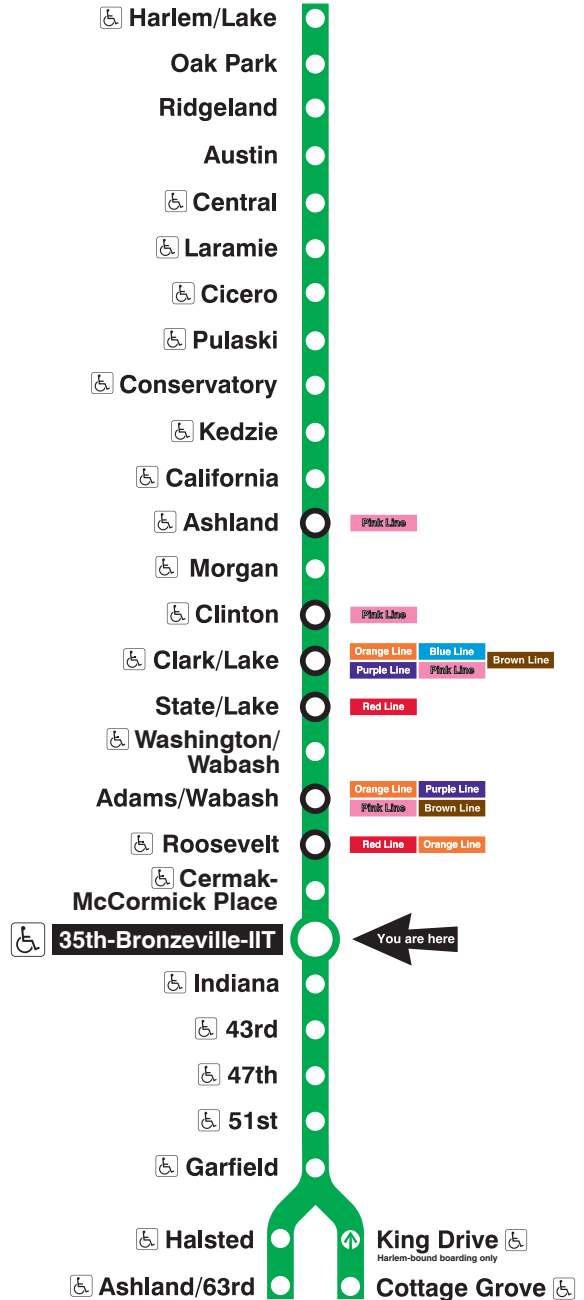

To Ashland/63rd - Cottage Grove

Trains alternate between Ashland/63rd and Cottage Grove

Weekdays	Saturdays	Sundays
4:39am first train to Cottage Grove	5:39am first train to Cottage Grove	5:39am first train to Cottage Grove
4:51am first train to Ashland/63rd	5:54am first train to Ashland/63rd	5:54am first train to Ashland/63rd
5:03am 5:15 5:27 5:39	6:09am 6:24 6:39	6:09am 6:24 6:39 6:54
5:50am	6:50am	7:09am 7:24 7:39 7:54
every 7 to 10 minutes until 10:00am	every 10 to 12 minutes until 2:00pm	every 12 minutes until 8:50am
every 10 minutes until 4:00pm	every 10 minutes until 6:00pm	7:00pm
every 7 to 12 minutes until 10:00pm	every 10 to 12 minutes until 10:00pm	7:15pm 7:27 7:39 7:54
10:15pm 10:27 10:39 10:54	10:15pm 10:27 10:39 10:54	8:09pm 8:24 8:39 8:54
11:09pm 11:24 11:39 11:54	11:09pm 11:24 11:39 11:54	9:09pm 9:24 9:39 9:54
12:09am 12:24 12:39 12:54	12:09am 12:24 12:39 12:54	10:09pm 10:24 10:39 10:54
1:09am	1:09am	11:09pm 11:24 11:39 11:54
1:24am last train to Cottage Grove	1:24am last train to Cottage Grove	12:09am 12:24 12:39 12:54
1:39am last train to Ashland/63rd	1:39am last train to Ashland/63rd	1:09am
		1:24am last train to Cottage Grove
		1:39am last train to Ashland/63rd

Travel Information:

- Phone: 312-836-7000
- TTY: 312-836-4949
- Website: transitchicago.com

Customer Information:

- Phone: 1-888-YOUR-CTA (1-888-968-7282)
- TTY: 1-888-CTA-TTY1 (1-888-282-8891)
- Website: transitchicago.com

Train Tracker Real-Time Arrivals:

- For next train arrival times on your computer or smartphone, visit transitchicago.com/traintracker.
- For next train arrival times on your mobile phone, text CTATRAIN 35GR to 41411.
- Message and data rates may apply. Check with your mobile carrier first.