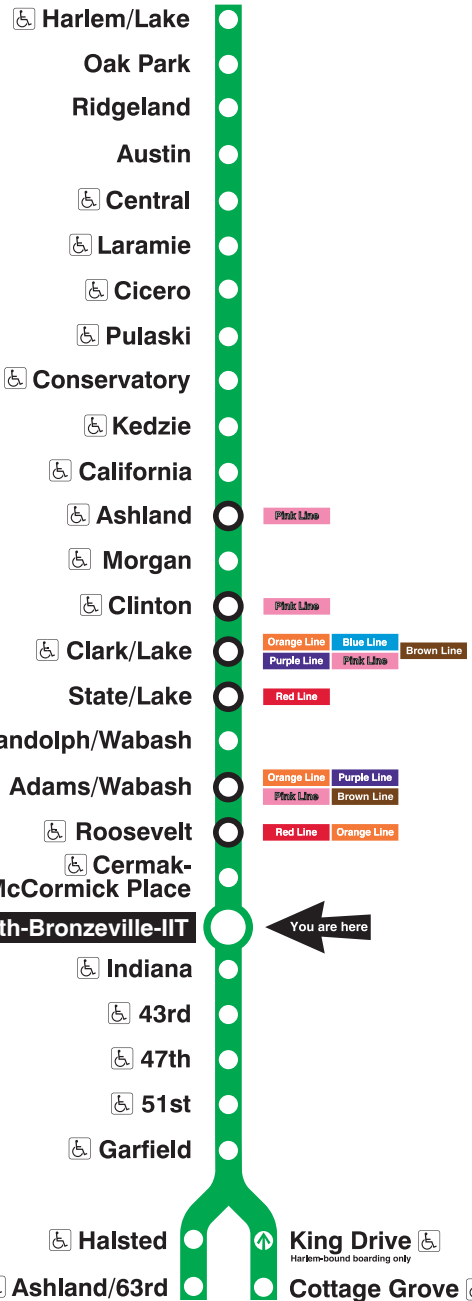

To Ashland/63rd - Cottage Grove

Trains alternate between Ashland/63rd and Cottage Grove

Weekdays	Saturdays	Sundays
4:39am first train to Cottage Grove	5:39am first train to Cottage Grove	5:39am first train to Cottage Grove
4:51am first train to Ashland/63rd	5:54am first train to Ashland/63rd	5:54am first train to Ashland/63rd
5:03am 5:15 5:27 5:39 5:50	6:09am 6:24	6:09am 6:24 6:39 6:54
6:00am	6:40am	7:09am 7:24 7:39 7:54
		8:09am 8:24
		8:40am
every 7 to 10 minutes until	every 10 to 12 minutes until	
10:00am	2:00pm	
every 10 minutes until	every 10 minutes until	every 12 minutes until
4:00pm	6:00pm	
every 7 to 12 minutes until	every 10 to 12 minutes until	7:40pm
		7:54pm
		8:09pm 8:24 8:39 8:54
		9:09pm 9:24 9:39 9:54
		10:09pm 10:24 10:39 10:54
		11:09pm 11:24 11:39 11:54
10:40pm	10:40pm	12:09am 12:24 12:39 12:54
10:54pm	10:54pm	1:09am
11:09pm 11:24 11:39 11:54	11:09pm 11:24 11:39 11:54	1:24am last train to Cottage Grove
12:09am 12:24 12:39 12:54	12:09am 12:24 12:39 12:54	1:39am last train to Ashland/63rd
1:09am	1:09am	
1:24am last train to Cottage Grove	1:24am last train to Cottage Grove	
1:39am last train to Ashland/63rd	1:39am last train to Ashland/63rd	

Travel Information:

- Phone: 312-836-7000
- TTY: 312-836-4949
- Website: transitchicago.com

Customer Information:

- Phone: 1-888-YOUR-CTA (1-888-968-7282)
- TTY: 1-888-CTA-TTY1 (1-888-282-8891)
- Website: transitchicago.com

Train Tracker Real-Time Arrivals:

1. For next train arrival times on your computer or smartphone, visit transitchicago.com/traintracker.
   - For next train arrival times on your mobile phone, text CTATRAIN 35GR to 41411.
2. Message and data rates may apply. Check with your mobile carrier first.

eff. 04/17