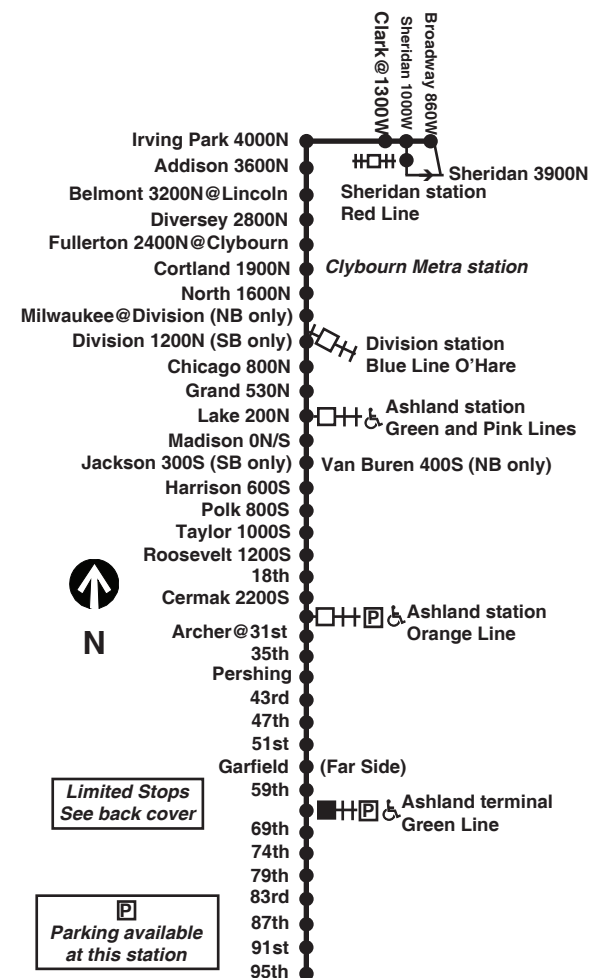

Route X9 Ashland Express ♿ makes limited stops weekdays a.m through p.m. rush hours, between Sheridan/Irving Park - Sheridan Red Line station and Ashland/95th via Irving Park and Ashland.

CTA Bike & Ride

X9 ♿

Ashland Express
Effective September 5, 2017

Monday thru Friday

X9 Ashland Express

Northbound

Leave Ashland/ 95th	Ashland/ 74th	Green Line Ashland/ 63rd	Orange Line Station	Blue Line Ashland/ Division	Arrive Irving Park/ Broadway
-----	4:48am	4:53am	5:09am	5:30am	5:50am
-----	5:00	5:05	5:21	5:42	6:02
-----	5:12	5:17	5:34	5:55	6:16
-----	5:24	5:30	5:47	6:09	6:32
-----	5:36	5:42	6:00	6:22	6:46
-----	5:48	5:54	6:13	6:37	7:02
-----	6:00	6:06	6:26	6:50	7:16
6:00am	6:10	6:16	6:36	7:00	7:26
6:07	6:17	6:23	6:43	7:07	7:33
6:13	6:24	6:30	6:49	7:15	7:41
6:18	6:29	6:35	6:55	7:21	7:48
6:22	6:33	6:39	6:59	7:25	7:52
6:26	6:37	6:43	7:03	7:30	7:57
6:30	6:41	6:47	7:07	7:35	8:02
6:34	6:45	6:51	7:11	7:39	8:06
6:38	6:49	6:55	7:15	7:43	8:10
6:43	6:54	7:00	7:20	7:48	8:15
6:49	7:00	7:06	7:26	7:54	8:21
6:56	7:07	7:13	7:33	8:01	8:28
7:04	7:15	7:21	7:41	8:09	8:36
7:12	7:23	7:29	7:49	8:17	8:44
7:21	7:32	7:38	7:58	8:26	8:53
7:30	7:41	7:47	8:07	8:35	9:02
7:40	7:51	7:57	8:17	8:45	9:12
7:50	8:01	8:07	8:27	8:55	9:22
8:01	8:13	8:19	8:38	9:04	9:29
8:12	8:24	8:30	8:49	9:15	9:40
8:24	8:36	8:42	9:01	9:27	9:52
8:36	8:48	8:54	9:13	9:39	10:04
8:48	9:00	9:06	9:25	9:51	10:16
9:00	9:12	9:18	9:37	10:03	10:28