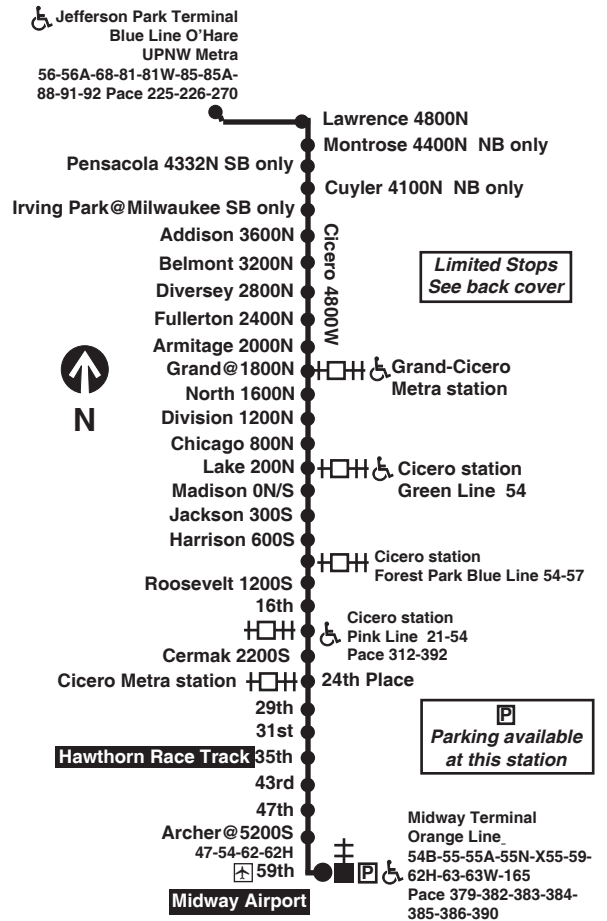

Route X54 Cicero Express[♿] makes limited stops weekdays a.m through p.m. rush hours, between Jefferson Park Blue Line Terminal and Midway Orange Line Terminal via Cicero and Lawrence.

CTA Bike & Ride

Bicycle racks are available on the front exteriors of CTA buses. Bicycles can be placed on bicycle racks during normal hours of operation for each route. Racks accommodate two (2) bicycles at a time. Bicycles are also permitted on CTA trains during certain hours.

Please Stand Up[♿]

for Seniors and People with Disabilities
Federal law requires priority seating be designated for seniors and people with disabilities.

The schedules and other information in this timetable are subject to change. CTA does not assume responsibility for errors in timetables, nor for inconvenience or damage resulting from delayed trains or buses due to weather, traffic conditions, etc.

CTA operating costs are funded in part through the Regional Transportation Authority, by the federal and state governments, and the City of Chicago and County of Cook.

For more information call the RTA Travel Information Center in Chicago: 836-7000. Open 5 a.m. until 1 a.m. every day.

Para obtener mayor información, en Español, llame al Centro de Información: 836-7000.

Chicago Transit Authority

X54
Cicero Express

Effective September 8, 2009