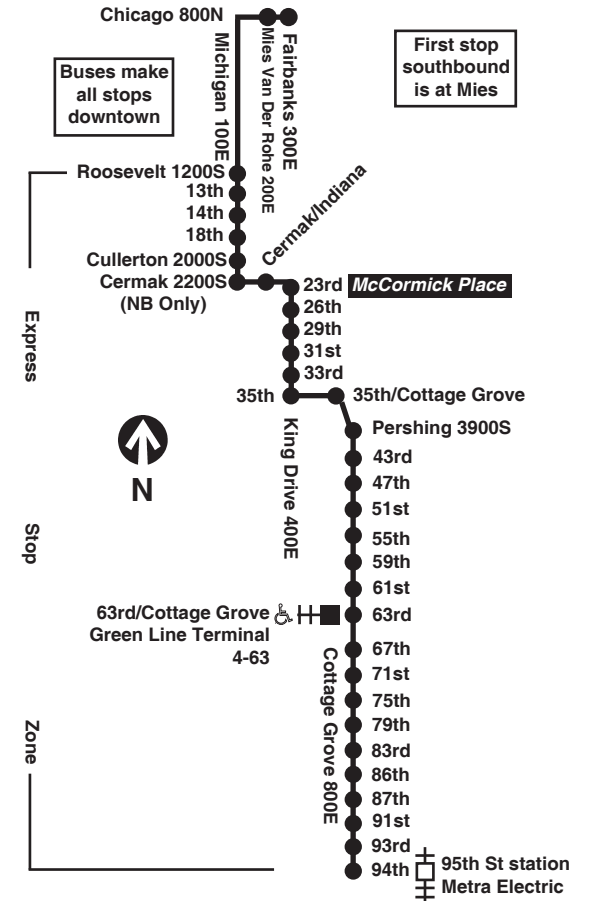

Route X4 Cottage Grove Express ♿ makes limited stops weekday rush hours between Cottage Grove/95th and downtown. Northbound a.m./ southbound p.m.

CTA Bike & Ride

Bicycle racks are available on the front exteriors of CTA buses. Bicycles can be placed on bicycle racks during normal hours of operation for each route. Racks accommodate two (2) bicycles at a time. Bicycles are also permitted on CTA trains during certain hours.

Please Stand Up ♿

for Seniors and People with Disabilities
Federal law requires priority seating be designated for seniors and people with disabilities.

The schedules and other information in this timetable are subject to change. CTA does not assume responsibility for errors in timetables, nor for inconvenience or damage resulting from delayed trains or buses due to weather, traffic conditions, etc.

CTA operating costs are funded in part through the Regional Transportation Authority, by the federal and state governments, and the City of Chicago and County of Cook.

For more Information call the RTA Travel Information Center in Chicago: 836-7000. Open 5 a.m. until 1 a.m. every day.

Para obtener mayor información, en Español, llame al Centro de Información: 836-7000.

Chicago Transit Authority

Cottage Grove Express

Effective September 8, 2009