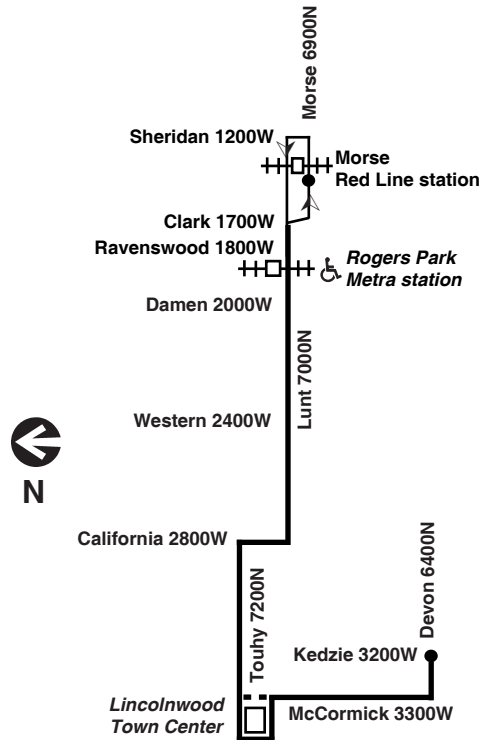

CTA Bike & Ride

Bicycle racks are available on the front exteriors of CTA buses. Bicycles can be placed on bicycle racks during normal hours of operation for each route. Racks accommodate two (2) bicycles at a time. Bicycles are also permitted on CTA trains during certain hours.

Please Stand Up ♿

for Seniors and People with Disabilities

Federal law requires priority seating be designated for seniors and people with disabilities.

The schedules and other information in this timetable are subject to change. CTA does not assume responsibility for errors in timetables, nor for inconvenience or damage resulting from delayed trains or buses due to weather, traffic conditions, etc.

CTA operating costs are funded in part through the Regional Transportation Authority, by the federal and state governments, and the City of Chicago and County of Cook.

For more Information call the RTA Travel Information Center in Chicago: 836-7000. Open 5 a.m. until 1 a.m. every day.

Para obtener mayor información, en Español, llame al Centro de Información: 836-7000.

Chicago Transit Authority

96 ♿

Lunt

Effective June 16, 2008

Buses do not enter Lincolnwood Town Center before 9am. Board/alight on McCormick

www.transitchicago.com

www.transitchicago.com