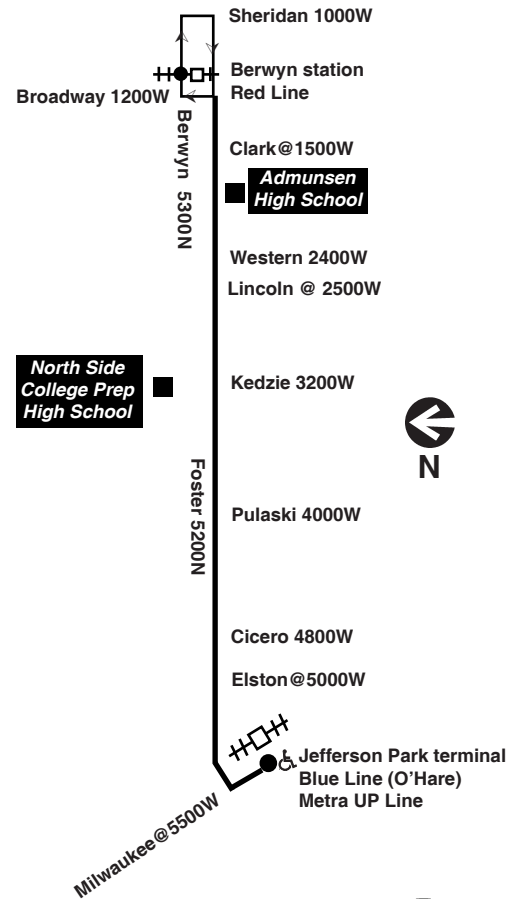

CTA Bike & Ride

Bicycle racks are available on the front exteriors of CTA buses. Bicycles can be placed on bicycle racks during normal hours of operation for each route. Racks accommodate two (2) bicycles at a time. Bicycles are also permitted on CTA trains during certain hours.

Please Stand Up &

for Seniors and People with Disabilities
Federal law requires priority seating be designated for seniors and people with disabilities.

The schedules and other information in this timetable are subject to change. CTA does not assume responsibility for errors in timetables, nor for inconvenience or damage resulting from delayed trains or buses due to weather, traffic conditions, etc.

Supplementary service may be provided over portions of this route in addition to the trips shown. Please check destination signs and announcements when boarding buses.

CTA operating costs are funded in part through the Regional Transportation Authority, by the federal and state governments, and the City of Chicago and County of Cook.

For more information call the RTA Travel Information Center in Chicago: 312-836-7000. Open 5 a.m. until 1 a.m. every day.

Para obtener mayor información, en Español, llame al Centro de Información: 312-836-7000.

transitchicago.com

Chicago Transit Authority

Foster

Effective February 7, 2010

Additional service may be provided on school days, September through June

transitchicago.com

Monday thru Friday

92 Foster

Eastbound

Leave Jefferson Park	Foster/Pulaski	Foster/Kedzie	Foster/Lincoln	Arrive Berwyn Red Line
4:30a	4:39a	4:43a	4:47a	4:56a
4:50	4:59	5:03	5:07	5:16
5:05	5:14	5:18	5:22	5:31
5:19	5:28	5:32	5:36	5:45
5:33	5:42	5:46	5:51	6:01
5:47	5:56	6:00	6:05	6:15
6:00	6:09	6:13	6:18	6:29
6:15	6:24	6:28	6:33	6:44
6:23	6:32	6:36	6:41	6:52
6:30	6:40	6:45	6:50	7:01
6:40	6:50	6:55	7:00	7:11
6:51	7:01	7:06	7:11	7:22
7:01	7:11	7:16	7:21	7:33
7:10	7:20	7:25	7:30	7:42
7:19	7:29	7:34	7:39	7:51
7:28	7:38	7:43	7:48	8:00
7:38	7:48	7:54	8:00	8:12
7:48	7:58	8:04	8:10	8:22
7:59	8:09	8:15	8:21	8:33
8:10	8:20	8:26	8:32	8:44
8:21	8:31	8:37	8:43	8:55
8:36	8:45	8:51	8:57	9:09
8:51	9:00	9:06	9:12	9:24
9:06	9:15	9:20	9:25	9:36

then every 15 minutes until

1:36p	1:46p	1:52p	1:57p	2:10p
1:50	2:00	2:06	2:11	2:24
2:02	2:12	2:18	2:23	2:36
2:13	2:23	2:29	2:34	2:47
2:23	2:33	2:39	2:44	2:57
2:33	2:43	2:50	2:56	3:10
2:43	2:53	3:00	3:06	3:20
2:53	3:03	3:10	3:16	3:30
3:01B	3:05	3:14C	-----	-----
3:03	3:13	3:20	3:26	3:40
3:14	3:24	3:31	3:37	3:51
-----	3:29C	3:36	3:42	3:56
3:25	3:35	3:42	3:48	4:02
3:38	3:48	3:55	4:01	4:15
3:51	4:01	4:08	4:14	4:28
4:04	4:14	4:21	4:27	4:41
4:17	4:27	4:34	4:40	4:54
4:30	4:40	4:47	4:53	5:07
4:43	4:53	5:00	5:06	5:20
4:56	5:06	5:13	5:19	5:33
5:09	5:19	5:26	5:32	5:46
5:22	5:32	5:39	5:45	5:59
5:35	5:45	5:52	5:58	6:12
5:48	5:58	6:05	6:11	6:25
6:03	6:13	6:20	6:25	6:38
6:19	6:29	6:36	6:41	6:54
6:35	6:45	6:50	6:55	7:07
6:51	7:01	7:06	7:11	7:23
7:12	7:22	7:26	7:31	7:42
7:33	7:43	7:47	7:52	8:02
7:53	8:03	8:07	8:12	8:22
8:14	8:23	8:27	8:32	8:42
8:35	8:44	8:48	8:52	9:02
8:55	9:04	9:08	9:12	9:22
9:15	9:24	9:28	9:32	9:42
9:35	9:44	9:48	9:52	10:02
9:55	10:04	10:08	10:12	10:22

B - trip begins at Cicero at time shown
am light face pm bold face

Westbound

Leave Berwyn Red Line	Foster/Lincoln	Foster/Kedzie	Foster/Pulaski	Arrive Jefferson Park
5:02a	5:14a	5:18a	5:22a	5:31a
5:22	5:34	5:38	5:42	5:51
5:37	5:49	5:53	5:58	6:09
5:52	6:04	6:08	6:13	6:24
6:07	6:20	6:24	6:29	6:40
6:21	6:34	6:38	6:43	6:54
6:35	6:49	6:54	6:59	7:12
6:50	7:04	7:09	7:14	7:27
7:00	7:15	7:20	7:25	7:38
7:10	7:25	7:30	7:35	7:48
7:20	7:35	7:40	7:45	7:58
7:30	7:45	7:50	7:55	8:08
7:40	7:55	8:00	8:05	8:18
7:50	8:05	8:10	8:15	8:28
8:00	8:14	8:19	8:24	8:35
8:10	8:24	8:29	8:34	8:45
8:20	8:34	8:39	8:44	8:55
8:30	8:44	8:49	8:54	9:05
8:40	8:54	8:59	9:04	9:15
8:50	9:04	9:09	9:14	9:25
9:01	9:15	9:20	9:25	9:36
9:16	9:30	9:35	9:40	9:51
9:31	9:45	9:50	9:55	10:06
9:46	10:00	10:05	10:10	10:21
10:01	10:15	10:20	10:25	10:36
10:16	10:30	10:35	10:40	10:51

then every 15 minutes until