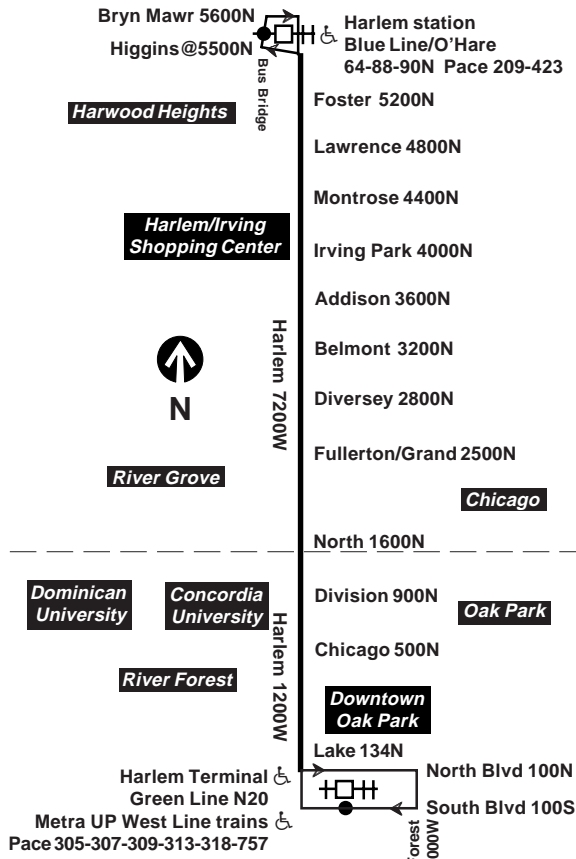

CTA Bike & Ride

Bicycle racks are available on the front exteriors of CTA buses. Bicycles can be placed on bicycle racks during normal hours of operation for each route. Racks accommodate two (2) bicycles at a time. Bicycles are also permitted on CTA trains during certain hours.

Please Stand Up &

for Seniors and People with Disabilities

Federal law requires priority seating be designated for seniors and people with disabilities.

The schedules and other information in this timetable are subject to change. CTA does not assume responsibility for errors in timetables, nor for inconvenience or damage resulting from delayed trains or buses due to weather, traffic conditions, etc.

CTA operating costs are funded in part through the Regional Transportation Authority, by the federal and state governments, and the City of Chicago and County of Cook.

For more information call the RTA Travel Information Center in Chicago: 836-7000. Open 5 a.m. until 1 a.m. every day.

Para obtener mayor información, en Español, llame al Centro de Información: 836-7000.

Chicago Transit Authority

90
Harlem

Effective March 25, 2007

Earlier Weekday Service

Monday thru Friday

90 Harlem

Northbound

Leave Harlem/Lake Green Line	North/Harlem	Grand/Harlem	Belmont/Harlem	Lawrence/Harlem	Arrive Harlem Blue Line
4:50a	4:56a	5:00a	5:04a	5:13a	5:17a
5:05	5:11	5:15	5:19	5:28	5:32
5:20	5:26	5:30	5:34	5:43	5:47
5:35	5:41	5:45	5:49	5:58	6:02
5:50	5:56	6:00	6:04	6:13	6:17
6:05	6:11	6:15	6:19	6:28	6:32
6:18	6:24	6:28	6:32	6:41	6:45
6:30	6:36	6:40	6:44	6:53	6:57
6:42	6:48	6:52	6:56	7:05	7:09
6:54	7:00	7:04	7:08	7:17	7:21
7:06	7:12	7:16	7:20	7:29	7:33

then every 10 to 12 minutes until

9:06	9:12	9:18	9:23	9:34	9:39
9:18	9:24	9:30	9:35	9:46	9:51
9:33	9:39	9:45	9:50	10:01	10:06
9:48	9:54	10:00	10:05	10:16	10:21
10:03	10:09	10:15	10:20	10:31	10:36
10:18	10:24	10:30	10:35	10:46	10:51
10:33	10:39	10:45	10:50	11:01	11:06
10:48	10:54	11:00	11:05	11:16	11:21
11:03	11:09	11:15	11:20	11:31	11:36
11:18	11:24	11:30	11:35	11:46	11:51
11:33	11:39	11:45	11:50	12:02p	12:08p
11:48	11:54	12:00p	12:05p	12:18	12:23
12:03p	12:09p	12:15	12:20	12:33	12:39
12:18	12:24	12:30	12:35	12:48	12:54
12:33	12:39	12:45	12:50	1:03	1:09
12:48	12:54	1:00	1:05	1:18	1:24
1:03	1:09	1:15	1:20	1:33	1:39
1:18	1:24	1:30	1:35	1:48	1:54
1:32	1:38	1:44	1:49	2:02	2:08
1:44	1:50	1:56	2:01	2:14	2:20
1:56	2:02	2:08	2:13	2:26	2:32

then every 10 to 12 minutes until

6:00	6:06	6:12	6:17	6:30	6:36
6:12	6:18	6:24	6:29	6:42	6:48
6:24	6:30	6:36	6:41	6:54	7:00
6:36	6:42	6:48	6:53	7:06	7:12
6:48	6:54	6:59	7:04	7:17	7:22
7:00	7:06	7:11	7:16	7:28	7:33
7:12	7:18	7:23	7:28	7:40	7:45
7:24	7:30	7:35	7:40	7:52	7:57
7:36	7:42	7:47	7:52	8:03	8:08
7:50	7:56	8:01	8:05	8:16	8:21
8:04	8:10	8:15	8:19	8:29	8:34
8:18	8:24	8:29	8:33	8:43	8:48
8:32	8:38	8:43	8:47	8:57	9:02
8:46	8:52	8:57	9:01	9:11	9:16
9:00	9:06	9:11	9:15	9:25	9:30
9:15	9:21	9:26	9:30	9:40	9:45
9:30	9:36	9:41	9:45	9:55	10:00
9:45	9:51	9:55	10:00	10:09	10:13
10:00	10:06	10:10	10:15	10:24	10:28
10:15	10:21	10:25	10:30	10:39	10:43
10:30	10:36	10:40	10:45	10:54	10:58
10:46	10:52	10:56	11:01	11:10	11:14
11:06	11:12	11:16	11:21	11:30	11:34

am light face pm bold face

Southbound

Leave Harlem/Blue Line	Lawrence/Harlem	Belmont/Harlem	Grand/Harlem	North/Harlem	Arrive Harlem Green Line
4:10a	4:14a	4:24a	4:29a	4:33a	4:40a
4:25	4:29	4:39	4:44	4:48	4:55
4:40	4:44	4:54	4:59	5:03	5:10
4:55	4:59	5:09	5:14	5:18	5:25
5:09	5:13	5:23	5:28	5:32	5:39
5:24	5:28	5:38	5:43	5:48	5:56
5:37	5:41	5:51	5:56	6:01	6:09
5:49	5:54	6:04	6:09	6:14	6:22
6:01	6:06	6:16	6:21	6:27	6:35
6:13	6:18	6:28	6:33	6:39	6:47
6:24	6:29	6:39	6:44	6:50	6:58
6:35	6:40	6:50	6:55	7:01	7:09

then every 10 to 12 minutes until