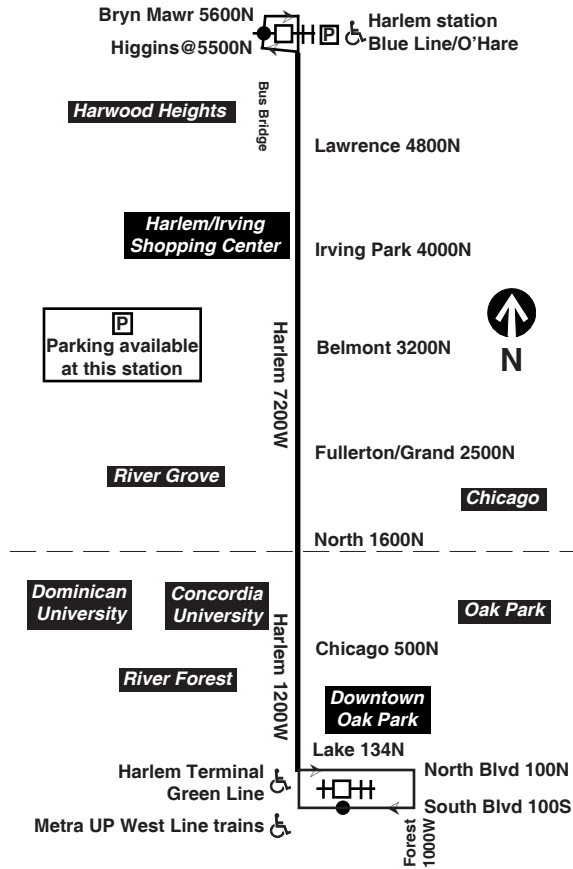

transitchicago.com

Chicago Transit Authority

Harlem

Effective February 7, 2010

transitchicago.com

Monday thru Friday

90 Harlem

Northbound

Leave Harlem/Lake Green Line	North/ Harlem	Grand/ Harlem	Belmont/ Harlem	Lawrence/ Harlem	Arrive Harlem Blue Line
4:50a	4:55a	5:00a	5:04a	5:13a	5:17a
5:10	5:15	5:20	5:24	5:33	5:37
5:30	5:35	5:40	5:44	5:53	5:57
5:46	5:51	5:56	6:00	6:09	6:13
6:02	6:07	6:12	6:16	6:25	6:29
6:18	6:23	6:28	6:33	6:42	6:47
6:35	6:41	6:46	6:51	7:01	7:06
6:47	6:53	6:58	7:03	7:13	7:18
6:59	7:05	7:10	7:15	7:25	7:30
7:11	7:17	7:22	7:27	7:37	7:42
7:23	7:29	7:34	7:39	7:49	7:54
7:38	7:44	7:49	7:54	8:04	8:09
7:50	7:56	8:01	8:06	8:16	8:21
8:02	8:08	8:13	8:18	8:28	8:33
8:14	8:20	8:25	8:30	8:40	8:45
8:26	8:32	8:37	8:42	8:52	8:57
8:38	8:44	8:49	8:54	9:04	9:09
8:50	8:56	9:01	9:06	9:16	9:21
9:02	9:08	9:13	9:18	9:28	9:33
9:14	9:20	9:25	9:30	9:40	9:45
9:28	9:34	9:39	9:44	9:54	9:59