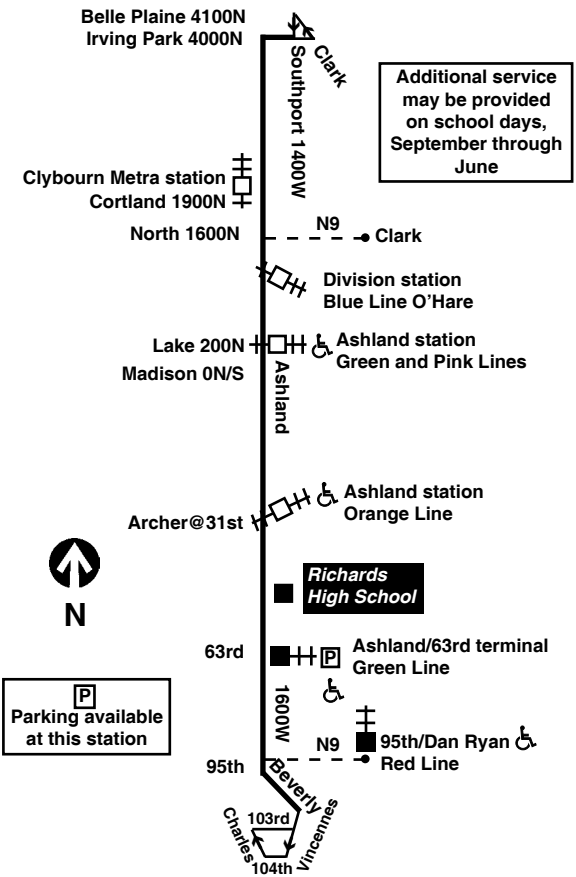

Night owl routes which connect with N9 Ashland include:

Red Line trains at North/Clybourn, N22 Clark, N77 Belmont, N66 Chicago, N20 Madison, N60 Blue Island, N62 Archer, N55 Garfield, N79 79th, N87 87th, N5 South Shore Night Bus, N34 South Michigan, and Red Line trains at 95th Terminal and O'Hare-Forest Park trains at Division and Milwaukee.

CTA Bike & Ride
Bicycle racks are available on the front exteriors of CTA buses. Bicycles can be placed on bicycle racks during normal hours of operation for each route. Racks accommodate two (2) bicycles at a time. Bicycles are also permitted on CTA trains during certain hours.

Supplementary service may be provided over portions of this route in addition to the trips shown. Please check destination signs and announcements when boarding buses.

Please Stand Up
for Seniors and People with Disabilities
Federal law requires priority seating be designated for seniors and people with disabilities.

For more information call the RTA Travel Information Center in Chicago: 312-836-7000. Open 5 a.m. until 1 a.m. every day.

Para obtener mayor información, en Español, llame al Centro de Información: 312-836-7000.

Chicago Transit Authority

9 Ashland

Effective November 6, 2009

N9 Night Owl Service between 95th/Red Line terminal and Clark/North

Monday thru Friday 9 Ashland

Northbound

Leave 95th/ Ashland	74th/ Ashland	Orange Line Station	Madison/ Ashland	Cortland/ Ashland	Arrive Clark/ Belle Plaine
----	3:16	3:22	3:40	4:10	4:26
3:15N	3:32	3:38	3:55	4:23	4:38
----	3:41	3:47	4:05	4:35	4:51
----	3:51	3:57	4:15	4:45	5:01
3:45N	3:45	4:07	4:25	4:56	5:11
----	4:09	4:15	4:34	5:05	5:21
----	4:17	4:23	4:42	5:13	5:29
----	4:25	4:31	4:50	5:22	5:38
4:15N	4:32	4:38	4:57	5:29	5:46
----	4:38	4:45	5:04	5:38	5:55
4:34B	4:44	4:51	5:10	5:44	6:01
----	4:50	4:57	5:17	5:50	6:07
4:46B	4:56	5:03	5:23	5:57	6:14
----	5:03	5:10	5:30	6:05	6:22
4:57B	5:08	5:15	5:35	6:10	6:27
----	5:13	5:20	5:41	6:16	6:33
5:08B	5:19	5:26	5:47	6:22	6:39
----	5:26	5:33	5:54	6:29	6:46
5:22B	5:34	5:41	6:02	6:39	6:57
5:30B	5:42	5:49	6:10	6:47	7:05
5:39B	5:51	5:58	6:20	6:57	7:15
5:49B	6:02	6:10	6:31	7:09	7:27
6:00B	6:13	6:21	6:43	7:21	7:39
6:06V	6:25	6:33	6:55	7:33	7:51

then every 12 minutes from 104th/Vincennes (V) until
9:06V 9:26 9:35 9:58 10:37 10:56
9:24B 9:38 9:47 10:10 10:48 11:08
9:36B 9:50 9:59 10:22 11:00 11:20

then every 11 to 12 minutes from 95th/Beverly (B) until

1:09B	1:23p	1:31p	1:54p	2:31p	2:51p
----	1:28	1:36	2:00	2:38	2:58
1:19B	1:33	1:41	2:05	2:43	3:03
1:30B	1:44	1:52	2:16	2:54	3:15
1:41B	1:55	2:03	2:27	3:05	3:26
1:52B	2:06	2:14	2:38	3:16	3:37
2:04B	2:18	2:26	2:50	3:28	3:49
2:16B	2:30	2:38	3:02	3:40	4:01
2:28B	2:42	2:50	3:14	3:52	4:13
2:32V	2:56	3:04	3:29	4:07	4:30

then every 11 to 12 minutes from 104th/Vincennes (V) until

6:54V	7:15	7:24	7:45	8:21	8:41
7:08V	7:29	7:38	7:59	8:35	8:55
7:23V	7:44	7:53	8:14	8:50	9:10
7:45B	7:59	8:08	8:29	9:05	9:25

then every 15 to 18 minutes from 95th/Beverly (B) until

10:21B	10:32	10:39	10:58	11:28	11:45
10:40B	10:51	10:57	11:16	11:45	12:01a
11:00B	11:10	11:17	11:35	12:04a	12:20
11:20B	11:30	11:37	11:55	12:24	12:40
11:40B	11:50	11:57	12:15a	12:44	1:00
12:00B	12:10a	12:17a	12:35	1:04	1:20
12:15N	12:32	12:39	12:57	1:26	1:42
12:45N	1:04	1:10	1:28	2:03C	----
1:15N	1:34	1:40	1:58	2:33C	----
1:45N	2:02	2:07	2:25	3:00C	----
2:15N	2:32	2:37	2:55	3:30C	----
2:45N	3:02	3:07	3:25	3:53	4:07
3:15N	3:31	3:37	3:55	4:25	4:41
3:15N	3:32	3:38	3:55	4:23	4:38

N - trip begins/ends at 95th/Red Line at time shown
am light face pm bold face

Southbound

Leave Clark/ Belle Plaine	Cortland/ Ashland	Madison/ Ashland	Orange Line Station	74th/ Ashland	Arrive 95th/ Ashland
----	----	----	----	3:23a	3:41a
----	2:45C	3:17a	3:38a	3:44	4:02N
----	----	----	----	3:53	4:11
----	3:15C	3:47	4:08	4:14	4:32N
----	----	----	----	4:21	4:31B
----	----	----	----	4:33	4:43B
----	3:45C	4:17	4:39	4:45	5:04N
----	----	----	----	5:08	5:19B
4:10a	4:23a	4:48	5:09	5:15	5:25B
----	----	----	----	5:25	5:36B
----	----	----	----	5:35	5:46B
4:36	4:50	5:15	5:37	5:43	5:57V
----	----	----	----	5:46	5:57B
4:49	5:03	5:28	5:50	5:56	6:07B
4:51	5:05	5:31	5:53	5:59	6:13V
5:02	5:17	5:44	6:07	6:13	6:28V
5:12	5:27	5:56	6:20	6:27	6:43V
----	----	----	----	6:34	6:51V
5:22	5:38	6:08	6:34	6:41	6:58V