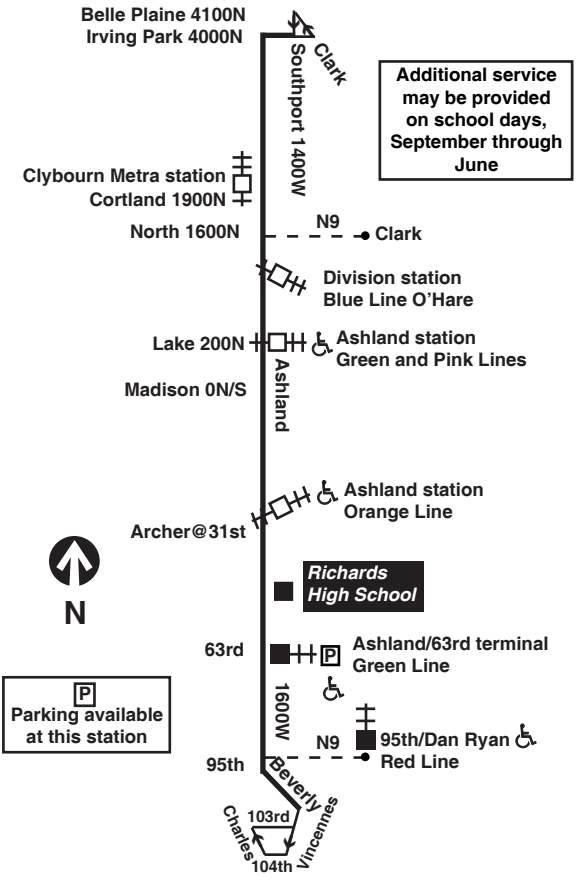

transitchicago.com

Chicago Transit Authority

9
Ashland

Effective February 7, 2010

N9 Night Owl Service between 95th/Red Line terminal and Clark/North
transitchicago.com

Monday thru Friday **9 Ashland**

Northbound