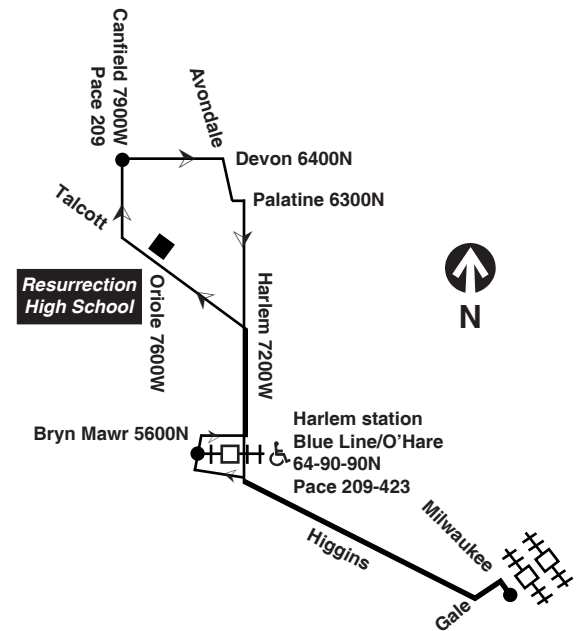

CTA Bike & Ride

Bicycle racks are available on the front exteriors of CTA buses. Bicycles can be placed on bicycle racks during normal hours of operation for each route. Racks accommodate two (2) bicycles at a time. Bicycles are also permitted on CTA trains during certain hours.

Please Stand Up ♿

for Seniors and People with Disabilities

Federal law requires priority seating be designated for seniors and people with disabilities.

The schedules and other information in this timetable are subject to change. CTA does not assume responsibility for errors in timetables, nor for inconvenience or damage resulting from delayed trains or buses due to weather, traffic conditions, etc.

CTA operating costs are funded in part through the Regional Transportation Authority, by the federal and state governments, and the City of Chicago and County of Cook.

For more information call the RTA Travel Information Center in Chicago: 836-7000. Open 5 a.m. until 1 a.m. every day.

Para obtener mayor información, en Español, llame al Centro de Información: 836-7000.

Chicago Transit Authority

88 ♿

Higgins

Effective March 22, 2009

Additional service may be provided on school days, September through June

♿ Jefferson Park Terminal
Blue Line O'Hare and
Union Pacific Metra trains
X54-56-56A-68-81-81W-85-85A-91-92
PACE 225-226-270

transitchicago.com

transitchicago.com

transitchicago.com