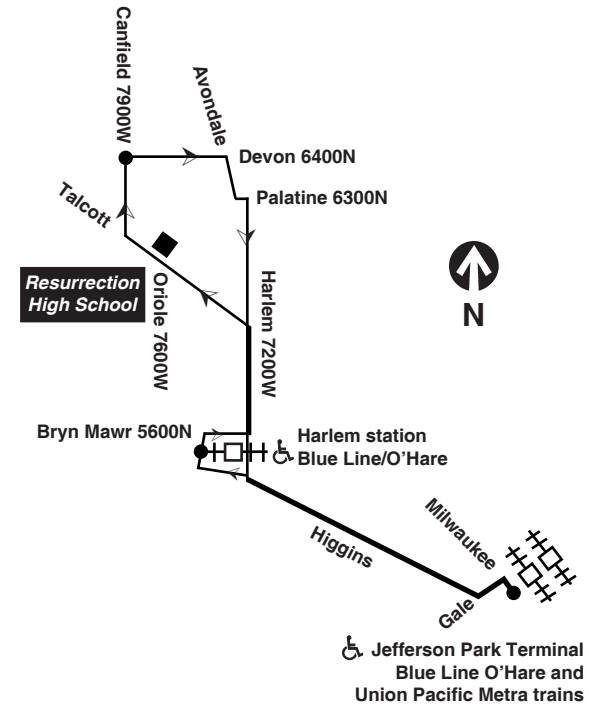

CTA Bike & Ride

Bicycle racks are available on the front exteriors of CTA buses. Bicycles can be placed on bicycle racks during normal hours of operation for each route. Racks accommodate two (2) bicycles at a time. Bicycles are also permitted on CTA trains during certain hours.

Please Stand Up ♿

for Seniors and People with Disabilities

Federal law requires priority seating be designated for seniors and people with disabilities.

The schedules and other information in this timetable are subject to change. CTA does not assume responsibility for errors in timetables, nor for inconvenience or damage resulting from delayed trains or buses due to weather, traffic conditions, etc.

CTA operating costs are funded in part through the Regional Transportation Authority, by the federal and state governments, and the City of Chicago and County of Cook.

For more information call the RTA Travel Information Center in Chicago: 312-836-7000. Open 5 a.m. until 1 a.m. every day.

Para obtener mayor información, en Español, llame al Centro de Información: 312-836-7000.

Chicago Transit Authority

88 ♿

Higgins

Effective February 7, 2010

Additional service may be provided on school days, September through June

transitchicago.com

transitchicago.com

transitchicago.com