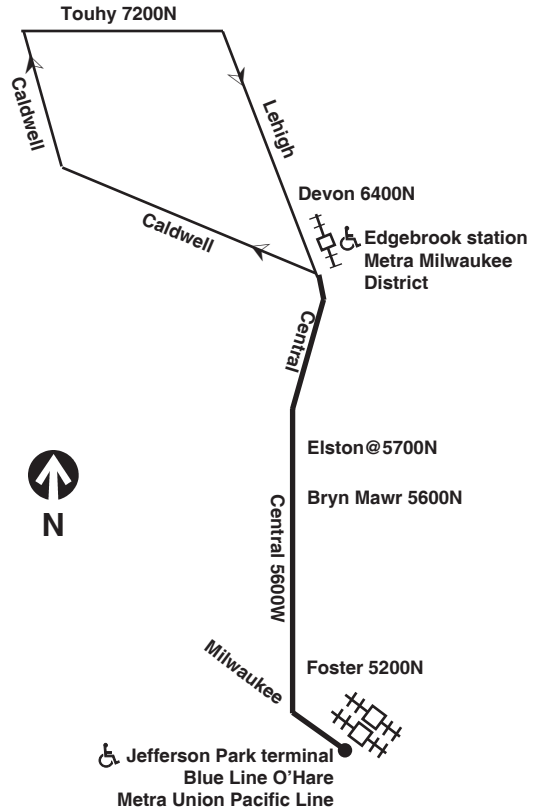

CTA Bike & Ride

Bicycle racks are available on the front exteriors of CTA buses. Bicycles can be placed on bicycle racks during normal hours of operation for each route. Racks accommodate two (2) bicycles at a time. Bicycles are also permitted on CTA trains during certain hours.

Please Stand Up ♿

for Seniors and People with Disabilities

Federal law requires priority seating be designated for seniors and people with disabilities.

The schedules and other information in this timetable are subject to change. CTA does not assume responsibility for errors in timetables, nor for inconvenience or damage resulting from delayed trains or buses due to weather, traffic conditions, etc.

CTA operating costs are funded in part through the Regional Transportation Authority, by the federal and state governments, and the City of Chicago and County of Cook.

For more Information call the RTA Travel Information Center in Chicago: 312-836-7000. Open 5 a.m. until 1 a.m. every day.

Para obtener mayor información, en Español, llame al Centro de Información: 312-836-7000.

Chicago Transit Authority

85A ♿

North Central

Effective February 8, 2010

transitchicago.com

transitchicago.com