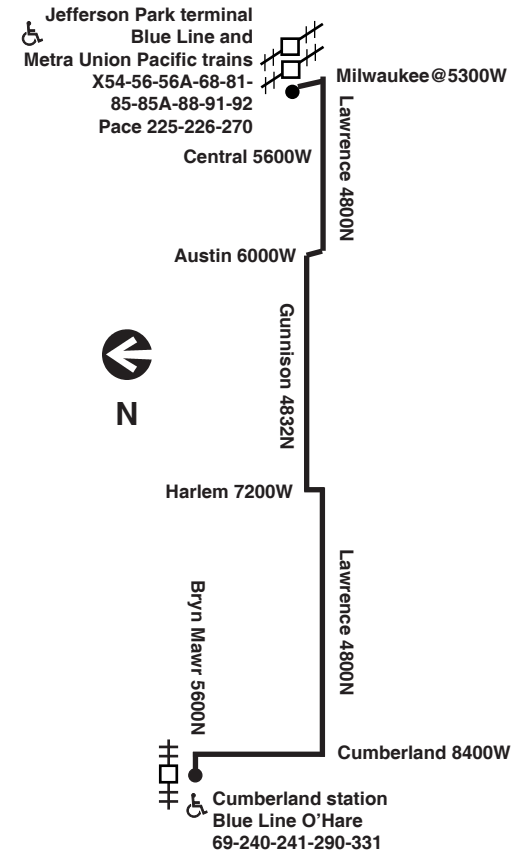

Chicago Transit Authority

81W 

West Lawrence

Effective December 28, 2008

Saturday

81W West Lawrence

Eastbound

Leave Cumberland Blue Line	Lawrence/ Canfield	Lawrence/ Harlem	Lawrence/ Austin	Arrive Jefferson Pk Blue Line
5:20a	5:26a	5:30a	5:36a	5:40a
5:50	5:56	6:00	6:06	6:10
6:20	6:26	6:30	6:36	6:40
6:50	6:56	7:00	7:06	7:10
7:20	7:26	7:30	7:36	7:40
7:50	7:56	8:00	8:06	8:10
8:20	8:26	8:30	8:36	8:40
8:50	8:56	9:00	9:06	9:10
9:20	9:26	9:30	9:36	9:40
9:50	9:56	10:00	10:06	10:10
10:20	10:26	10:30	10:36	10:40
10:50	10:56	11:00	11:06	11:10
11:20	11:26	11:30	11:36	11:40