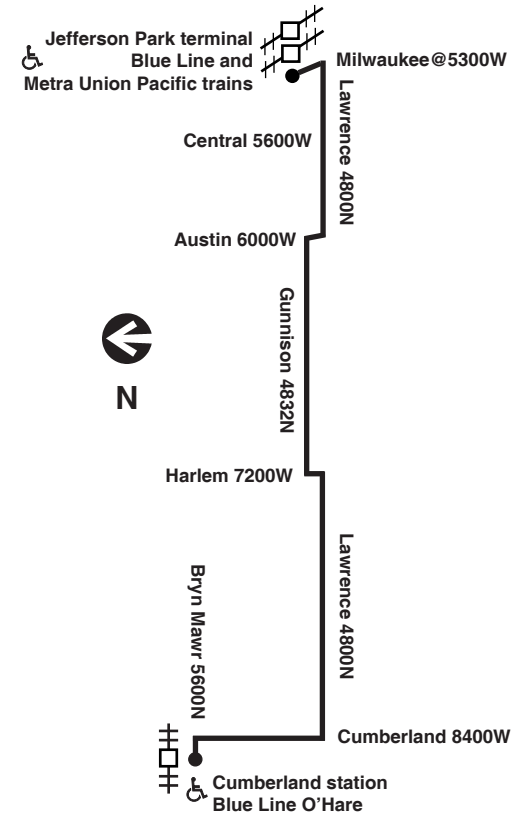

Monday thru Friday

81W West Lawrence

Chicago Transit Authority

Eastbound

Leave Cumberland Blue Line	Lawrence/Canfield	Lawrence/Harlem	Lawrence/Austin	Arrive Jefferson Pk Blue Line
5:20a	5:27a	5:30a	5:37a	5:43a
5:40	5:47	5:50	5:57	6:03
6:00	6:07	6:10	6:18	6:24
6:20	6:27	6:31	6:39	6:46
6:40	6:47	6:51	6:59	7:06
7:00	7:07	7:11	7:19	7:26
7:20	7:28	7:32	7:40	7:47
7:41	7:48	7:52	8:00	8:07
8:01	8:09	8:13	8:20	8:26
8:21	8:29	8:33	8:40	8:46
8:41	8:49	8:53	9:00	9:06
9:04	9:12	9:16	9:23	9:29
9:29	9:37	9:41	9:48	9:54
9:55	10:03	10:07	10:14	10:20
10:25	10:33	10:37	10:44	10:50
10:55	11:03	11:07	11:14	11:20
11:25	11:33	11:37	11:44	11:50
11:55	12:03p	12:07p	12:14p	12:20p
12:25p	12:33	12:37	12:44	12:50
12:55	1:03	1:07	1:14	1:20
1:25	1:33	1:37	1:44	1:50
1:55	2:03	2:07	2:14	2:20
2:25	2:33	2:37	2:44	2:51
2:50	2:58	3:02	3:09	3:16
3:12	3:21	3:25	3:32	3:39
3:33	3:42	3:46	3:53	4:00
3:54	4:03	4:07	4:14	4:21
4:15	4:24	4:28	4:35	4:42
4:37	4:46	4:51	4:58	5:05
4:59	5:08	5:13	5:20	5:27
5:21	5:30	5:35	5:42	5:49
5:43	5:52	5:57	6:04	6:11
6:05	6:14	6:18	6:25	6:32
6:26	6:34	6:38	6:45	6:51
6:46	6:54	6:57	7:04	7:09
7:06	7:13	7:17	7:23	7:29
7:25	7:32	7:36	7:42	7:48
7:43	7:50	7:54	8:00	8:06
8:01	8:08	8:12	8:18	8:24
8:20	8:27	8:31	8:37	8:43
8:40	8:47	8:51	8:57	9:03
9:00	9:07	9:11	9:17	9:23
9:20	9:27	9:30	9:36	9:42
9:50	9:57	10:00	10:06	10:12
10:20	10:27	10:30	10:36	10:42
10:50	10:57	11:00	11:06	11:12

81W 

West Lawrence

Effective December 18, 2011

am light face pm bold face

transitchicago.com

Saturday

81W West Lawrence

Eastbound