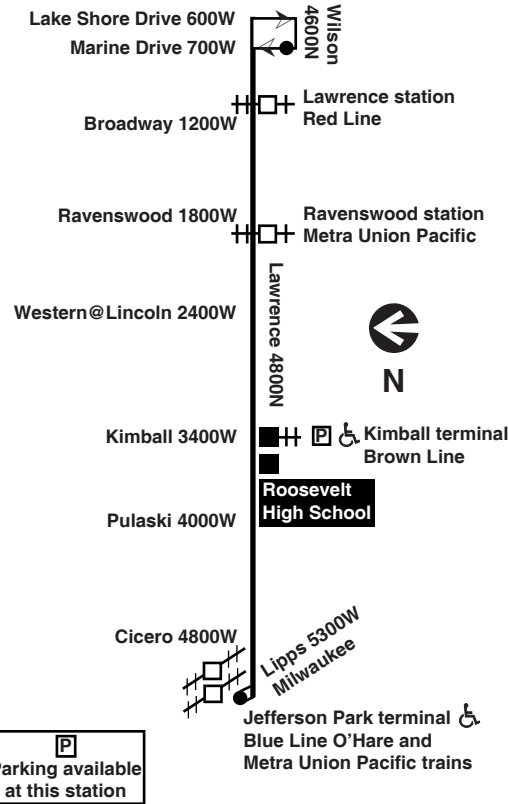

Chicago Transit Authority

81 

Lawrence

Effective February 7, 2010

 Parking available at this station

N81 Night Owl Service between Marine Drive and Jefferson Park

Monday thru Friday

81 Lawrence

Eastbound

Leave Jefferson Park	Lawrence/Pulaski	Brown Line Lawrence/Kimball	Western/Lawrence/Lincoln	Red Line Lawrence/Broadway	Arrive Marine/Wilson
3:01 a	3:07 a	3:11 a	3:16 a	3:22 a	3:26 a
3:31	3:37	3:41	3:46	3:52	3:56
3:46	3:52	3:56	4:01	4:07	4:11
4:01	4:07	4:11	4:16	4:22	4:26
4:16	4:22	4:26	4:31	4:37	4:41
4:31	4:37	4:41	4:46	4:52	4:56
4:46	4:52	4:56	5:01	5:07	5:11
5:01	5:08	5:12	5:17	5:24	5:28
5:13	5:20	5:24	5:29	5:36	5:40
5:24	5:31	5:35	5:40	5:47	5:51
5:33	5:40	5:45	5:50	5:57	6:01
5:41	5:48	5:53	5:58	6:05	6:09
5:50	5:57	6:02	6:07	6:14	6:18
5:57	6:04	6:09	6:14	6:22	6:26
6:04	6:12	6:17	6:23	6:31	6:35
6:12	6:20	6:25	6:31	6:40	6:45

am light face pm bold face

Westbound

Leave Wilson/Marine	Red Line Lawrence/Broadway	Western/Lawrence/Lincoln	Brown Line Lawrence/Kimball	Lawrence/Pulaski	Arrive Jefferson Park
3:01 a	3:04 a	3:11 a	3:16 a	3:19 a	3:26 a
3:31	3:34	3:41	3:46	3:49	3:56
4:01	4:04	4:11	4:17	4:20	4:28
4:16	4:19	4:26	4:32	4:35	4:43
4:31	4:34	4:41	4:47	4:50	4:58
4:46	4:49	4:56	5:02	5:05	5:13
5:01	5:04	5:11	5:17	5:21	5:29
5:16	5:19	5:26	5:32	5:36	5:44
5:31	5:34	5:41	5:47	5:52	6:01
5:44	5:47	5:54	6:00	6:05	6:14
5:55	5:58	6:05	6:11	6:16	6:25
6:04	6:07	6:16	6:22	6:28	6:38
6:13	6:16	6:25	6:32	6:37	6:47