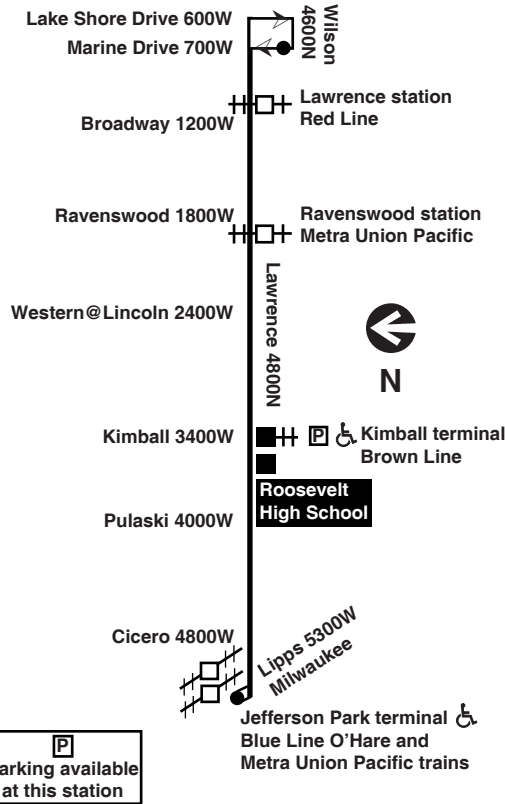

Chicago Transit Authority

81 

Lawrence

Effective June 20, 2010

N81 Night Owl Service between Marine Drive and Jefferson Park

transitchicago.com

transitchicago.com

Monday thru Friday

81 Lawrence

Eastbound

Leave Jefferson Park	Lawrence/Pulaski	Brown Line Lawrence/Kimball	Western/Lawrence/Lincoln	Red Line Lawrence/Broadway	Arrive Marine/Wilson
3:01 a	3:07 a	3:11 a	3:16 a	3:22 a	3:26 a
3:31	3:37	3:41	3:46	3:52	3:56
3:46	3:52	3:56	4:01	4:07	4:11
4:01	4:07	4:11	4:16	4:22	4:26
4:16	4:22	4:26	4:31	4:37	4:41
4:31	4:37	4:41	4:46	4:52	4:56
4:46	4:52	4:56	5:01	5:07	5:11
5:01	5:08	5:12	5:17	5:24	5:28
5:13	5:20	5:24	5:29	5:36	5:40
5:24	5:31	5:35	5:40	5:47	5:51
5:33	5:40	5:45	5:50	5:57	6:01
5:41	5:48	5:53	5:58	6:05	6:09
5:50	5:57	6:02	6:07	6:14	6:18
5:57	6:04	6:09	6:14	6:22	6:26
6:04	6:12	6:17	6:23	6:31	6:35
6:12	6:20	6:25	6:31	6:40	6:45