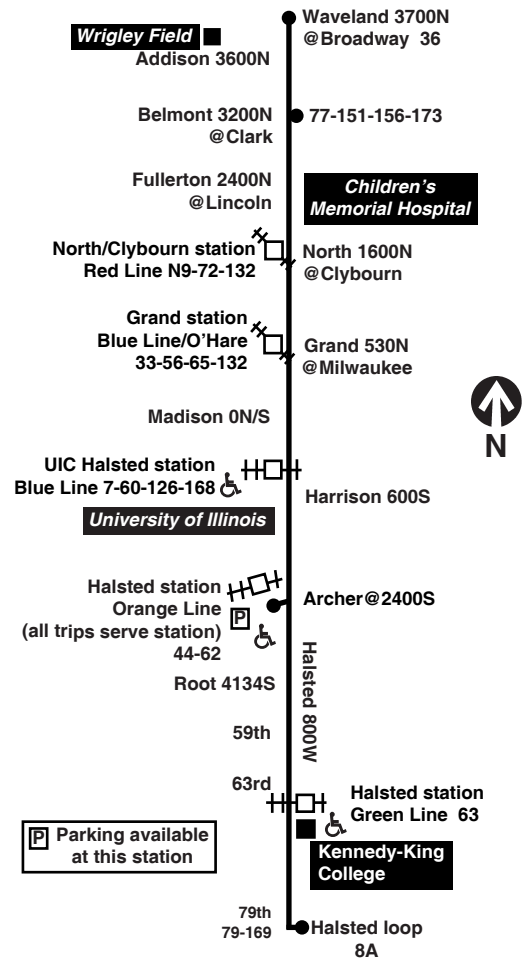

8 Halsted

CTA Bike & Ride
Bicycle racks are available on the front exteriors of CTA buses. Bicycles can be placed on bicycle racks during normal hours of operation for each route. Racks accommodate two (2) bicycles at a time. Bicycles are also permitted on CTA trains during certain hours.

Please Stand Up & for Seniors and People with Disabilities
Federal law requires priority seating be designated for seniors and people with disabilities.

The schedules and other information in this timetable are subject to change. CTA does not assume responsibility for errors in timetables, nor for inconvenience or damage resulting from delayed trains or buses due to weather, traffic conditions, etc.

CTA operating costs are funded in part through the Regional Transportation Authority, by the federal and state governments, and the City of Chicago and County of Cook.

For more information call the RTA Travel Information Center in Chicago: 836-7000. Open 5 a.m. until 1 a.m. every day.

Para obtener mayor información, en Español, llame al Centro de Información: 836-7000.

Chicago Transit Authority

Halsted

Effective March 22, 2009

Parking available at this station

Monday thru Friday

Northbound

Leave 79th/ Halsted	59th/ Halsted	Orange Line Station	Madison/ Halsted	Fullerton/ Lincoln/ Halsted	Arrive Broadway/ Waveland
3:15a	3:25a	3:47a	3:59a	4:14a	4:21a
3:45	3:55	4:17	4:29	4:44	4:51
4:10	4:21	4:41	4:53	5:08	5:16
4:30	4:41	5:01	5:13	5:28	5:36
-----	-----	5:10	5:22	5:37	5:45
4:50	5:01	5:21	5:33	5:48	5:56
-----	-----	5:30	5:44	6:00	6:09
5:10	5:21	5:42	5:54	6:09	6:17

then every 12 to 15 minutes from 79th, and every 6 to 8 minutes from Root, until

7:10	7:26	7:53	8:11	8:29	8:40
-----	-----	7:58	8:17	8:36	8:47
7:20	7:36	8:03	8:21	8:39	8:50

then every 8 to 10 minutes until

3:10p	3:27p	3:54p	4:14p	4:38p	4:50p
3:21	3:38	4:05	4:25	4:49	5:01
3:32	3:49	4:16	4:36	5:00	5:12
3:42	3:59	4:26	4:46	5:10	5:22
3:51	4:08	4:35	4:55	5:19	5:31
4:00	4:17	4:44	5:04	5:28	5:40
-----	-----	4:49	5:09	5:33	5:45
4:10	4:27	4:54	5:14	5:38	5:50

then every 6 to 8 minutes until

6:13	6:29	6:54	7:11	7:34	7:45
6:20	6:36	7:01	7:18	7:41	7:52
6:30	6:46	7:11	7:28	7:51	8:02
6:40	6:55	7:19	7:35	7:57	8:08
6:46	7:01	7:25	-----	-----	-----
6:52	7:07	7:31	7:47	8:08	8:19
7:04	7:18	7:41	7:57	8:17	8:27
7:16	7:30	7:53	8:09	8:29	8:39
7:28	7:42	8:05	8:21	8:41	8:51
7:40	7:54	8:17	8:32	8:51	9:01
7:52	8:06	8:29	8:43	9:02	9:12
8:04	8:18	8:41	8:55	9:13	9:22
8:16	8:30	8:53	9:07	9:25	9:34
8:28	8:42	9:05	9:19	9:37	9:46
-----	-----	-----	9:23	9:41	9:50
8:40	8:54	9:17	9:31	9:49	9:58
8:52	9:06	9:29	9:43	10:01	10:10
9:04	9:18	9:41	9:55	10:13	10:22
-----	-----	-----	9:59	10:17	10:26
9:16	9:30	9:53	10:07	10:25	10:34
-----	-----	-----	10:11	10:28	10:36
9:30	9:44	10:07	10:21	10:39	10:48
9:45	9:59	10:22	10:36	10:54	11:03
10:00	10:14	10:37	10:51	11:09	11:18
10:20	10:31	10:54	11:07	11:23	11:30
10:40	10:50	11:12	11:24	11:39	11:46
11:00	11:10	11:32	11:44	11:59	12:06a
11:20	11:30	11:52	12:04a	12:19a	12:26
11:40	11:50	12:12a	12:24	12:39	12:46
12:00a	12:10a	12:32	12:44	12:59	1:06
12:20	12:30	12:52	1:04	1:19	1:26
12:35	12:45	1:07	-----	-----	-----
12:50	1:00	1:22	1:34	1:49	1:56
1:10	1:20	1:42	-----	-----	-----
2:45	2:55	3:17	3:29	3:44	3:51
2:45	2:55	3:17	3:29	3:44	3:51

Southbound