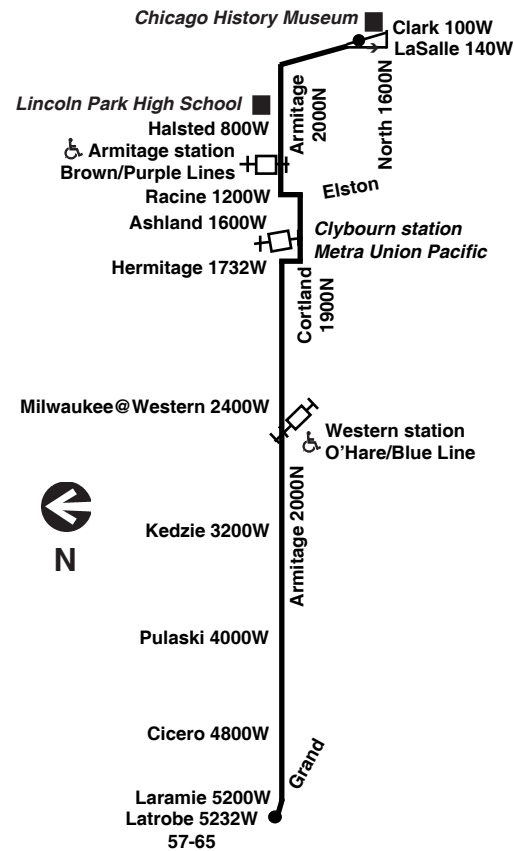

Monday thru Friday

73 Armitage

Eastbound

Leave Grand/Latrobe	Armitage/Pulaski	Armitage/Western/Milwaukee	Cortland/Clybourn/Racine	Arrive Clark/LaSalle
-----	4:43a	4:54a	5:03a	5:13a
-----	4:58	5:09	5:18	5:28
5:02a	5:11	5:22	5:31	5:41
5:17	5:26	5:37	5:46	5:56
5:29	5:38	5:49	5:58	6:08
5:41	5:50	6:01	6:10	6:20
5:53	6:02	6:13	6:22	6:32
6:03	6:12	6:23	6:32	6:42
6:13	6:22	6:33	6:42	6:52
6:21	6:30	6:42	6:51	7:02
6:29	6:38	6:50	7:00	7:11
6:35	6:44	6:58	7:09	7:20
6:41	6:52	7:06	7:17	7:29
6:48	6:59	7:14	7:26	7:38
6:55	7:06	7:21	7:33	7:45
7:02	7:13	7:28	7:40	7:52
7:09	7:20	7:35	7:47	7:59
7:16	7:27	7:42	7:54	8:06
7:24	7:35	7:50	8:02	8:14
7:32	7:43	7:58	8:10	8:22