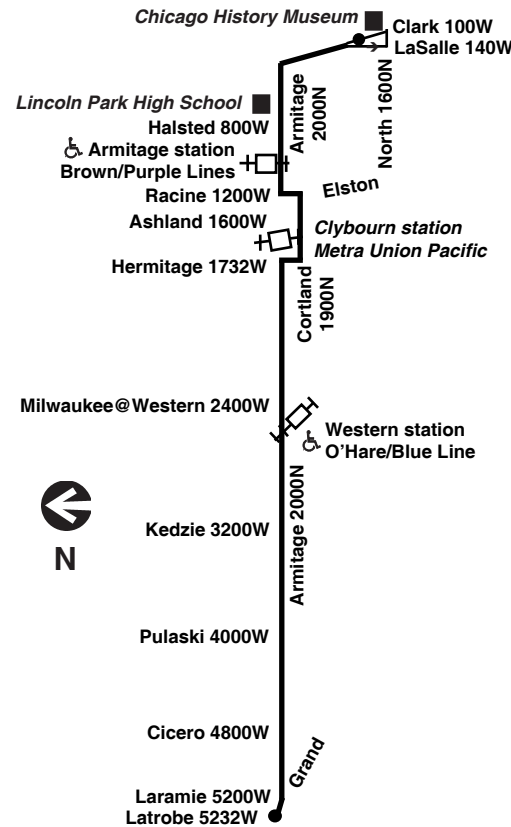

CTA Bike & Ride

Bicycle racks are available on the front exteriors of CTA buses. Bicycles can be placed on bicycle racks during normal hours of operation for each route. Racks accommodate two (2) bicycles at a time. Bicycles are also permitted on CTA trains during certain hours.

Please Stand Up &

for Seniors and People with Disabilities
Federal law requires priority seating be designated for seniors and people with disabilities.

The schedules and other information in this timetable are subject to change. CTA does not assume responsibility for errors in timetables, nor for inconvenience or damage resulting from delayed trains or buses due to weather, traffic conditions, etc.

Supplementary service may be provided over portions of this route in addition to the trips shown. Please check destination signs and announcements when boarding buses.

CTA operating costs are funded in part through the Regional Transportation Authority, by the federal and state governments, and the City of Chicago and County of Cook.

For more Information call the RTA Travel Information Center in Chicago: 312-836-7000. Open 5 a.m. until 1 a.m. every day.

Para obtener mayor información, en Español, llame al Centro de Información: 312-836-7000.

transitchicago.com

Chicago Transit Authority

73

Armitage

Effective February 7, 2010

Additional service may be provided on school days, September through June

transitchicago.com

Monday thru Friday

73 Armitage

Eastbound

Leave Grand/Latrobe	Armitage/Pulaski	Armitage/Western/Milwaukee	Cortland/Clybourn/Racine	Arrive Clark/LaSalle
-----	4:39a	4:50a	4:59a	5:09a
-----	4:55	5:06	5:15	5:25
5:01a	5:10	5:21	5:30	5:40
5:18	5:27	5:38	5:47	5:57
5:33	5:42	5:53	6:02	6:12
5:48	5:57	6:08	6:17	6:27
6:03	6:12	6:23	6:32	6:42
6:18	6:27	6:38	6:47	6:57
6:31	6:41	6:54	7:04	7:15
6:41	6:52	7:06	7:17	7:29
6:48	6:59	7:14	7:26	7:38
6:55	7:06	7:21	7:33	7:45
7:02	7:13	7:28	7:40	7:52
7:09	7:20	7:35	7:47	7:59
7:15	7:26	7:41	7:53	8:05
7:23	7:34	7:49	8:01	8:13
7:32	7:43	7:58	8:10	8:22

then every 10 to 12 minutes until

8:47	8:58	9:13	9:25	9:37
9:02	9:13	9:28	9:40	9:52
9:17	9:27	9:42	9:52	10:04
9:32	9:42	9:56	10:05	10:16
9:50	10:00	10:14	10:23	10:34
10:08	10:18	10:32	10:41	10:52
10:26	10:36	10:50	10:59	11:10

then every 18 to 19 minutes until

12:35p	12:45p	12:59p	1:08p	1:19p
12:52	1:02	1:16	1:25	1:36
1:09	1:19	1:33	1:42	1:53
1:25	1:35	1:49	1:58	2:09
1:40	1:50	2:04	2:13	2:24
1:55	2:05	2:19	2:28	2:39
-----	2:12	2:27	2:37	2:49
2:10	2:20	2:35	2:44	2:56
2:25	2:36	2:51	3:01	3:13
2:40	2:51	3:06	3:16	3:28
-----	2:59	3:14	3:24	3:36
2:55	3:06	3:21	3:31	3:43
3:10	3:21	3:36	3:46	3:58
-----	3:29	3:44	3:54	4:06
3:25	3:36	3:51	4:01	4:13
3:40	3:51	4:06	4:16	4:28
3:55	4:06	4:21	4:31	4:43
-----	4:14	4:29	4:39	4:51
4:10	4:21	4:36	4:46	4:58
4:20	4:31	4:46	4:56	5:08
4:30	4:41	4:56	5:06	5:18
4:40	4:51	5:06	5:16	5:28

then every 15 minutes until

5:55	6:05	6:19	6:29	6:41
6:11	6:21	6:33	6:43	6:55
6:26	6:36	6:48	6:58	7:10
6:41	6:51	7:03	7:13	7:25
7:00	7:08	7:21	7:31	7:41

then every 20 minutes until

9:20	9:27	9:40	9:50	10:00
9:43	9:50	-----	-----	-----
10:03	10:10	-----	-----	-----
10:23	10:30	-----	-----	-----
10:43	10:50	-----	-----	-----

am light face pm bold face

Westbound

Leave Clark/LaSalle	Cortland/Clybourn/Racine	Armitage/Western/Milwaukee	Armitage/Pulaski	Arrive Grand/Latrobe
-----	-----	-----	4:53a	4:59a
-----	-----	-----	5:10	5:16
-----	-----	-----	5:25	5:31
5:12a	5:22a	5:31a	5:42	5:48
5:29	5:39	5:48	5:59	6:05
5:46	5:56	6:05	6:16	6:23
6:03	6:13	6:22	6:33	6:40
6:20	6:30	6:39	6:50	6:57
6:37	6:47	6:56	7:07	7:14
6:52	7:02	7:11	7:22	7:29
7:07	7:17	7:27	7:38	7:46
7:22	7:33	7:44	7:55	8:03
7:39	7:50	8:01	8:12	8:20
7:47	7:58	8:09	8:20	-----
7:55	8:06	8:17	8:28	8:36
8:00	8:11	8:22	8:33	-----
8:05	8:16	8:27	8:38	-----
8:11	8:22	8:33	8:44	8:52
8:19	8:30	8:41	8:52	-----
8:28	8:39	8:50	9:01	9:09
8:45	8:55	9:06	9:17	9:25
8:54	9:04	9:14	9:26	-----
9:03	9:13	9:23	9:35	9:42
9:12	9:22	9:32	9:44	-----
9:21	9:31	9:41	9:53	10:00
9:40	9:50	10:00	10:12	10:19
9:50	10:00	10:10	10:22	-----
10:00	10:10	10:20	10:32	10:39
10:20	10:30	10:40	10:52	10:59
10:30	10:40	10:50	11:02	-----
10:40	10:50	11:00	11:12	11:19
10:58	11:08	11:19	11:31	11:39
11:16	11:27	11:38	11:51	11:59

then every 19 minutes until

12:51p	1:02p	1:13p	1:26p	1:34p
1:11	1:22	1:34	1:48	1:56
1:31	1:43	1:56	2:10	2:19
1:47	1:59	2:12	2:26	2:35
2:03	2:15	2:28	2:42	2:51
2:18	2:30	2:43	2:57	3:06
2:33	2:45	2:58	3:12	3:21

then every 12 minutes until