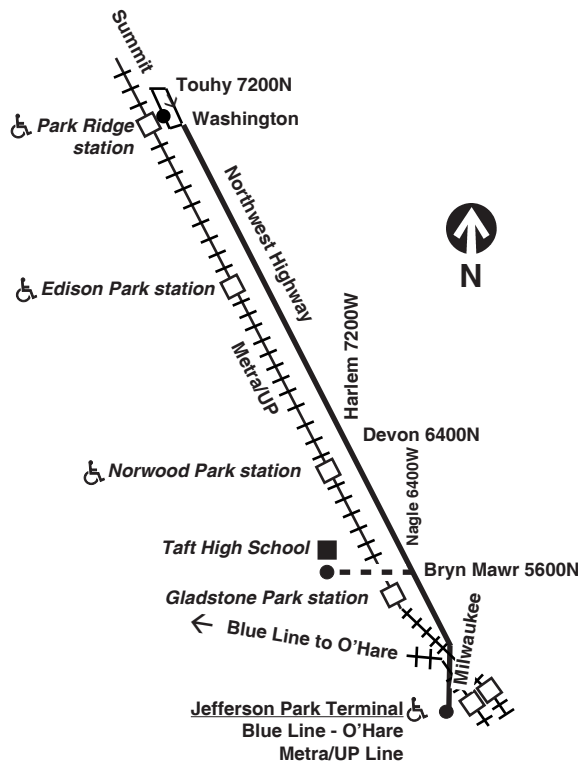

transitchicago.com

Chicago Transit Authority

68

Northwest Highway

Effective February 16, 2010

Additional service provided on school days, September through June

transitchicago.com

Monday thru Friday

68 Northwest Highway

Southbound

| Leave Park Ridge Metra Station | Northwest Highway/ Harlem | Northwest Highway/ Nagle | Arrive Jefferson Park Terminal |
|--------------------------------|---------------------------|--------------------------|--------------------------------|
| 4:50 a | 4:56 a | 5:00a | 5:06a |
| 5:20 | 5:26 | 5:30 | 5:36 |
| 5:40 | 5:46 | 5:50 | 5:56 |
| 6:00 | 6:06 | 6:10 | 6:18 |
| 6:20 | 6:26 | 6:30 | 6:38 |
| 6:40 | 6:46 | 6:50 | 6:58 |
| 7:00 | 7:06 | 7:11 | 7:19 |
| 7:20 | 7:26 | 7:31 | 7:39 |
| 7:40 | 7:46 | 7:51 | 7:59 |
| 8:00 | 8:06 | 8:11 | 8:19 |
| 8:20 | 8:26 | 8:31 | 8:39 |
| 8:40 | 8:46 | 8:50 | 8:57 |
| 9:00 | 9:06 | 9:10 | 9:17 |
| 9:20 | 9:26 | 9:30 | 9:37 |
| 9:50 | 9:56 | 10:00 | 10:07 |
| 10:20 | 10:26 | 10:30 | 10:37 |
| 10:50 | 10:56 | 11:00 | 11:07 |
| 11:20 | 11:26 | 11:30 | 11:37 |
| 11:50 | 11:56 | 12:00 p | 12:07p |
| 12:20 p | 12:26 p | 12:30 | 12:37 |
| 12:50 | 12:56 | 1:00 | 1:08 |
| 1:20 | 1:26 | 1:30 | 1:38 |
| 1:50 | 1:56 | 2:00 | 2:08 |
| 2:20 | 2:26 | 2:30 | 2:38 |
| ----- | ----- | 2:35T | 2:50 |
| ----- | ----- | 2:40T | 2:55 |
| 2:40 | 2:46 | 2:50 | 2:59 |
| ----- | ----- | 2:45T | 3:03 |
| 3:00 | 3:07 | 3:11 | 3:21 |
| 3:20 | 3:27 | 3:31 | 3:41 |
| 3:40 | 3:47 | 3:52 | 4:02 |
| 4:00 | 4:07 | 4:12 | 4:22 |
| 4:22 | 4:29 | 4:34 | 4:44 |
| 4:42 | 4:49 | 4:54 | 5:04 |
| 5:02 | 5:09 | 5:14 | 5:24 |
| 5:22 | 5:29 | 5:34 | 5:44 |
| 5:42 | 5:49 | 5:53 | 6:03 |
| 6:00 | 6:07 | 6:10 | 6:18 |
| 6:20 | 6:27 | 6:30 | 6:38 |
| 6:40 | 6:47 | 6:50 | 6:58 |
| 7:00 | 7:07 | 7:10 | 7:18 |
| 7:20 | 7:27 | 7:30 | 7:38 |
| 7:40 | 7:46 | 7:50 | 7:56 |
| 8:00 | 8:06 | 8:10 | 8:16 |
| 8:20 | 8:26 | 8:30 | 8:36 |
| 8:50 | 8:56 | 9:00 | 9:06 |
| 9:20 | 9:26 | 9:29 | 9:35 |
| 9:50 | 9:56 | 9:59 | 10:05 |