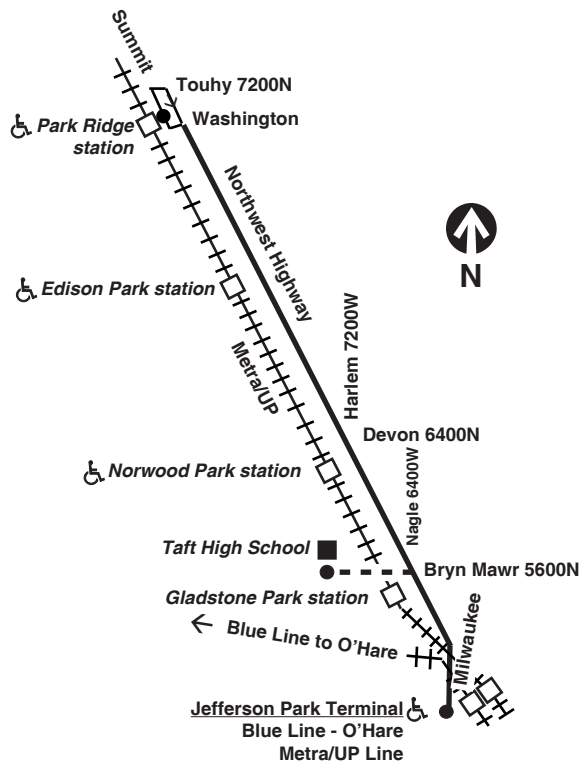

CTA Bike & Ride

Bicycle racks are available on the front exteriors of CTA buses. Bicycles can be placed on bicycle racks during normal hours of operation for each route. Racks accommodate two (2) bicycles at a time. Bicycles are also permitted on CTA trains during certain hours.

Please Stand Up &

for Seniors and People with Disabilities

Federal law requires priority seating be designated for seniors and people with disabilities.

The schedules and other information in this timetable are subject to change. CTA does not assume responsibility for errors in timetables, nor for inconvenience or damage resulting from delayed trains or buses due to weather, traffic conditions, etc.

Supplementary service may be provided over portions of this route in addition to the trips shown. Please check destination signs and announcements when boarding buses.

CTA operating costs are funded in part through the Regional Transportation Authority, by the federal and state governments, and the City of Chicago and County of Cook.

For more information call the RTA Travel Information Center in Chicago: 312-836-7000. Open 5 a.m. until 1 a.m. every day.

Para obtener mayor información, en Español, llame al Centro de Información: 312-836-7000.

transitchicago.com

Chicago Transit Authority

68

Northwest Highway

Effective February 7, 2010

Additional service provided on school days, September through June

transitchicago.com

Monday thru Friday

68 Northwest Highway

Southbound

Leave Park Ridge Metra Station	Northwest Highway/ Harlem	Northwest Highway/ Nagle	Arrive Jefferson Park Terminal
4:50 a	4:56 a	5:00a	5:06a
5:20	5:26	5:30	5:36
5:40	5:46	5:50	5:56
6:00	6:06	6:10	6:18
6:20	6:26	6:30	6:38
6:40	6:46	6:50	6:58
7:00	7:06	7:11	7:19
7:20	7:26	7:31	7:39
7:40	7:46	7:51	7:59
8:00	8:06	8:11	8:19
8:20	8:26	8:31	8:39
8:40	8:46	8:50	8:57
9:00	9:06	9:10	9:17
9:20	9:26	9:30	9:37
9:50	9:56	10:00	10:07
10:20	10:26	10:30	10:37
10:50	10:56	11:00	11:07
11:20	11:26	11:30	11:37
11:50	11:56	12:00 p	12:07p
12:20 p	12:26 p	12:30	12:37
12:50	12:56	1:00	1:08
1:20	1:26	1:30	1:38
1:50	1:56	2:00	2:08
2:20	2:26	2:30	2:38
-----	-----	2:35T	2:50
-----	-----	2:40T	2:55
2:40	2:46	2:50	2:59
-----	-----	2:45T	3:03
3:00	3:07	3:11	3:21
3:20	3:27	3:31	3:41
3:40	3:47	3:52	4:02
4:00	4:07	4:12	4:22
4:22	4:29	4:34	4:44
4:42	4:49	4:54	5:04
5:02	5:09	5:14	5:24
5:22	5:29	5:34	5:44
5:42	5:49	5:53	6:03
6:00	6:07	6:10	6:18
6:20	6:27	6:30	6:38
6:40	6:47	6:50	6:58
7:00	7:07	7:10	7:18
7:20	7:27	7:30	7:38
7:40	7:46	7:50	7:56
8:00	8:06	8:10	8:16
8:20	8:26	8:30	8:36
8:50	8:56	9:00	9:06
9:20	9:26	9:29	9:35
9:50	9:56	9:59	10:05

Northbound

Leave Jefferson Park Terminal	Northwest Highway/ Nagle	Northwest Highway/ Harlem	Arrive Park Ridge Metra Station
4:30 a	4:35 a	4:39 a	4:45 a
5:00	5:05	5:09	5:15
5:20	5:25	5:29	5:35
5:40	5:46	5:50	5:57
6:00	6:06	6:10	6:17
6:20	6:26	6:30	6:37
6:40	6:47	6:52	6:59
6:53	7:01T	-----	-----
7:00	7:07	7:12	7:19
7:08	7:16 T	-----	-----
7:20	7:27	7:32	7:39
7:40	7:47	7:52	7:59
8:00	8:07	8:12	8:19
8:20	8:27	8:32	8:39
8:40	8:47	8:51	8:58
9:00	9:07	9:11	9:18
9:30	9:37	9:41	9:48
10:00	10:06	10:10	10:17
10:30	10:36	10:40	10:47
11:00	11:06	11:10	11:17
11:30	11:36	11:40	11:47
12:00 p	12:06 p	12:10 p	12:17 p
12:30	12:36	12:40	12:47
1:30	1:36	1:40	1:47
2:00	2:06	2:10	2:17
2:20	2:26	2:30	2:37
2:40	2:47	2:51	2:58
3:00	3:07	3:11	3:19
3:20	3:27	3:31	3:39
3:40	3:47	3:51	3:59
4:00	4:07	4:12	4:20
4:20	4:27	4:32	4:40
4:40	4:47	4:52	5:00
5:00	5:07	5:12	5:20
5:20	5:27	5:32	5:40
5:40	5:47	5:51	5:59
6:00	6:07	6:11	6:19
6:20	6:27	6:31	6:39
6:40	6:47	6:51	6:59
7:00	7:06	7:09	7:16
7:20	7:26	7:29	7:36
7:40	7:46	7:49	7:56
8:00	8:06	8:09	8:16
8:30	8:35	8:39	8:45
9:00	9:05	9:09	9:15
9:30	9:35	9:39	9:45

am light face pm bold face

T - trip begins/ends at Taft High School on school days only