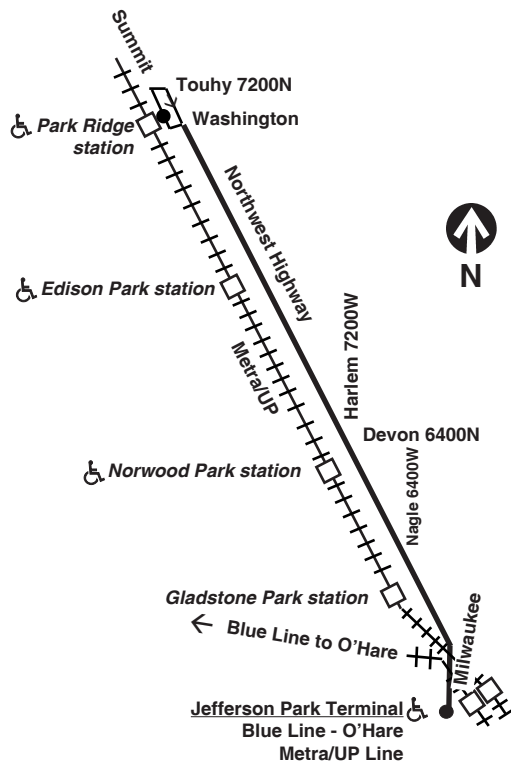

transitchicago.com

**Chicago Transit Authority**

68

Northwest Highway

Effective June 20, 2010

**Additional service provided on school days, September through June**

transitchicago.com

**Monday thru Friday**