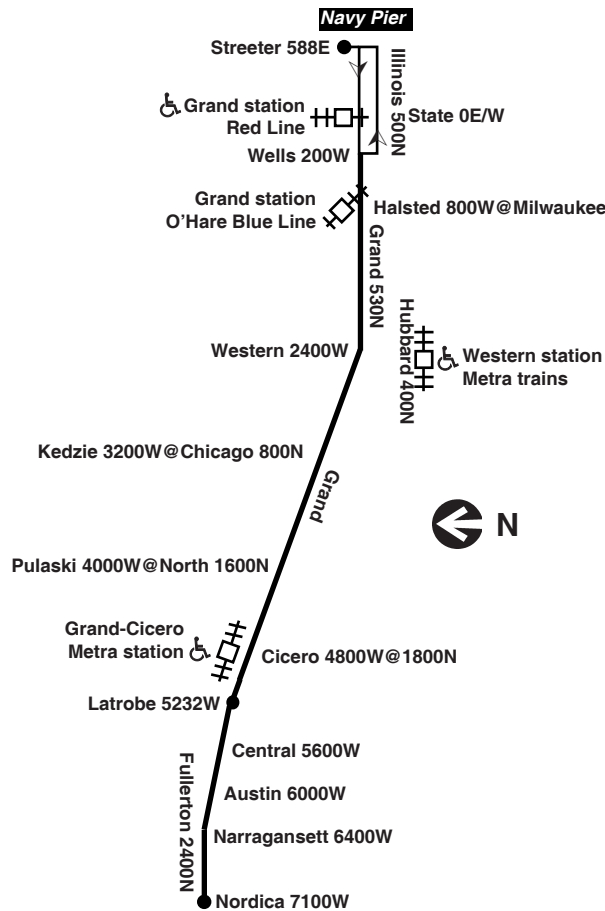

Chicago Transit Authority

65 
Grand

Effective December 17, 2017

Monday thru Friday

Eastbound

Leave Grand/Nordica	Grand/Cicero	Grand/Pulaski	Grand/Chicago	Grand/Milwaukee/Halsted	Arrive Grand/Navy Pier
4:47am	4:59am	5:04am	5:11am	5:23am	5:35am
5:12	5:24	5:29	5:36	5:48	6:00
5:32	5:45	5:50	5:58	6:11	6:25
5:47	6:00	6:06	6:14	6:27	6:41
6:00	6:13	6:19	6:27	6:41	6:55
6:11	6:26	6:32	6:41	6:56	7:10
6:20	6:35	6:41	6:50	7:06	7:20
6:28	6:44	6:50	6:59	7:15	7:30
6:35	6:51	6:57	7:06	7:23	7:38
6:42	6:58	7:05	7:15	7:33	7:49
7:01 L	7:05	7:11	7:22	7:40	7:56
6:54	7:12	7:18	7:29	7:47	8:04
7:13 L	7:17	7:24	7:34	7:53	8:10