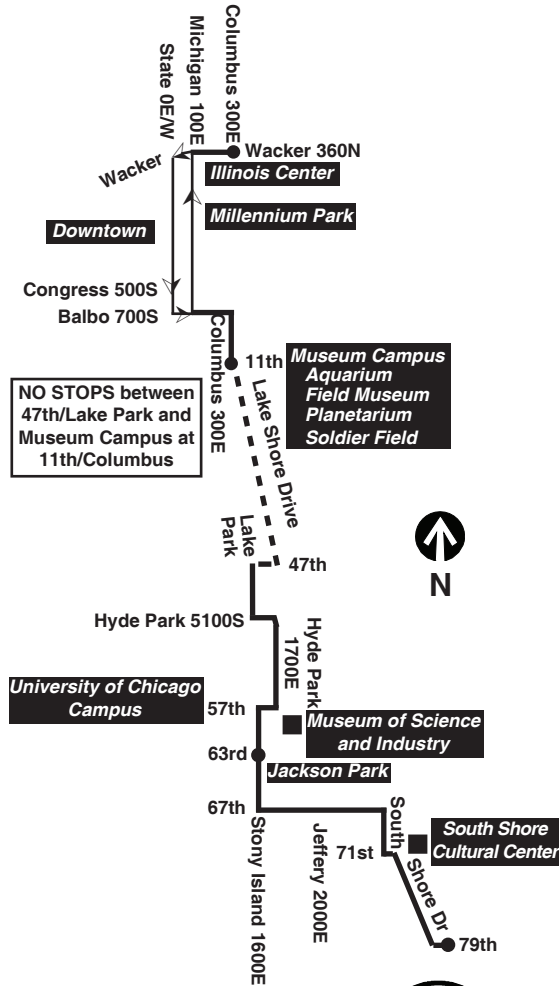

The night route compliments the regular routes to provide 24 hour round the clock service over the above route portions. Both terminals on the #5 Night Bus provide direct connections with the Howard/Dan Ryan Red line rapid transit at 69th station on the north and 95th Terminal on the south.

CTA Bike & Ride
Bicycle racks are available on the front exteriors of CTA buses. Bicycles can be placed on bicycle racks during normal hours of operation for each route. Racks accommodate two (2) bicycles at a time. Bicycles are also permitted on CTA trains during certain hours.

Please Stand Up for Seniors and People with Disabilities
Federal law requires priority seating be designated for seniors and people with disabilities.

Supplementary service may be provided over portions of this route in addition to the trips shown. Please check destination signs and announcements when boarding buses.

For more Information call the RTA Travel Information Center in Chicago: 312-836-7000. Open 5 a.m. until 1 a.m. every day.

Para obtener mayor información, en Español, llame al Centro de Información: 312-836-7000.

transitchicago.com

Chicago Transit Authority

6
Jackson Park Express
Effective December 18, 2011

transitchicago.com

Monday thru Friday

Northbound

Leave 79th/ South Shore	67th/ Stony Isl.	57th/ Stony Isl.	47th/ Lake Park	11th/ Columbus	Arrive Wacker/ Columbus
4:00 a	4:12 a	4:17 a	4:26 a	4:34 a	4:49 a
4:20	4:32	4:37	4:46	4:54	5:09
4:38	4:50	4:55	5:04	5:12	5:27
4:56	5:08	5:13	5:22	5:30	5:45
5:11	5:23	5:28	5:37	5:45	6:00
5:24	5:36	5:41	5:50	5:58	6:13
5:35	5:47	5:52	6:01	6:09	6:25
5:46	5:59	6:04	6:14	6:22	6:38
5:57	6:10	6:16	6:26	6:35	6:52
6:08	6:21	6:27	6:37	6:46	7:03
6:19	6:32	6:38	6:48	6:57	7:14
6:30	6:43	6:49	6:59	7:08	7:25
6:39	6:53	6:59	7:10	7:19	7:36
6:49	7:03	7:09	7:20	7:29	7:46
6:59	7:13	7:19	7:30	7:39	7:56
7:09	7:23	7:29	7:40	7:49	8:06
7:19	7:33	7:39	7:50	7:59	8:16
7:29	7:43	7:49	8:00	8:09	8:26
7:39	7:53	7:59	8:10	8:19	8:36
7:49	8:03	8:09	8:20	8:29	8:46
7:59	8:13	8:19	8:30	8:39	8:56
8:09	8:23	8:29	8:40	8:49	9:06
8:20	8:34	8:40	8:51	9:00	9:17

then every 10 minutes from 79th until

2:50 p	3:04 p	3:10 p	3:21 p	3:30 p	3:48 p
3:00	3:14	3:20	3:31	3:40	3:58
3:10	3:24	3:30	3:41	3:50	4:08
3:20	3:34	3:40	3:51	4:00	4:18
3:30	3:44	3:50	4:01	4:10	4:28
3:40	3:54	4:00	4:11	4:20	4:38
3:50	4:04	4:10	4:21	4:30	4:48
4:00	4:14	4:20	4:31	4:40	4:58
4:10	4:24	4:30	4:41	4:50	5:08
4:20	4:34	4:40	4:51	5:00	5:18
4:30	4:44	4:50	5:01	5:10	5:28
4:40	4:54	5:00	5:11	5:20	5:38
4:50	5:04	5:10	5:21	5:30	5:48
5:00	5:14	5:20	5:31	5:40	5:58
5:10	5:24	5:30	5:41	5:50	6:08
5:20	5:34	5:40	5:51	6:00	6:18
5:30	5:44	5:50	6:01	6:10	6:28
5:42	5:56	6:02	6:13	6:22	6:40
5:54	6:07	6:13	6:24	6:32	6:49
6:07	6:20	6:26	6:36	6:44	7:00
6:20	6:33	6:39	6:48	6:56	7:11
6:32	6:45	6:51	7:00	7:08	7:23
6:44	6:57	7:03	7:12	7:20	7:35
6:56	7:09	7:15	7:24	7:32	7:47
7:11	7:24	7:30	7:39	7:47	8:02
7:26	7:39	7:45	7:54	8:02	8:17
7:45	7:58	8:04	8:13	8:21	8:36
8:05	8:18	8:24	8:33	8:41	8:56
8:25	8:38	8:44	8:53	9:01	9:16
8:45	8:58	9:04	9:13	9:21	9:36
9:05	9:18	9:24	9:33	9:41	9:56
9:25	9:38	9:44	9:53	10:01	10:16
9:45	9:58	10:04	10:13	10:21	10:36
10:05	10:17	10:23	10:32	10:40	10:54
10:25	10:37	10:43	10:52	11:00	11:14
10:45	10:57	11:03	11:12	11:19	11:33
11:05	11:17	11:23	11:32	11:39	11:53
11:25	11:37	11:43	11:52	11:59	12:13 a
11:45	11:57	12:03 a	12:12 a	12:19 a	12:33

am light face pm bold face

6 Jackson Park Express

Southbound