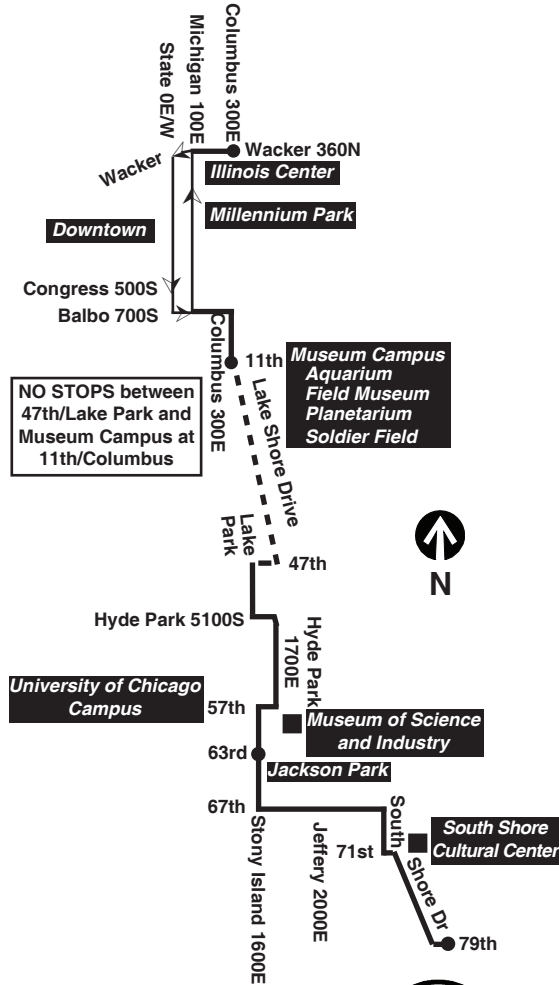

- #6 Jackson Park Express between 67th/Stony Island and 79th/South Shore
- #15 Jeffery Local between 67th/Jeffery and 75th/Jeffery
- #67 67th/69th/71st between 69th/Red Line station and 67th/Jeffery
- #71 71st/South Shore from 75th/South Shore to 92nd/Commercial
- #75 74th/75th between 75th/Jeffery and 75th/South Shore
- #95E 93rd/95th between 92nd/Commercial and 95th/Red Line Terminal

The night route compliments the regular routes to provide 24 hour round the clock service over the above route portions. Both terminals on the #5 Night Bus provide direct connections with the Howard/Dan Ryan Red line rapid transit at 69th station on the north and 95th Terminal on the south.

Chicago Transit Authority

Jackson Park Express
Effective February 7, 2010

Monday thru Friday

Northbound

Leave 79th/ South Shore	67th/ Jeffery	Stony Island/ 63rd	Lake Park/ Hyde Park	Wacker/ Michigan	Arrive Wacker/ Columbus
4:00 a	4:09 a	4:16 a	4:26 a	4:45 a	4:49 a
4:20	4:29	4:36	4:46	5:05	5:09
4:38	4:47	4:54	5:04	5:23	5:27
4:56	5:05	5:12	5:22	5:41	5:45
5:09	5:18	5:25	5:35	5:54	5:58
5:23	5:32	5:39	5:49	6:08	6:12
5:34	5:43	5:50	6:01	6:20	6:24
5:45	5:54	6:01	6:12	6:31	6:36
5:55	6:05	6:11	6:23	6:44	6:49
6:06	6:16	6:22	6:34	6:55	7:01
6:17	6:27	6:33	6:46	7:07	7:13
6:26	6:36	6:42	6:55	7:16	7:22
6:35	6:45	6:51	7:04	7:25	7:31
6:43	6:53	6:59	7:12	7:34	7:40
6:48	6:58	7:04	7:17	7:40	7:46
6:54	7:04	7:11	7:24	7:47	7:53
7:00	7:10	7:17	7:30	7:54	8:00

am light face pm bold face

Southbound

Leave Wacker/ Columbus	Balbo/ Michigan	Lake Park/ Hyde Park	Stony Island/ 63rd	Jeffery/ 67th	Arrive 79th/ South Shore
5:50 a	6:00 a	6:09 a	6:16 a	6:21 a	6:28 a
6:20	6:30	6:39	6:56	6:58	6:58
6:50	7:00	7:09	7:16	7:21	7:28
7:10	7:20	7:29	7:36	7:41	7:48
7:28	7:38	7:47	7:54	7:59	8:06
7:45	7:56				