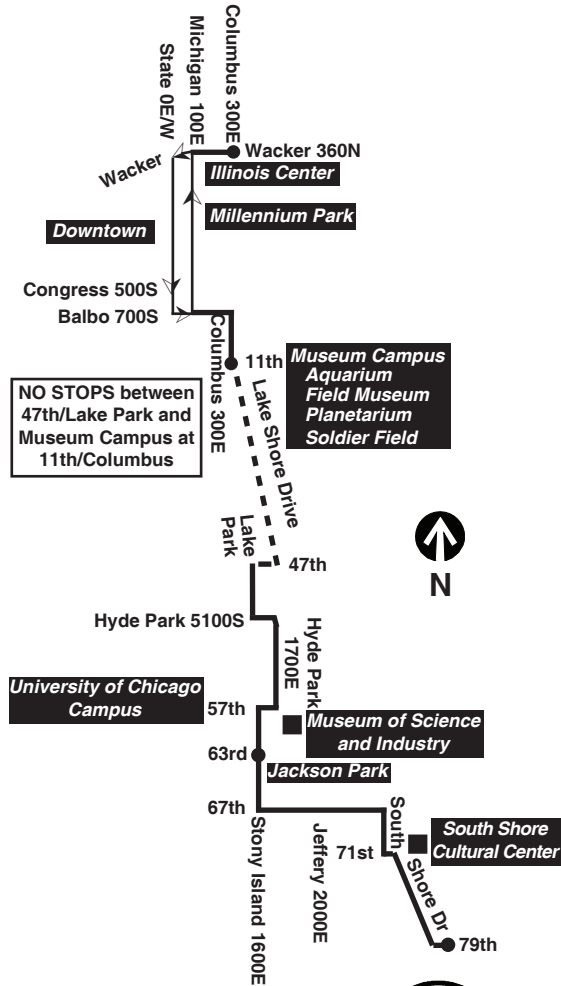

- #6 Jackson Park Express between 67th/Stony Island and 79th/South Shore
- #15 Jeffery Local between 67th/Jeffery and 75th/Jeffery
- #67 67th/69th/71st between 69th/Red Line station and 67th/Jeffery
- #71 71st/South Shore from 75th/South Shore to 92nd/Commercial
- #75 74th/75th between 75th/Jeffery and 75th/South Shore
- #95E 93rd/95th between 92nd/Commercial and 95th/Red Line Terminal

The night route compliments the regular routes to provide 24 hour round the clock service over the above route portions. Both terminals on the #5 Night Bus provide direct connections with the Howard/Dan Ryan Red line rapid transit at 69th station on the north and 95th Terminal on the south.

transitchicago.com

Chicago Transit Authority

Jackson Park Express

Effective June 20, 2010

NO STOPS between 47th/Lake Park and Museum Campus at 11th/Columbus

transitchicago.com

Monday thru Friday

Northbound

Leave 79th/ South Shore	67th/ Stony Isl.	57th/ Stony Isl.	47th/ Lake Park	11th/ Columbus	Arrive Wacker/ Columbus
4:00 a	4:11 a	4:18 a	4:26 a	4:37 a	4:49 a
4:20	4:31	4:38	4:46	4:57	5:09
4:38	4:49	4:56	5:04	5:15	5:27
4:56	5:07	5:14	5:22	5:33	5:45
5:11	5:22	5:29	5:37	5:48	6:00
5:24	5:35	5:42	5:50	6:01	6:13
5:35	5:46	5:53	6:01	6:13	6:25
5:46	5:57	6:04	6:13	6:25	6:38
5:56	6:07	6:15	6:24	6:37	6:51
6:07	6:18	6:26	6:36	6:49	7:03
6:18	6:29	6:37	6:47	7:00	7:14
6:28	6:39	6:47	6:57	7:10	7:24
6:37	6:48	6:56	7:06	7:19	7:33
6:46	6:57	7:05	7:15	7:29	7:44
6:54	7:05	7:13	7:24	7:38	7:53
7:02	7:13	7:21	7:32	7:47	8:02
7:11	7:22	7:30	7:41	7:56	8:11
7:20	7:31	7:39	7:50	8:05	8:20
7:29	7:40	7:48	7:59	8:14	8:29
7:38	7:49	7:57	8:08	8:23	8:38
7:46	7:57	8:05	8:16	8:31	8:46
7:54	8:05	8:13	8:24	8:39	8:54
8:02	8:13	8:21	8:32	8:47	9:02
8:10	8:21	8:29	8:40	8:55	9:10