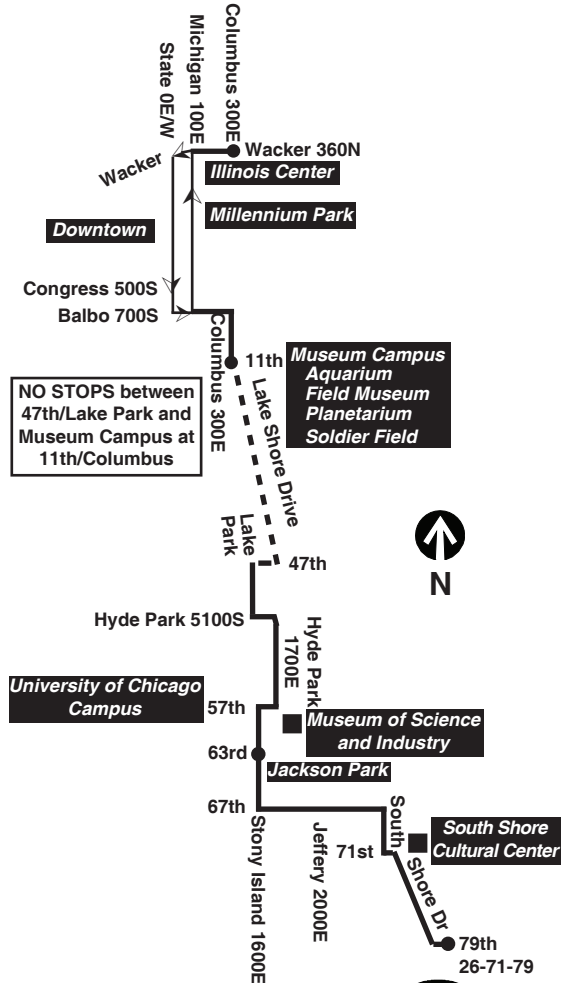

Chicago Transit Authority

6
Jackson Park Express
Effective September 6, 2009

Monday thru Friday

Northbound

Leave 79th/ South Shore	67th/ Jeffery	Stony Island/ 63rd	Lake Park/ Hyde Park	Wacker/ Michigan	Arrive Wacker/ Columbus
4:00 a	4:09 a	4:16 a	4:26 a	4:45 a	4:49 a
4:15	4:24	4:31	4:41	5:00	5:05
4:30	4:39	4:46	4:56	5:15	5:19
4:45	4:54	5:01	5:11	5:30	5:34
5:00	5:09	5:16	5:26	5:45	5:49
5:12	5:21	5:28	5:38	5:57	6:01
5:24	5:33	5:40	5:50	6:09	6:13
5:35	5:44	5:51	6:02	6:21	6:25
5:46	5:55	6:02	6:13	6:33	6:38
5:56	6:06	6:12	6:24	6:45	6:50
6:07	6:17	6:23	6:36	6:57	7:03
6:17	6:27	6:33	6:46	7:07	7:13
6:27	6:37	6:43	6:56	7:17	7:23
6:37	6:47	6:53	7:06	7:27	7:33
6:45	6:55	7:01	7:14	7:36	7:42
6:52	7:02	7:09	7:22	7:46	7:52
7:00	7:10	7:17	7:30	7:54	8:00
7:07	7:17	7:24	7:37	8:01	8:07
7:15	7:25	7:32	7:45	8:09	8:15
7:22	7:32	7:39	7:52	8:16	8:22
7:30	7:40	7:47	8:00	8:24	8:30
7:37	7:47	7:54	8:07	8:31	8:37
7:45	7:55	8:02	8:15	8:39	8:45
7:52	8:02	8:09	8:22	8:46	8:52
8:00	8:10	8:17	8:30	8:54	9:00
8:07	8:17	8:24	8:37	9:01	9:07
8:15	8:25	8:32	8:45	9:09	9:15
8:24	8:34	8:41	8:54	9:18	9:24
8:35	8:45	8:52	9:04	9:28	9:34

then every 9 to 12 minutes from 79th until

6:00 p	6:09 p	6:16 p	6:26 p	6:46 p	6:52 p
6:14	6:22	6:29	6:39	6:58	7:03
6:26	6:34	6:41	6:51	7:10	7:15
6:38	6:46	6:53	7:03	7:22	7:27
6:50	6:58	7:05	7:15	7:34	7:39
7:02	7:10	7:17	7:27	7:46	7:51
7:14	7:22	7:29	7:39	7:58	8:03
7:26	7:34	7:41	7:51	8:10	8:15
7:38	7:46	7:53	8:03	8:22	8:27
7:50	7:58	8:05	8:15	8:34	8:39
8:05	8:13	8:20	8:30	8:49	8:54
8:20	8:28	8:35	8:45	9:04	9:09
8:35	8:43	8:50	9:00	9:19	9:24
8:50	8:58	9:05	9:15	9:34	9:39
9:05	9:13	9:20	9:30	9:49	9:54
9:20	9:28	9:35	9:45	10:04	10:09
9:35	9:43	9:50	10:00	10:19	10:24
9:50	9:58	10:04	10:14	10:33	10:38
10:05	10:13	10:19	10:29	10:47	10:52
10:20	10:28	10:34	10:43	11:01	11:06
10:35	10:43	10:49	10:58	11:16	11:21
10:50	10:58	11:03	11:13	11:30	11:35
11:05	11:13	11:18	11:27	11:44	11:49
11:20	11:28	11:33	11:42	11:58	12:03 a
11:35	11:43	11:48	11:57	12:13 a	12:18
11:50	11:58	12:03 a	12:12 a	12:28	12:33
12:05 a	12:13 a	12:18	12:27	12:43	12:48
12:20	12:28	12:33	12:42	12:58	1:03
12:35	12:43	12:48	12:57	1:13	1:18

am light face pm bold face

6 Jackson Park Express

Southbound

Leave Wacker/ Columbus	Balbo/ Michigan	Lake Park/ Hyde Park	Stony Island/ 63rd	Jeffery/ 67th	Arrive 79th/ South Shore
5:00 a	5:10 a	5:22 a	5:30 a	5:35 a	5:43 a
5:05	5:25	5:37	5:45	5:50	5:58
5:30	5:40	5:52	6:00	6:05	6:13
5:45	5:55	6:07	6:15	6:20	6:28
6:00	6:10	6:22	6:30	6:35	6:43
6:15	6:25	6:37	6:45	6:50	6:58
6:30	6:40	6:52	7:01	7:06	7:14
6:45	6:56	7:09	7:18	7:23	7:32
7:00	7:13	7:26	7:36	7:42	7:52

continuing every 10 to 12 minutes from Wacker/Columbus until