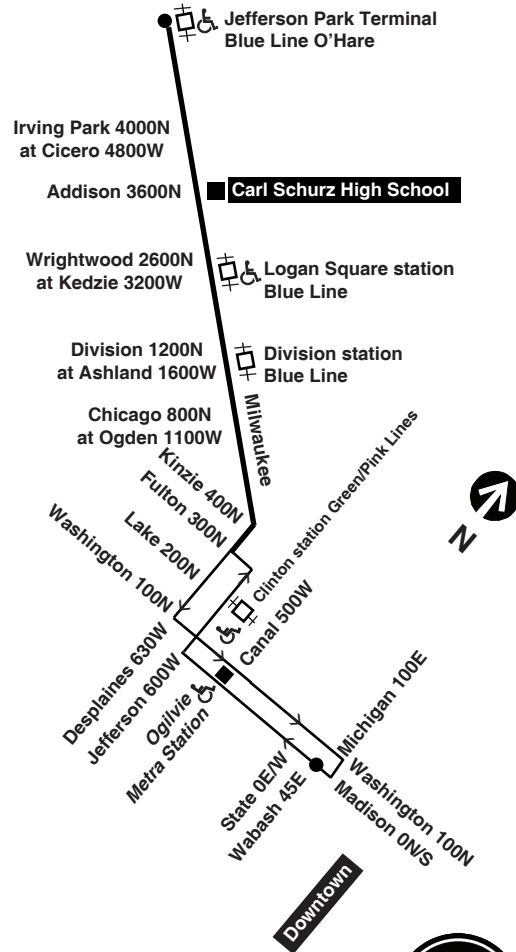

CTA Bike & Ride

Bicycle racks are available on the front exteriors of CTA buses. Bicycles can be placed on bicycle racks during normal hours of operation for each route. Racks accommodate two (2) bicycles at a time. Bicycles are also permitted on CTA trains during certain hours.

Please Stand Up ♿

for Seniors and People with Disabilities
Federal law requires priority seating be designated for seniors and people with disabilities.

The schedules and other information in this timetable are subject to change. CTA does not assume responsibility for errors in timetables, nor for inconvenience or damage resulting from delayed trains or buses due to weather, traffic conditions, etc.

Supplementary service may be provided over portions of this route in addition to the trips shown. Please check destination signs and announcements when boarding buses.

CTA operating costs are funded in part through the Regional Transportation Authority, by the federal and state governments, and the City of Chicago and County of Cook.

For more Information call the RTA Travel Information Center in Chicago: 312-836-7000. Open 5 a.m. until 1 a.m. every day.

Para obtener mayor información, en Español, llame al Centro de Información: 312-836-7000.

transitchicago.com

Chicago Transit Authority

56 ♿
Milwaukee

Effective February 7, 2010

Additional service may be provided on school days, September through June

transitchicago.com

Monday thru Friday

Southbound

Leave Jefferson Park	Irving Park/ Cicero/ Milwaukee	Kedzie/ Logan Square	Divison/ Ashland/ Milwaukee	Canal/ Ogilvie Center	Arrive Madison/ Wabash
4:30a	4:35 a	4:46 a	5:00 a	5:12 a	5:19 a
4:50	4:55	5:06	5:20	5:32	5:39
5:07	5:12	5:23	5:37	5:49	5:56
5:22	5:27	5:38	5:52	6:04	6:12
5:36	5:41	5:53	6:09	6:22	6:30
5:49	5:55	6:07	6:23	6:37	6:45
6:02	6:08	6:21	6:38	6:52	7:01
6:12	6:18	6:32	6:49	7:04	7:13
6:22	6:29	6:43	7:00	7:15	7:25

continuing every 5 to 8 minutes from Jefferson Park until

7:47	7:56	8:13	8:33	8:49	9:02
7:55	8:04	8:21	8:41	8:57	9:10
8:03	8:12	8:29	8:49	9:05	9:18
8:12	8:21	8:38	8:58	9:14	9:27
8:21	8:30	8:47	9:07	9:23	9:36
8:31	8:40	8:57	9:17	9:33	9:46
8:42	8:50	9:06	9:25	9:40	9:52
8:55	9:03	9:18	9:37	9:50	10:02
9:08	9:16	9:31	9:49	10:02	10:13
9:23	9:31	9:46	10:04	10:17	10:28
9:39	9:47	10:02	10:20	10:33	10:44
9:55	10:03	10:18	10:36	10:49	11:00
10:11	10:19	10:34	10:52	11:05	11:16
10:27	10:35	10:50	11:08	11:21	11:32
10:43	10:51	11:06	11:24	11:37	11:48
10:59	11:07	11:22	11:40	11:53	12:04p
11:15	11:23	11:38	11:56	12:09p	12:20p
11:31	11:39	11:54	12:12p	12:25	12:36
11:47	11:55	12:10p	12:28	12:41	12:52
12:03p	12:11 p	12:26	12:44	12:57	1:08
12:17	12:25	12:40	12:58	1:11	1:22
12:31	12:39	12:54	1:12	1:25	1:36
12:43	12:51	1:06	1:24	1:37	1:48
12:55	1:03	1:18	1:36	1:49	2:00
1:07	1:15	1:30	1:48	2:01	2:12
1:19	1:27	1:42	2:00	2:13	2:24
1:31	1:39	1:54	2:12	2:25	2:36
1:43	1:51	2:06	2:24	2:37	2:48
1:55	2:03	2:18	2:36	2:49	3:00

continuing every 10 minutes from Jefferson Park until

3:15	3:26	3:44	4:03	4:15	4:29
3:23	3:34	3:52	4:11	4:23	4:37
3:31	3:42	4:00	4:19	4:31	4:45
3:39	3:50	4:08	4:27	4:39	4:53
3:52	4:03	4:21	4:40	4:52	5:06

continuing every 10 to 13 minutes from Jefferson Park until

4:58	5:09	5:26	5:44	5:56	6:06
5:13	5:24	5:41	5:59	6:11	6:21
5:28	5:39	5:56	6:14	6:26	6:36
5:43	5:53	6:10	6:27	6:39	6:49
6:04	6:14	6:29	6:45	6:56	7:05
6:25	6:34	6:47	7:02	7:13	7:21
6:46	6:55	7:08	7:22	7:33	7:41
7:07	7:16	7:29	7:43	7:54	8:02
7:28	7:37	7:50	8:04	8:15	8:23
7:49	7:57	8:10	8:24	8:35	8:43
8:10	8:17	8:30	8:43	8:54	9:02
8:31	8:38	8:50	9:04	9:15	9:22
8:52	8:58	9:10	9:23	9:34	9:41
9:12	9:18	9:30	9:43	9:54	10:01
9:32	9:38	9:50	10:03	10:14	10:21

56 Milwaukee

Northbound

continuing every 7 to 10 minutes from Madison/Wabash until

6:08	6:15	6:29	6:50	7:03	7:14
6:18	6:25	6:39	7:00	7:13	7:24
6:28	6:35	6:48	7:08	7:21	7:31
6:43	6:49	7:02	7:21	7:33	7:43
6:56	7:02	7:15	7:34	7:46	7:56
7:13	7:19	7:31	7:48	7:59	8:08
7:31	7:36	7:48	8:05	8:16	8:25

continuing every 20 minutes from Madison/Wabash until

10:11	10:16	10:28	10:43	10:53	11:01
10:31	10:36	10:48	11:03	11:13	11:21

am light face pm bold face