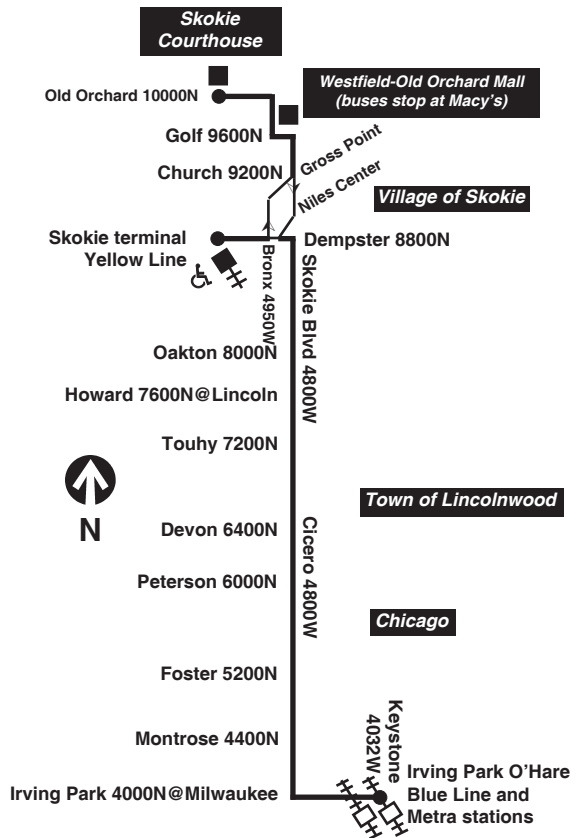

CTA Bike & Ride

Bicycle racks are available on the front exteriors of CTA buses. Bicycles can be placed on bicycle racks during normal hours of operation for each route. Racks accommodate two (2) bicycles at a time. Bicycles are also permitted on CTA trains during certain hours.

Please Stand Up ♿

for Seniors and People with Disabilities

Federal law requires priority seating be designated for seniors and people with disabilities.

The schedules and other information in this timetable are subject to change. CTA does not assume responsibility for errors in timetables, nor for inconvenience or damage resulting from delayed trains or buses due to weather, traffic conditions, etc.

CTA operating costs are funded in part through the Regional Transportation Authority, by the federal and state governments, and the City of Chicago and County of Cook.

For more Information call the RTA Travel Information Center in Chicago: 312-836-7000. Open 5 a.m. until 1 a.m. every day.

Para obtener mayor información, en Español, llame al Centro de Información: 312-836-7000.

Chicago Transit Authority

54A ♿

North Cicero/Skokie

Effective February 8, 2010

No Service Saturday, Sundays/Holidays

transitchicago.com

transitchicago.com