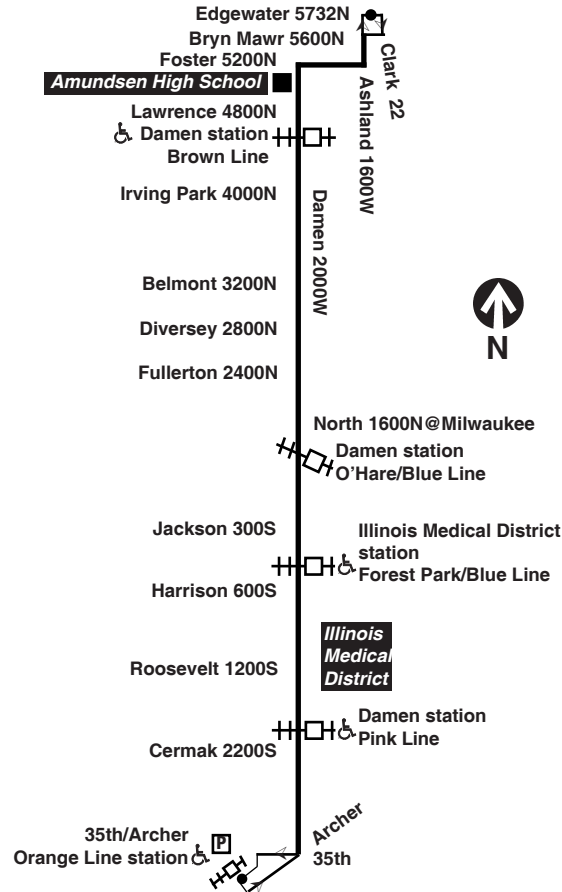

CTA Bike & Ride

Bicycle racks are available on the front exteriors of CTA buses. Bicycles can be placed on bicycle racks during normal hours of operation for each route. Racks accommodate two (2) bicycles at a time. Bicycles are also permitted on CTA trains during certain hours.

Please Stand Up &

for Seniors and People with Disabilities

Federal law requires priority seating be designated for seniors and people with disabilities.

The schedules and other information in this timetable are subject to change. CTA does not assume responsibility for errors in timetables, nor for inconvenience or damage resulting from delayed trains or buses due to weather, traffic conditions, etc.

Supplementary service may be provided over portions of this route in addition to the trips shown. Please check destination signs and announcements when boarding buses.

CTA operating costs are funded in part through the Regional Transportation Authority, by the federal and state governments, and the City of Chicago and County of Cook.

For more information call the RTA Travel Information Center in Chicago: 312-836-7000. Open 5 a.m. until 1 a.m. every day.

Para obtener mayor información, en Español, llame al Centro de Información: 312-836-7000.

Chicago Transit Authority

50

Damen

Effective February 7, 2010

Additional service may be provided on school days, September through June

Monday thru Friday

Southbound

Leave Ashland/Clark	Irving Park/Damen	North/Damen	Jackson/Damen	Cermak/Damen	Arrive 35th/Orange Line Station
4:30a	4:43a	4:57a	5:08a	5:18a	5:27a
4:50	5:03	5:17	5:28	5:38	5:47
5:04	5:17	5:31	5:42	5:52	6:01
5:18	5:31	5:45	5:56	6:06	6:15
5:31	5:44	5:58	6:09	6:19	6:28
5:43	5:57	6:11	6:23	6:32	6:41
5:55	6:09	6:23	6:36	6:46	6:55
6:07	6:22	6:37	6:50	7:00	7:09
6:19	6:34	6:51	7:04	7:14	7:23
6:31	6:46	7:03	7:17	7:27	7:36
6:42	6:58	7:16	7:31	7:41	7:50
6:56	7:12	7:31	7:47	7:57	8:06
7:10	7:27	7:47	8:03	8:14	8:23
7:24	7:42	8:03	8:20	8:31	8:40
7:38	7:56	8:17	8:34	8:45	8:54
7:52	8:10	8:31	8:48	8:59	9:08
8:06	8:24	8:45	9:02	9:13	9:22
8:20	8:38	8:58	9:15	9:26	9:35
8:34	8:51	9:10	9:26	9:37	9:47
8:48	9:04	9:22	9:37	9:48	9:58
9:02	9:18	9:34	9:48	10:00	10:10
9:19	9:35	9:51	10:05	10:17	10:27
9:36	9:52	10:08	10:22	10:34	10:44
9:53	10:09	10:25	10:39	10:51	11:01
10:10	10:26	10:42	10:56	11:08	11:18
10:27	10:43	11:00	11:14	11:25	11:35
10:44	11:00	11:17	11:32	11:44	11:54
11:01	11:17	11:34	11:49	12:01p	12:11p
11:18	11:34	11:51	12:06p	12:18	12:29
11:35	11:51	12:08p	12:23	12:35	12:46
11:52	12:08p	12:25	12:40	12:52	1:03
12:09p	12:25	12:42	12:57	1:09	1:20
12:26	12:42	12:59	1:14	1:26	1:37
12:43	12:59	1:16	1:31	1:43	1:54
1:00	1:16	1:33	1:48	2:00	2:11

then every 11 to 13 minutes until

2:59	3:19	3:39	3:55	4:08	4:19
3:12	3:32	3:52	4:08	4:21	4:32
3:25	3:45	4:05	4:21	4:34	4:45
3:38	3:58	4:18	4:34	4:47	4:58
3:52	4:12	4:32	4:48	5:01	5:12
4:06	4:25	4:46	5:01	5:14	5:25
4:18	4:37	4:56	5:12	5:24	5:35
4:31	4:50	5:09	5:25	5:37	5:48
4:44	5:03	5:22	5:37	5:49	6:00
4:58	5:16	5:36	5:50	6:02	6:13
5:11	5:29	5:48	6:03	6:14	6:25
5:23	5:41	5:59	6:14	6:25	6:35
5:36	5:53	6:12	6:26	6:37	6:48
5:49	6:06	6:25	6:39	6:50	7:01
6:02	6:19	6:37	6:52	7:02	7:13
6:21	6:37	6:55	7:08	7:18	7:29
6:41	6:57	7:15	7:28	7:38	7:49
7:01	7:17	7:34	7:48	7:57	8:08
7:21	7:37	7:54	8:07	8:16	8:27
7:41	7:56	8:12	8:26	8:35	8:45
8:01	8:16	8:32	8:45	8:54	9:04
8:20	8:35	8:51	9:03	9:11	9:21
8:41	8:55	9:10	9:22	9:30	9:40
9:01	9:15	9:30	9:42	9:50	10:00
9:21	9:35	9:50	10:02	10:10	10:20

am light face pm bold face

50 Damen

Northbound