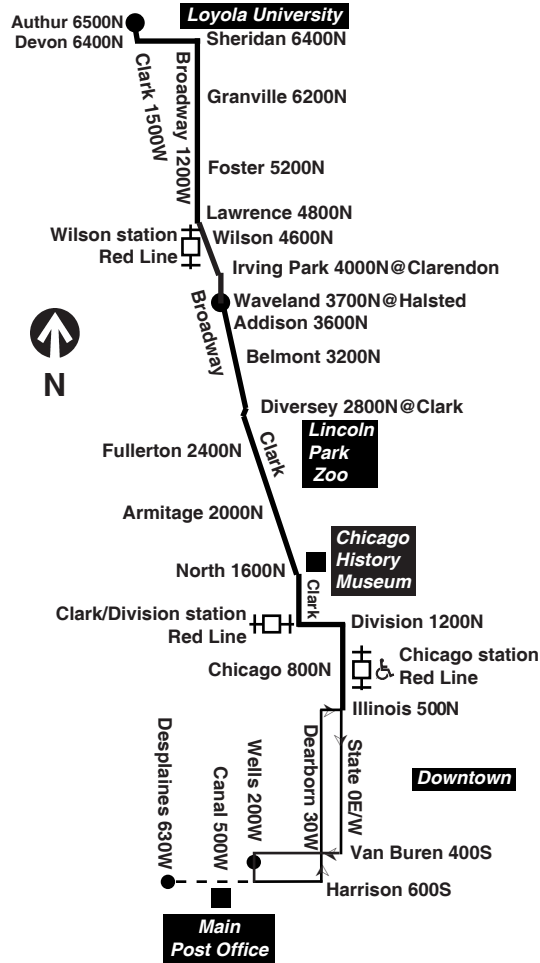

For more Information call the RTA Travel Information Center in Chicago: 312-836-7000. Open 5 a.m. until 1 a.m. every day.

Para obtener mayor información, en Español, llame al Centro de Información: 312-836-7000.

Chicago Transit Authority

36 
Broadway

Effective February 7, 2010

Monday thru Friday

36 Broadway

Northbound

Leave Harrison/Wells	State/Chicago	Clark/Diversey	Broadway/Waveland	Broadway/Foster	Arrive Clark/Arthur
5:00a	5:10a	5:24a	5:29a	5:38a	5:47a
5:20	5:30	5:44	5:49	5:58	6:07
5:40	5:50	6:05	6:10	6:20	6:29
5:56	6:07	6:22	6:28	6:38	6:48
6:11	6:23	6:38	6:45	6:55	7:07
6:26	6:38	6:55	7:02	7:13	7:25
6:40	6:53	7:10	7:17	7:29	7:42
6:55	7:08	7:26	7:34	7:46	8:00
7:09	7:23	7:41	7:50	8:02	8:17
7:24	7:39	7:58	8:07	8:20	8:35
7:38	7:53	8:12	8:21	8:34	8:50
7:53	8:08	8:27	8:36	8:49	9:05
8:06	8:21	8:40	8:49	9:02	9:18
8:19	8:34	8:53	9:02	9:15	9:31
8:31	8:46	9:05	9:14	9:27	9:43
8:43	8:58	9:17	9:26	9:39	9:55
8:55	9:10	9:29	9:38	9:51	10:07
9:07	9:22	9:41	9:50	10:03	10:19
9:19	9:34	9:54	10:03	10:17	10:33
9:31	9:47	10:07	10:16	10:31	10:47

C - trip ends at Clark/Devon at time shown

H - trip serves the main Post Office via Harrison/Desplaines

Saturday

36 Broadway

Northbound

Leave Harrison/Wells	State/Chicago	Clark/Diversey	Broadway/Waveland	Broadway/Foster	Arrive Clark/Arthur
5:05a	5:16a	5:30a	5:37a	5:46a	5:57a
5:25	5:36	5:50	5:57	6:06	6:17
5:45	5:56	6:10	6:17	6:26	6:37
6:05	6:16	6:30	6:37	6:46	6:57
6:25	6:36	6:50	6:57	7:06	7:17
6:45	6:56	7:12	7:19	7:28	7:40
7:05	7:17	7:34	7:41	7:51	8:03
7:25	7:37	7:54	8:01	8:11	8:23
7:45	7:57	8:14	8:22	8:33	8:47
8:05	8:17	8:34	8:42	8:54	9:09