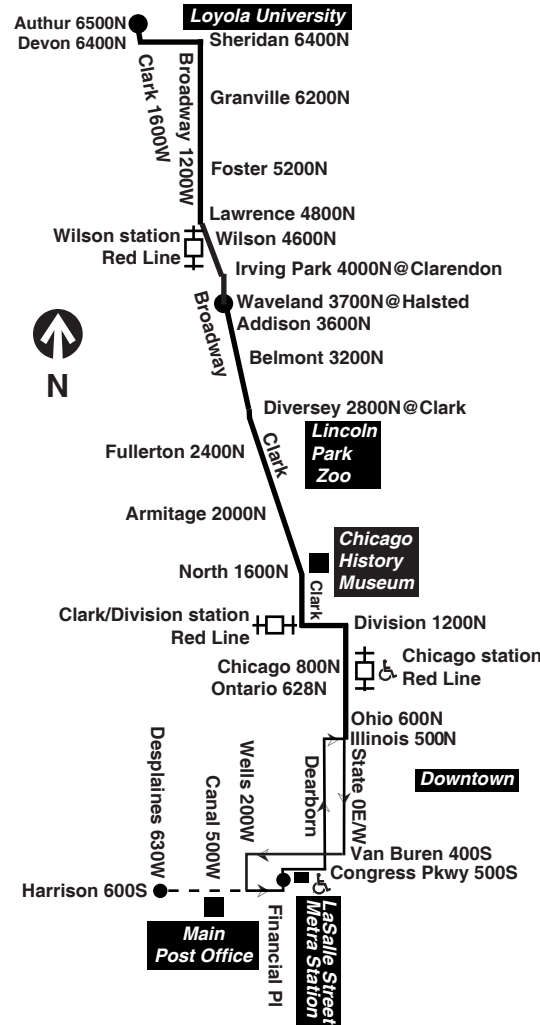

For more Information call the RTA Travel Information Center in Chicago: 312-836-7000. Open 5 a.m. until 1 a.m. every day.

Para obtener mayor información, en Español, llame al Centro de Información: 312-836-7000.

Chicago Transit Authority

36 ♿ Broadway

Effective December 18, 2016

Monday thru Friday

Northbound

Leave Financial/Congress	State/Chicago	Clark/Diversey	Broadway/Waveland	Broadway/Foster	Arrive Clark/Arthur
4:57am	5:09am	5:23am	5:29am	5:38am	5:48am
5:19	5:31	5:45	5:51	6:00	6:10
5:40	5:53	6:08	6:14	6:24	6:35
6:00	6:12	6:28	6:34	6:45	6:57
6:19	6:32	6:48	6:55	7:07	7:20
6:36	6:50	7:07	7:14	7:27	7:40
6:52	7:07	7:24	7:31	7:45	7:59
7:08	7:24	7:43	7:51	8:05	8:19
7:24	7:41	8:00	8:09	8:24	8:38
7:39	7:56	8:15	8:24	8:39	8:53
7:53	8:10	8:29	8:38	8:53	9:07
8:06	8:24	8:43	8:50	9:05	9:20
8:18	8:35	8:54	9:02	9:17	9:31
8:29	8:47	9:06	9:14	9:29	9:44
8:41	8:59	9:19	9:27	9:43	9:58

C - trip ends at Clark/Devon at time shown

H - trip begins/ends at Harrison/Desplaines at time shown

Saturday

36 Broadway

Northbound

Table with 6 columns: Leave Financial/Congress, State/Chicago, Clark/Diversey, Broadway/Waveland, Broadway/Foster, Arrive Clark/Arthur. Rows show departure times from 5:01am to 8:22am.

H - trip begins/ends at Harrison/Desplaines at time shown

Sunday/Holiday

36 Broadway

Northbound

Table with 6 columns: Leave Financial/Congress, State/Chicago, Clark/Diversey, Broadway/Waveland, Broadway/Foster, Arrive Clark/Arthur. Rows show departure times from 5:01am to 5:45am.