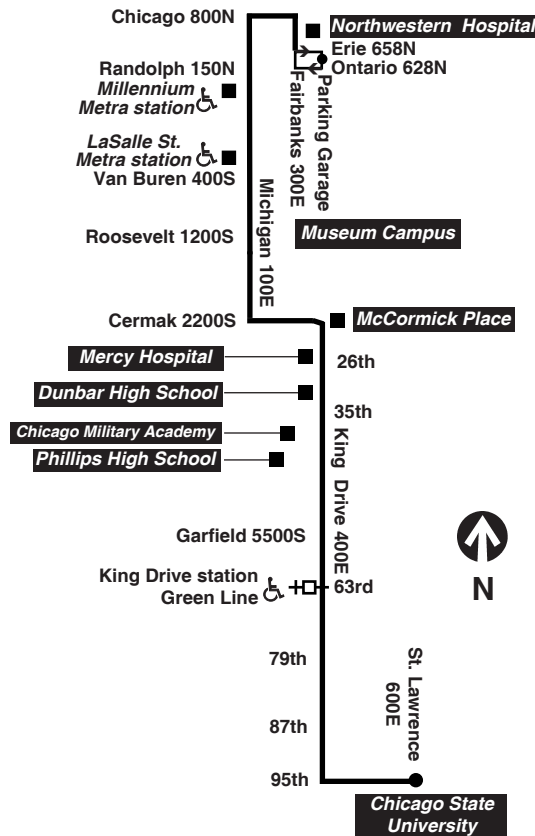

M - Operates Monday thru Thursday
F - Operates on Friday only

Please Stand Up &

for Seniors and People with Disabilities
Federal law requires priority seating be designated for seniors and people with disabilities.

The schedules and other information in this timetable are subject to change. CTA does not assume responsibility for errors in timetables, nor for inconvenience or damage resulting from delayed trains or buses due to weather, traffic conditions, etc.

Supplementary service may be provided over portions of this route in addition to the trips shown. Please check destination signs and announcements when boarding buses.

CTA operating costs are funded in part through the Regional Transportation Authority, by the federal and state governments, and the City of Chicago and County of Cook.

For more information call the RTA Travel Information Center in Chicago: 312-836-7000. Open 5 a.m. until 1 a.m. every day.

Para obtener mayor información, en Español, llame al Centro de Información: 312-836-7000.

transitchicago.com

Chicago Transit Authority

King Drive

Effective March 26, 2017

Additional service may be provided on school days, September through June

transitchicago.com

Monday thru Friday

Northbound

Leave 95th/St. Lawrence	79th/ King Drive	Green Line 63rd/ King Drive	35th/ King Drive	Cermak/ Michigan	Michigan/ Wacker	Arrive Erie/ Fairbanks
4:25am	4:34am	4:44am	4:58am	5:07am	5:23am	5:31am
4:43	4:52	5:02	5:16	5:25	5:41	5:49
4:58	5:07	5:17	5:31	5:40	5:56	6:04
5:11	5:20	5:30	5:45	5:54	6:11	6:19
5:23	5:32	5:43	5:59	6:09	6:27	6:36
5:35	5:44	5:55	6:12	6:22	6:41	6:50
5:47	5:56	6:07	6:24	6:34	6:53	7:02
5:57	6:06	6:17	6:34	6:44	7:03	7:12
6:07	6:16	6:27	6:44	6:54	7:13	7:22
6:15	6:24	6:35	6:52	7:02	7:21	7:30
6:22	6:31	6:42	6:59	7:09	7:28	7:37
6:29	6:38	6:49	7:06	7:16	7:35	7:44
6:36	6:45	6:56	7:14	7:24	7:43	7:53
6:43	6:52	7:03	7:21	7:31	7:51	8:01
6:49	6:59	7:10	7:29	7:40	8:00	8:11

then every 4 to 6 minutes to Erie/Fairbanks until

8:04	8:14	8:26	8:45	8:56	9:17	9:28
8:10	8:20	8:32	8:51	9:02	9:23	9:34
8:16	8:26	8:38	8:57	9:08	9:29	9:40
8:23	8:33	8:45	9:04	9:15	9:36	9:47
8:31	8:41	8:53	9:12	9:23	9:44	9:55
8:39	8:49	9:01	9:20	9:31	9:52	10:03
8:47	8:56	9:08	9:27	9:37	9:58	10:08
8:55	9:04	9:16	9:35	9:45	10:05	10:16
9:03	9:12	9:24	9:43	9:53	10:13	10:24
9:11	9:20	9:32	9:51	10:01	10:21	10:32
9:20	9:29	9:41	10:00	10:10	10:30	10:41
9:29	9:38	9:50	10:09	10:19	10:39	10:50

then every 10 minutes to Erie/Fairbanks until

1:09pm	1:19pm	1:31pm	1:51pm	2:02pm	2:23pm	2:34pm
1:20	1:30	1:42	2:01	2:12	2:33	2:45
1:30	1:40	1:52	2:12	2:23	2:44	2:55
1:41	1:51	2:03	2:22	2:33	2:54	3:06

then every 10 minutes to Erie/Fairbanks until

3:51	4:01	4:15	4:35	4:46	5:09	5:23
4:00	4:10	4:24	4:44	4:55	5:18	5:32
4:09	4:19	4:33	4:53	5:04	5:27	5:41
4:18	4:28	4:42	5:02	5:13	5:36	5:50
4:26	4:36	4:50	5:10	5:21	5:44	5:58
4:34	4:44	4:58	5:18	5:29	5:52	6:06
4:42	4:52	5:06	5:26	5:37	6:00	6:14
4:51	5:01	5:15	5:35	5:46	6:09	6:23

then every 9 to 12 minutes to Erie/Fairbanks until

6:54	7:03	7:16	7:34	7:43	8:02	8:13
7:06	7:15	7:28	7:46	7:55	8:14	8:25
7:20	7:29	7:42	8:00	8:09	8:28	8:39
7:35	7:44	7:57	8:15	8:24	8:43	8:54
7:50	7:59	8:11	8:28	8:37	8:54	9:04
8:05	8:14	8:25	8:42	8:50	9:07	9:16
8:20	8:29	8:40	8:57	9:05	9:22	9:31
8:36	8:45	8:56	9:13	9:21	9:38	9:47
8:52	9:01	9:12	9:29	9:37	9:54	10:03
9:10	9:19	9:30	9:47	9:55	10:12	10:21
9:28	9:37	9:48	10:05	10:13	10:30	10:39
9:46	9:55	10:06	10:23	10:31	10:48	10:57
10:05	10:14	10:25	10:42	10:50	11:07	11:16
10:25	10:34	10:44	10:59	11:07	11:21	11:29
10:45	10:54	11:04	11:19	11:27	11:41	11:48
11:05	11:14	11:24	11:39	11:47	12:01am	12:08am

am light face pm bold face

3 King Drive

Southbound