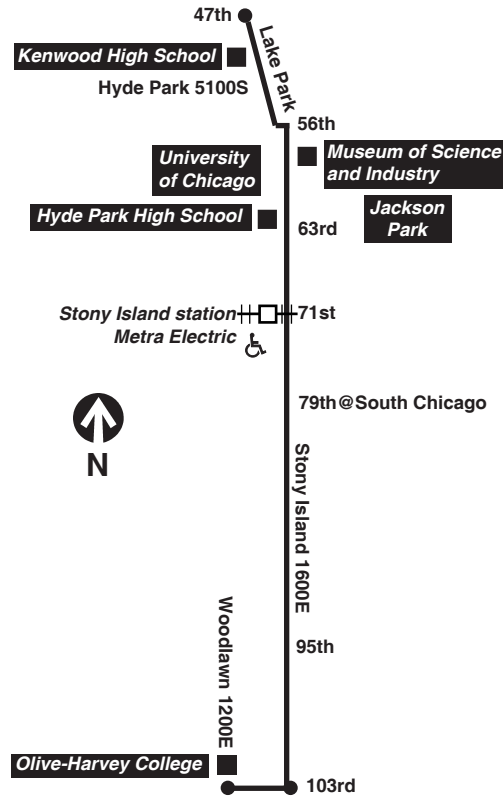

CTA Bike & Ride

Bicycle racks are available on the front exteriors of CTA buses. Bicycles can be placed on bicycle racks during normal hours of operation for each route. Racks accommodate two (2) bicycles at a time. Bicycles are also permitted on CTA trains during certain hours.

Please Stand Up

for Seniors and People with Disabilities
Federal law requires priority seating be designated for seniors and people with disabilities.

Supplementary service may be provided over portions of this route in addition to the trips shown. Please check destination signs and announcements when boarding buses.

For more Information call the RTA Travel Information Center in Chicago: 312-836-7000. Open 5 a.m. until 1 a.m. every day.

Para obtener mayor información, en Español, llame al Centro de Información: 312-836-7000.

Chicago Transit Authority

28

Stony Island

Effective february 7, 2010

Additional service may be provided on school days, September through June

Additional service south of 57th/Stony Island provided by X28 Stony Island Express, Weekdays during A.M. and P.M. rush periods.

Monday thru Friday

28 Stony Island

Northbound

Lv Olive-Harvey College	Leave 103rd	Stony Island 79th/South Chicago			Arrive 47th/Lake Park
----	4:00 a	4:03a	4:09 a	4:18a	4:26a
----	4:20	4:23	4:29	4:38	4:46
----	4:40	4:43	4:49	4:58	5:06
----	5:00	5:03	5:09	5:18	5:26
----	5:20	5:23	5:29	5:38	5:46
----	5:40	5:43	5:49	5:58	6:06
----	5:54	5:57	6:03	6:12	6:20
----	6:08	6:11	6:17	6:26	6:35
----	6:21	6:24	6:31	6:40	6:49
----	6:35	6:38	6:45	6:55	7:04
6:45 a	6:48	6:52	6:59	7:09	7:19
7:00	7:03	7:07	7:15	7:25	7:35
7:15	7:18	7:22	7:30	7:40	7:50
7:30	7:33	7:37	7:45	7:55	8:05
7:45	7:48	7:52	8:00	8:10	8:20
8:00	8:03	8:07	8:15	8:25	8:35
8:15	8:18	8:22	8:30	8:40	8:50
8:30	8:33	8:37	8:45	8:55	9:05
8:45	8:48	8:52	9:00	9:10	9:20
9:00	9:03	9:07	9:15	9:25	9:35

then every 15 minutes from Olive-Harvey College until

12:00p	12:03p	12:06p	12:15 p	12:25p	12:35p
12:15	12:18	12:21	12:30	12:40	12:50
12:30	12:33	12:36	12:45	12:55	1:05
12:45	12:48	12:51	1:00	1:10	1:20
1:00	1:03	1:06	1:15	1:25	1:35
1:15	1:18	1:21	1:30	1:40	1:50
1:30	1:33	1:36	1:45	1:55	2:05
1:45	1:48	1:51	2:00	2:10	2:20
2:00	2:03	2:06	2:15	2:25	2:35
----	2:11	2:14	2:23	2:33	----
----	2:14	2:17	2:26	2:36	----
2:15	2:18	2:21	2:30	2:40	2:50
----	2:19	2:22	2:31	2:41	2:51
----	2:22	2:25	2:34	2:44	----
----	2:24	2:27	2:36	2:46	----
----	2:32	2:35	2:44	2:54	3:04
2:30	2:33	2:36	2:45	2:55	3:05
----	2:37	2:40	2:49	2:59	----
2:45	2:48	2:51	3:00	3:10	3:20
3:00	3:03	3:06	3:15	3:25	3:35

then every 15 minutes from Olive-Harvey College until

6:15	6:18	6:21	6:29	6:39	6:49
6:30	6:33	6:36	6:44	6:54	7:04
6:45	6:48	6:51	6:59	7:09	7:19
7:05	7:08	7:11	7:19	7:29	7:39
7:25	7:28	7:31	7:39	7:49	7:59
7:45	7:48	7:51	7:59	8:09	8:19
8:05	8:08	8:11	8:19	8:29	8:39
8:25	8:28	8:31	8:38	8:47	8:57
8:45	8:48	8:51	8:58	9:07	9:17
9:05	9:08	9:11	9:18	9:27	9:37
9:25	9:28	9:31	9:38	9:47	9:57
9:45	9:48	9:51	9:58	10:07	10:17
10:05	10:08	10:11	10:18	10:27	10:37
10:25	10:28	10:31	10:37	10:45	10:54
----	10:48	10:51	10:57	11:05	11:14
----	11:08	11:11	11:17	11:25	11:34
----	11:28	11:31	11:37	11:45	11:54
----	11:48	11:51	11:57	12:05a	12:14a

am light face pm bold face

Southbound

Leave 47th/Lake Park	Stony Island 79th/South Chicago			Arrive 103rd	Arr Olive-Harvey College
4:30a	4:37 a	4:46a	4:52 a	4:56a	----
4:50	4:57	5:06	5:12	5:16	----
5:10	5:17	5:26	5:32	5:36	----
5:25	5:32	5:41	5:47	5:51	----
5:40	5:47	5:56	6:02	6:06	----
5:55	6:02	6:11	6:17	6:21	----
6:10	6:17	6:26	6:32	----	6:38a
6:25	6:32	6:41	6:47	----	6:53
6:40	6:48	6:58	7:05	----	7:11
6:55	7:05	7:15	7:23	----	7:29
7:10	7:20	7:31	7:39	----	7:45
7:25	7:35	7:46	7:54	----	8:00
7:40	7:50	8:01	8:09	----	8:15
7:55	8:05	8:16	8:24	----	8:30
8:10	8:20	8:31	8:39	----	8:45
8:25	8:35	8:46	8:54	----	9:00
8:40	8:50	9:01	9:09	----	9:15
8:55	9:05	9:16	9:24	----	9:30
9:10	9:20	9:31	9:39	----	9:45

then every 15 minutes to Olive-Harvey College until